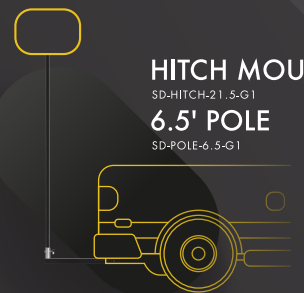

150
WATT

LED BALLOON LIGHT KIT

SD-150W-KIT-G 1

19,500
LUMEN

5,000 K
DAYLIGHT COLOR

50,000
LASTING HOURS

110-240
VOLT

- ✓ Quick and easy setup
- ✓ Glare-free lighting
- ✓ Lightweight and portable
- ✓ Versatile and compact design
- ✓ Wide area coverage with 360° illumination
- ✓ Engineered with 130 lumen per watt Samsung chips
- ✓ 19,500 lumens, < 1.5 operating amps, 120-volt input
- ✓ Over 11,000 square feet of brilliant illumination
- ✓ Internal blower inflates balloon and cools LED panels
- ✓ Included: heavy-duty sliding tripod extending to 6.5'
- ✓ Included mounts: 2" C-clamp, eye bolt, tripod adapter
- ✓ LED Balloon Light diffuser is constructed of heat-and-water-resistant, UV protected nylon
- ✓ Run multiple units on one 2,000-watt generator
- ✓ UL approved, RoHS, FCC, CE; IP42 rated
- ✓ 15' spec. grade power cord
- ✓ Dimmable wireless remote
- ✓ 3-year warranty

LED BALLOON LIGHT KIT

SD-150W-KIT-G1

POLAR DIAGRAM

Light on tripod at 6.5 feet

SPECIFICATIONS & DIMENSIONS

- 150-watt LED Balloon Light
- Luminous Flux: 19,500 lm
- Color Temperature: 5,000 K
- Lamp Life: 50,000 hours
- Voltage: AC 110-240 V
- Frequency: 50/60 Hz
- Operating Amperage: 1.25 A
- Power Consumption: 155 W
- IP Rating: IP42
- Weight: 6 lb (fixture), 7.1 lb (tripod)
- Power Cord: 15 ft
- Warranty: 3 years

Visit SeeDevil.com for a comprehensive list

2" C-CLAMP
SD-2CS-G1

MAGNETIC MOUNT
SD-MGS600-SM-KIT

PADDED CARRY BAGS
SD-PCB-SBLF-BK-G1
SD-CB-SBLF-BK-G2

HITCH MOUNT
SD-HITCH-21.5-G1
6.5' POLE
SD-POLE-6.5-G1

APPLICATIONS