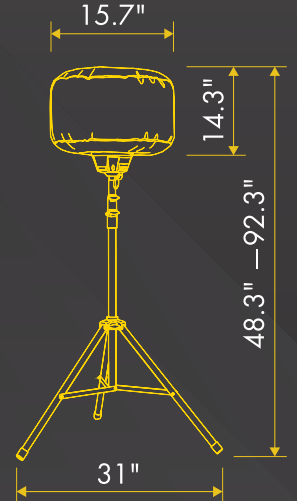

150
WATT

LED BALLOON LIGHT KIT

SD-150W-KIT-G 1

19,500
LUMEN

5,000 K
DAYLIGHT COLOR

50,000
LASTING HOURS

110-240
VOLT

- ✓ Quick and easy setup
- ✓ Glare-free lighting
- ✓ Lightweight and portable
- ✓ Versatile and compact design
- ✓ Wide area coverage with 360° illumination
- ✓ Engineered with 130 lumen per watt Samsung chips
- ✓ 19,500 lumens, < 1.5 operating amps, 120-volt input
- ✓ Over 11,000 square feet of brilliant illumination
- ✓ Internal blower inflates balloon and cools LED panels
- ✓ Included: heavy-duty sliding tripod extending to 6.5'
- ✓ Included mounts: 2" C-clamp, eye bolt, tripod adapter
- ✓ LED Balloon Light diffuser is constructed of heat-and-water-resistant, UV protected nylon
- ✓ Run multiple units on one 2,000-watt generator
- ✓ UL approved, RoHS, FCC, CE; IP42 rated
- ✓ 15' spec. grade power cord
- ✓ Dimmable wireless remote
- ✓ 3-year warranty

LED BALLOON LIGHT KIT

SD-150W-KIT-G1

POLAR DIAGRAM

Light on tripod at 6.5 feet

SPECIFICATIONS & DIMENSIONS

- 150-watt LED Balloon Light
- Luminous Flux: 19,500 lm
- Color Temperature: 5,000 K
- Lamp Life: 50,000 hours
- Voltage: AC 110-240 V
- Frequency: 50/60 Hz
- Operating Amperage: 1.25 A
- Power Consumption: 155 W
- IP Rating: IP42
- Weight: 6 lb (fixture), 7.1 lb (tripod)
- Power Cord: 15 ft
- Warranty: 3 years