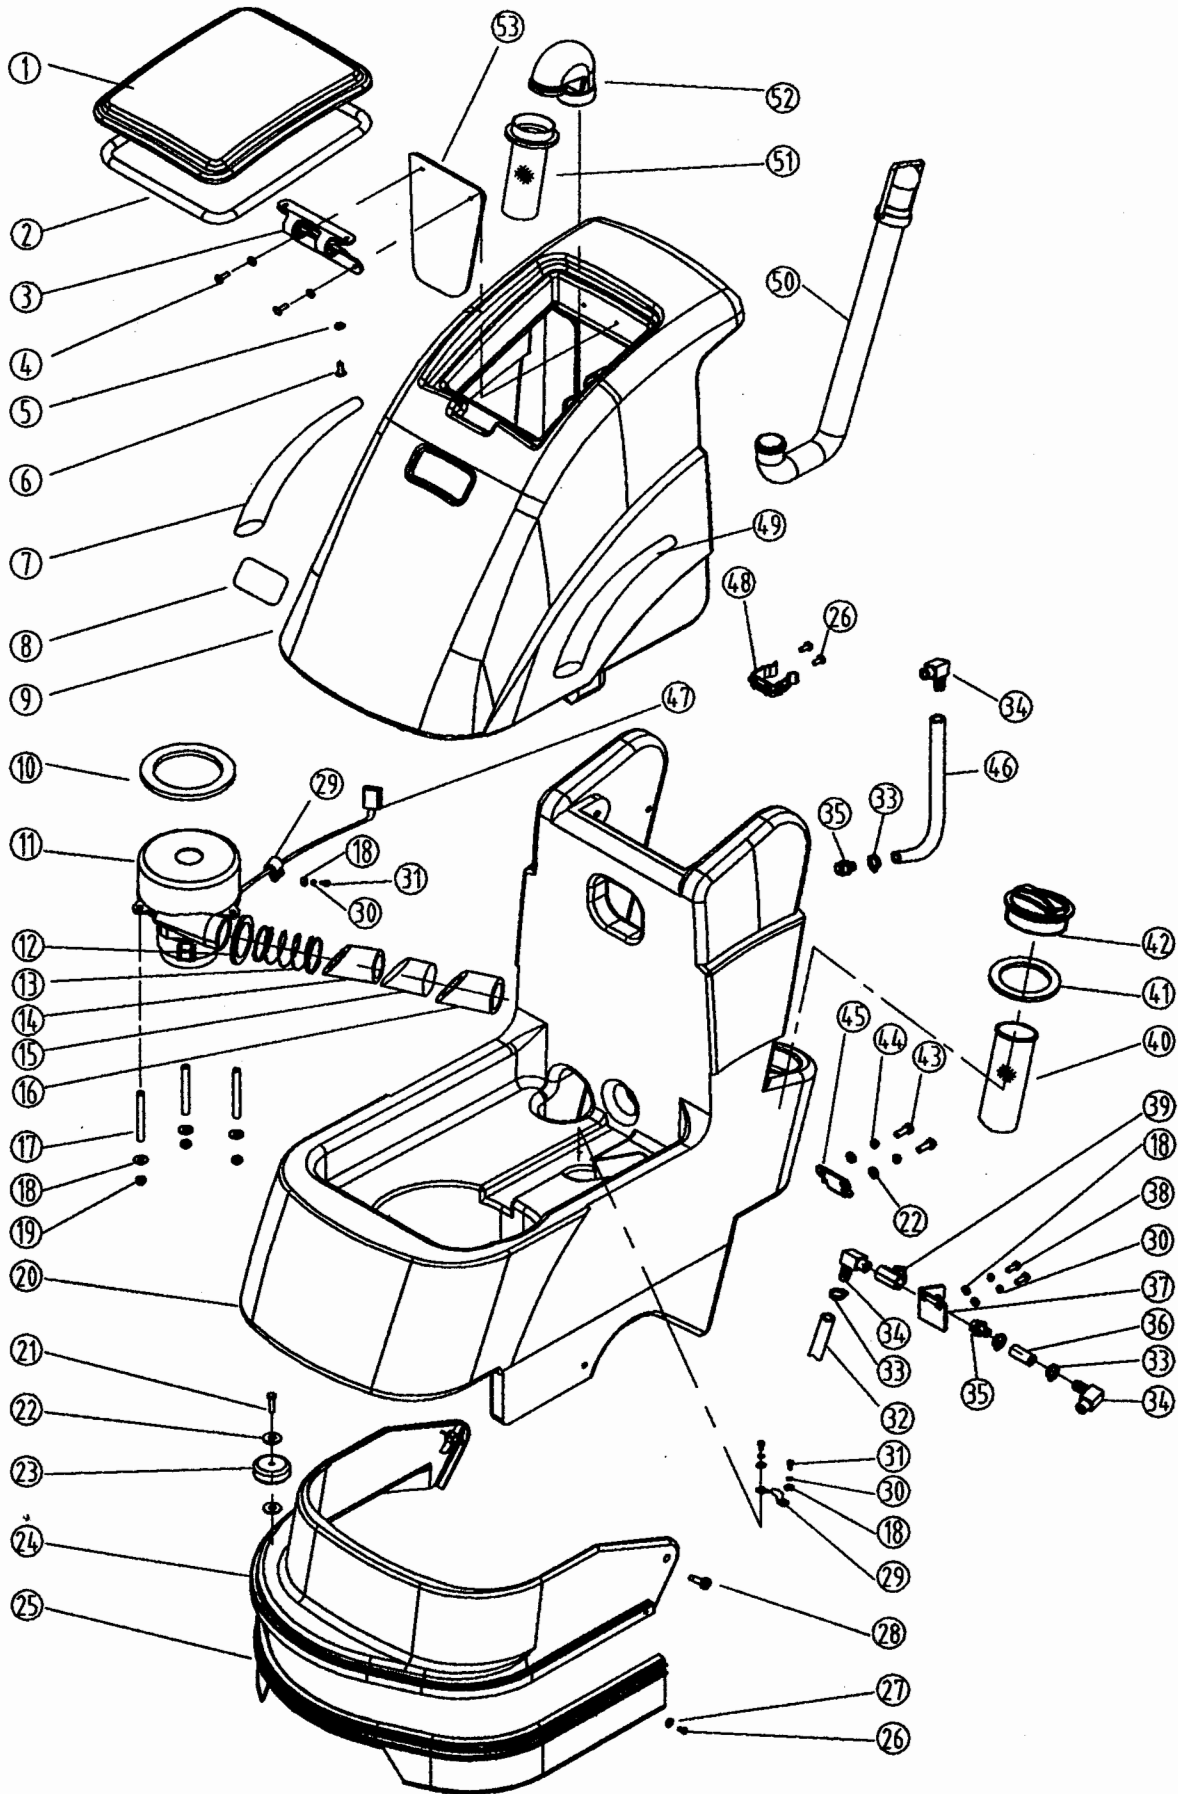

PARTS LIST

DIA NO.	PART NUMBER	DESCRIPTION	NO. REQ'D
1	VF82010	CLEAR COVER,RECOVERY TANK	1
2	VF82010B	GASKET,CLEAR DOME	1
3	VF82010A	RUBBER HINGE	1
4	VF13491	PH SCREW,M4X12	2
5	VA13483	WASHER,PLAIN,Ø4	4
6	VA13477	ST4.2X16	2
7	VF80343A	MODEL DECAL,RIGHT	1
8	VF80326A	VIPER LOGO	1
9	VF80302	RECOVERY TANK	1
10	VF81503	GASKET, MOTOR	1
11	VV67153	VAC MOTOR 110V	1
12	VV10116	TIE	3
13	VF80346	SPRING	1
14	VF80356	SPONGE,EXHAUST	1
15	VF80358	PLASTIC COVER	1
16	VF80357	HEAT RESISTANCE COVER	1
17	VF82310	BOLT	3
18	VF13533	WASHER,PLAIN,Ø6	7
19	VF13502	NUT,NYLON INSERT, M6	3
20	VF80301	SOLUTION TANK	1
21	VF14236	BOLT, M8X40	1
22	VF13514A	WASHER,PLAIN,Ø8	4
23	VF82013	WHEEL,3"	1
24	VF80308	SKIET	1
25	VF80319A	BUMPER	1
26	VV20501	PH SCREW,M5X14	4
27	VV13654	WASHER,PLAIN,Ø5XØ9.5X0.8	2
28	VF80355	SHOULDER SCREW,Ø10X16XM8	2
29	VV50712	CLAMP	1
30	VV13607	WASHER,LOCK,Ø6	4
31	VF14200	PH SCREW,M6X16	4
32	VF80349	HOSE,OUTLET,BALL VALVE	1
33	VF82090	CLAMP,HOSE	4
34	VF81403	BARB,HOSE BRASS	2
35	VF80313	BARB,HOSE	3
36	VF80348	HOSE	1
37	VF80321	MOUNTING PLATE,BALL VALVE	1
38	VF13495	BOLT, M6X16	2
39	VF80361	BALL VALVE	1
40	VF46454	FILTER	1
41	VF80306	SEAL	1
42	VF80304	FILL	1
43	VV13604	BOLT,M8X20	2
44	VF13519	WASHER,LOCK,Ø8	2
45	VF80359	CLAMP,SQUEEGEE	1
46	VF80347	SOLUTION HOSE	1
47	VF45117C	CORD	1
48	GV70034	CLAMP DRAIN HOSE	1
49	VF80342A	MODEL LABEL,LEFT	1
50	VA93208A	DRAIN HOSE	1
51	VF81504	FLOAT,SHUTOFF	1
52	VV67305	BEND	1
53	VF80345	SCREEN	1