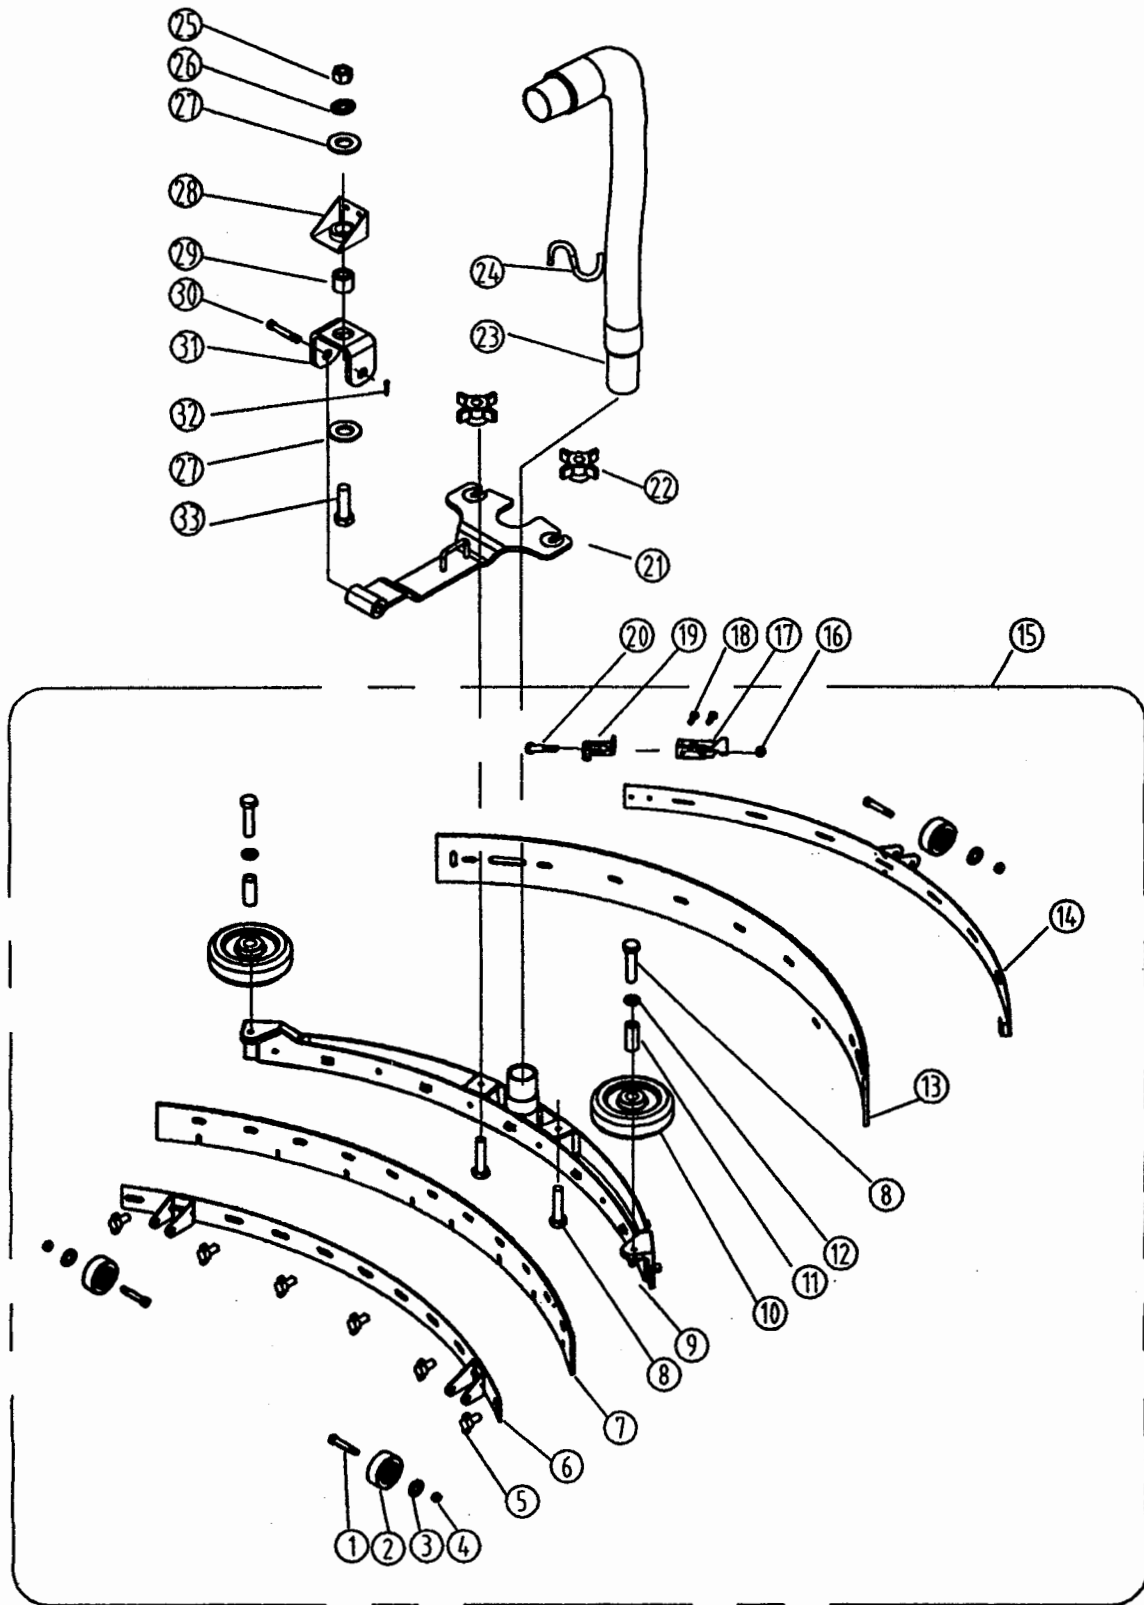

PARTS LIST

DIA NO.	PART NUMBER	DESCRIPTION	NO. REQ'D
1	VF81222	HEX SOCKET SHOULDER SCREW 5/16X1.25"	3
2	VF81219	WHEEL, 2"	3
3	VF13535	WASHER, PLAIN, Ø8XØ20X2	3
4	WV20203	NUT, NYLON INSERT, 5/16"	3
5	VF82121	KNOB, M6	6
6	VF82118	BACK UP STRIP, SQUEEGEE, FRONT	1
7	VF82062	BLADE, SQUEEGEE, FRONT	1
8	VF14236	BOLT, M8X40	4
9	VF82116	HOUSING, SQUEEGEE	1
10	VF82013	WHEEL, 3"	2
11	VF82055	BUSHING	2
12	VF13514A	WASHER, PLAIN, Ø8XØ16.5X1	2
13	VF82063	BLADE, SQUEEGEE, REAR	1
14	VF82120	BACK UP STRIP, SQUEEGEE, REAR	1
15	VF82908A	SQUEEGEE ASSY	1
16	GT13022	NUT, NYLON INSERT, M5	1
17	VF81218	LATCH, HOOK	1
18	VF81208	RIVET, Ø4X5	2
19	VF81209	HOOK	1
20	VF14305	SCREW, M5X60	1
21	VF80422	BRACKET, SGG, MOUNT	1
22	VF81210	KNOB, M8	2
23	VF80425	HOSE	1
24	VF83150	CLAMP, HOSE	1
25	VF14057A	NUT, M12	1
26	VF13541	WASHER, LOCK, Ø12	1
27	WV20434	WASHER, PLAIN, Ø13XØ30X3	2
28	VF80109	CONNECTOR	1
29	VF80427	BUSHING	1
30	VF14094	PIN, Ø12X70	4
31	VF80426	"U" SHAPE FRAME	1
32	VF14095	PIN, Ø4	1
33	GT13085	BOLT, M12X40	1