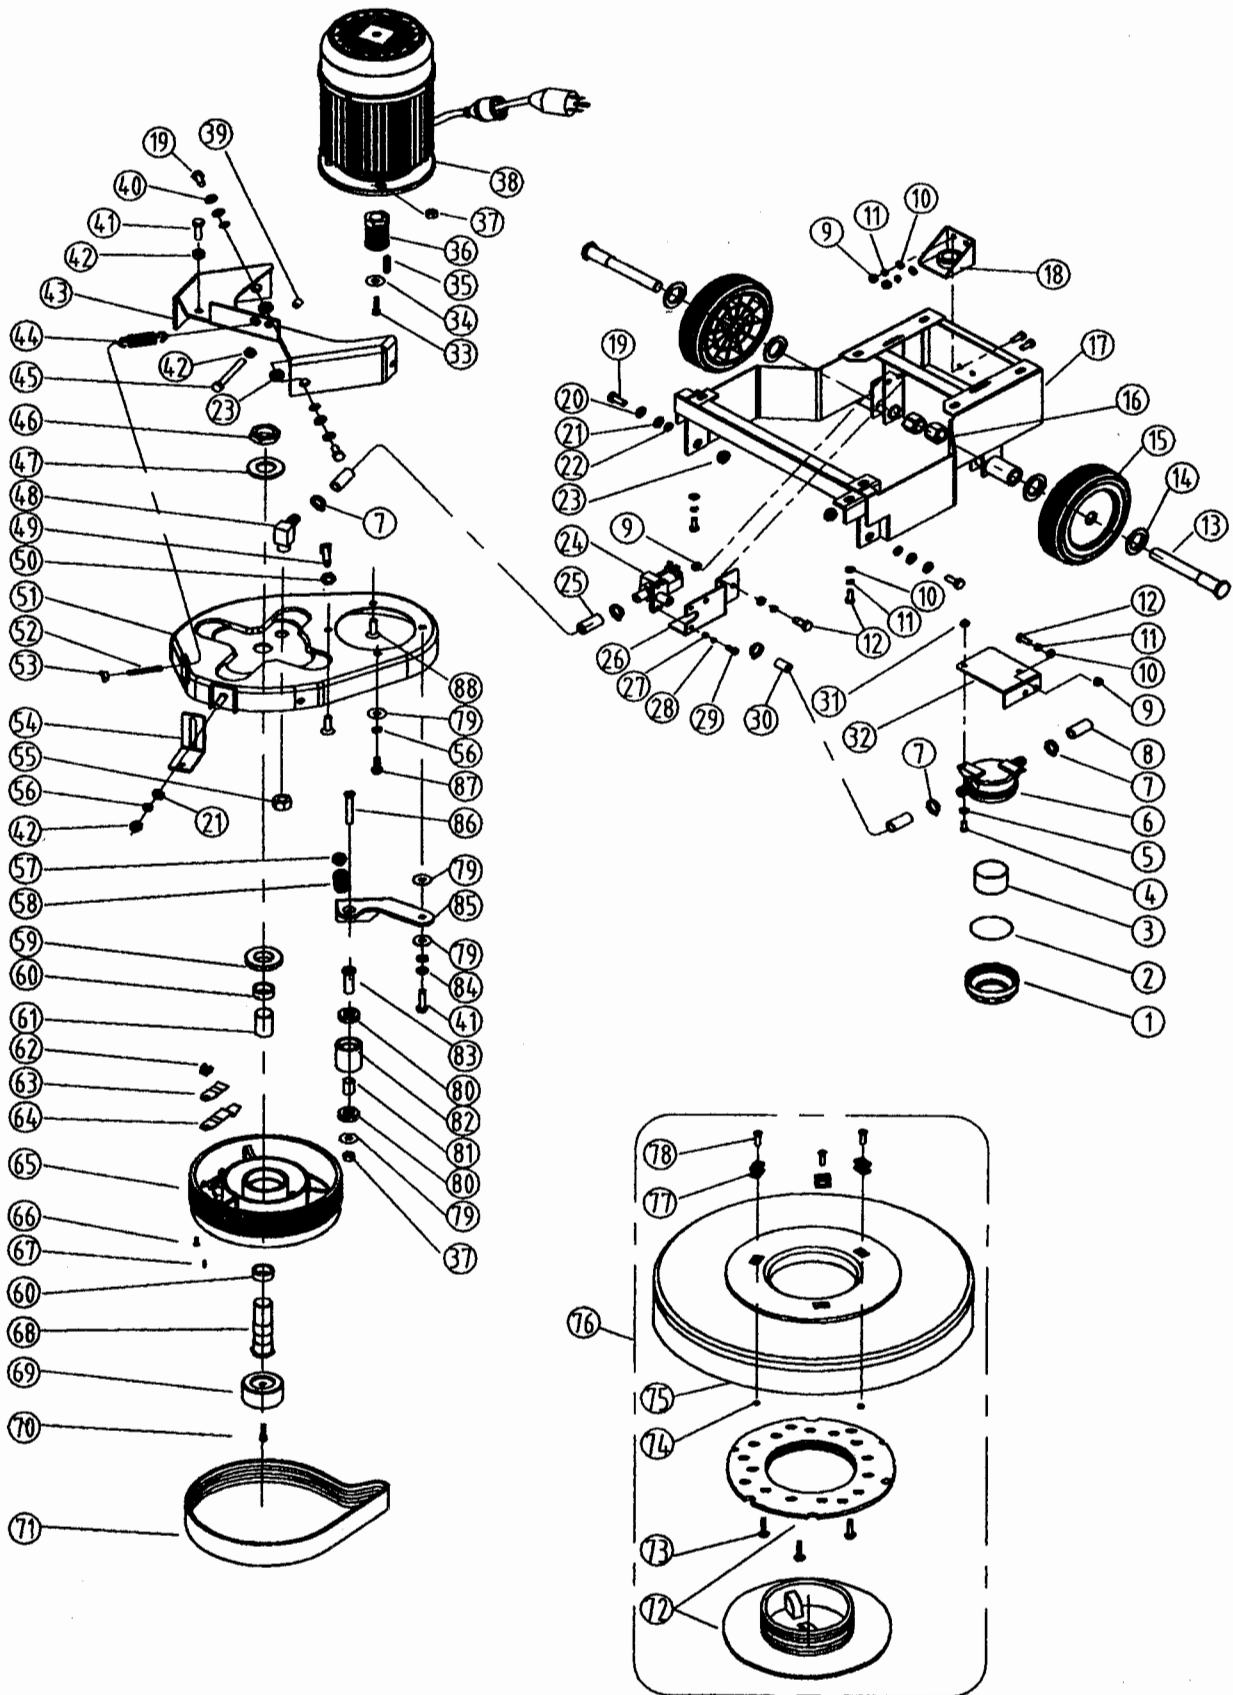

PARTS LIST

DIA NO.	PART NUMBER	DESCRIPTION	NO. REQ'D
1	VF80111	CLEAR DOME, FILTER	1
2	VF82139	"O"RING	1
3	VF80113	FILTER	1
4	VV20501	PH SCREW, M5X14 SST	2
5	WV13654	WASHER, Ø5 SST	2
6	VF80112	MOUNTING BASE, FILTER	1
7	VF82090	CLAMP, HOSE	5
8	VF80349	HOSE, INLET, FILTER	1
9	VF13521	NUT, M6	12
10	VF13533	WASHER, Ø6	12
11	WV13607	WASHER, LOCK, Ø6	12
12	VF13495	SCREW, M6X16	12
13	VF80123	AXLE, WHEEL	2
14	VF80117	WASHER, WHEEL	4
15	VF80115	WHEEL, 6"	2
16	VF14257	NUT, NYLON INSERT, M16	2
17	VF80110	CHASSIS	1
18	VF80109	CONNECTOR	1
19	WV13604	SCREW HEX, M8X20	4
20	VF14313	WASHER, INTERNAL TOOTH, Ø8	2
21	VF13514A	WASHER, PLAIN, Ø8	5
22	VF80130	WASHER, Ø8	4
23	VF80132	BUSHING	4
24	VF80216A	SOLUTION VALVE 110V	1
25	VF80238	HOSE, OUTLET, VALVE	1
26	VF80119	MOUNTING FRAME, VALVE	1
27	VA13483	WASHER, PLAIN, Ø4	2
28	WV20291	WASHER, LOCK, Ø4	2
29	VA13473	PH SCREW, M4X16	2
30	VF80114	OUTLET FILTER	1
31	GT13022	NUT, NYLON INSERT, M5	2
32	VF80120	MOUNTING PLATE, FILTER	1
33	VV60220S1	HEX SOCKET SCREW, M6X15	1
34	VF80207	WASHER, PLAIN BRASS	1
35	VF80240	KEY	1
36	VF80220	DRIVING PULLEY	1
37	VF13503	NUT, NYLON INSERT, M8	5
38	YCQ35000A	MOTOR 110V	1
39	VF80241	GASKET	1
40	VF14314	WASHER, EXTERNAL TOOTH, Ø8	2
41	GT13018	BOLT, M8X30	2
42	VF13513	NUT, M8	3
43	VF80206	SUPPORTING SHELF	1
44	VF80237	SPRING	1
45	VF14114	BOLT, M8X55	1