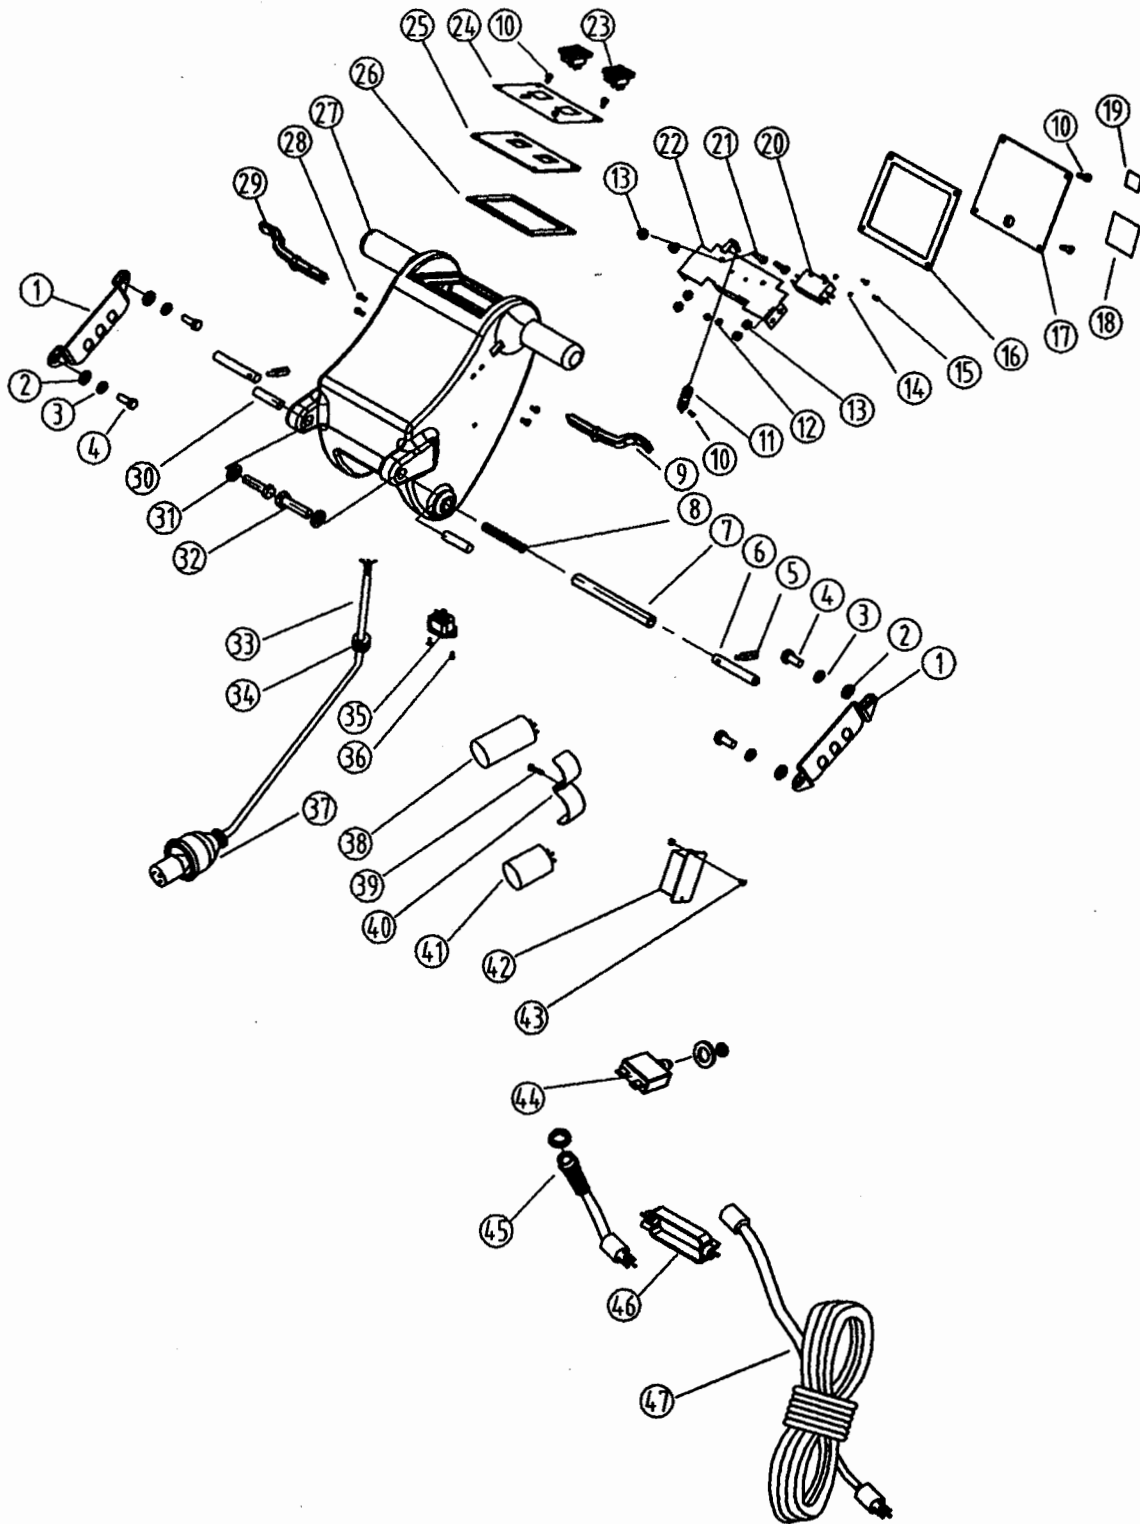

PARTS LIST

DIA NO.	PART NUMBER	DESCRIPTION	NO. REQ'D
1	VF81408	ADJUSTING PLATE	2
2	VF13535	WASHER,PLAIN,Ø8	3
3	VF13519	WASHER,LOCK,Ø8	4
4	VV13604	BOLT,M8X20	4
5	VF81710	ADJUSTING SCREW	2
6	VF80322	PIN, HANDLE LOCK	2
7	VF80323	TUBE, HANDLE, ADJUSTMENT	1
8	VF81716	SPRING	1
9	VF80317	LEVER,SWITCH,LEFT	1
10	VV13650	PH SCREW, M4X10	9
11	VF81712	SPRING	1
12	VV13652	NUT,NYLON INSERT,M3	2
13	VF13502	NUT,NYLON INSERT,M6	6
14	VF13511	WASHER,PLAIN,Ø3	2
15	VF14212	PH SCREW,M3X25	2
16	VF80335	GASKET,REAR COVER	1
17	VF80310	REAR COVER	1
18	VF80331	WARNING LABEL	1
19	VF80329	DECAL,SERIAL	1
20	VF99023	SWITCH	1
21	VF81711	SHOULDER SCREW,Ø8X20XM6	2
22	VF80307	MOUNTING FRAME,SWITCH	1
23	VA91346	SWITCH	1
24	VF80324	DECAL,SWITCH	1
25	VF80305	SWITCH PANEL	1
26	VF80333	GASKET,PANEL	1
27	VF80303	CONTROL HOUSING	1
28	VF14200	PH SCREW,M6X16	4
29	VF80318	LEVER,SWITCH,RIGHT	1
30	VF81713	BUSHING	1
31	VF13537	WASHING,PLAIN,Ø10	1
32	VF14237	BOLT,M10X70	1
33	VF45120	CORD	1
34	VV30182	BUSHING,CORD	1
35	VF51141	RECEPTACLE	1
36	GT13065	ST3X12	1
37	AS41902	PLUG PROTECTOR, FEMALE	1
38	VV30142	RUN CAPACITOR,40 µ F/375V	1
39	GT13027	PH SCREW, M5X45	1
40	VF80365	CLAMP	1
41	VF999805	START CAPACITOR, 380-400 µ F/150V	1
42	VF80366	REGULATION SPEED ELEMENT	1
43	VV13616	PH SCREW, M3X16	1
44	VF99017	BRUSH CIRCUIT BREAKER	1
45	VF99008B	STRAIN RELIEF	1
46	VV67105	CONNECTOR,CORD	1
47	VF80362C	POWER CORD	1