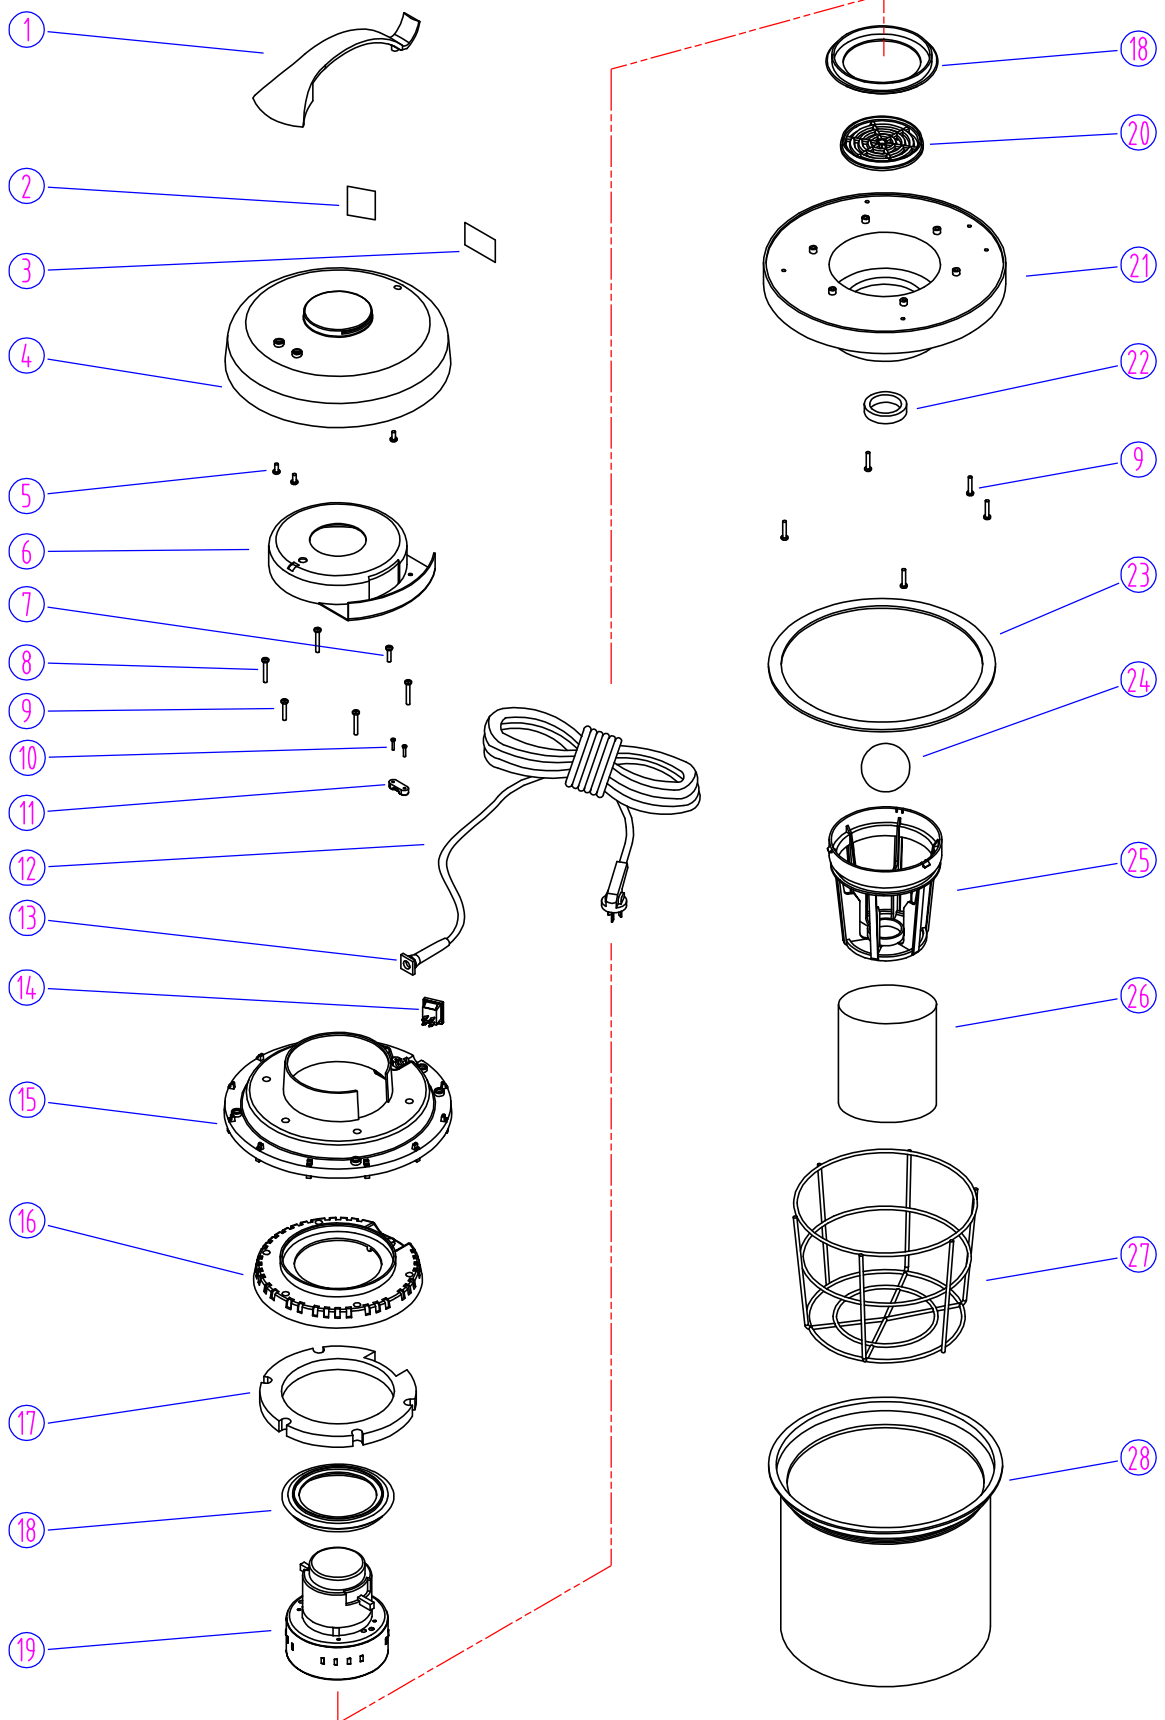

UnoClean

WWW.UNOCLEAN.COM

TOLL FREE: 1-888-226-2724

PARTS LIST

SN18WD - ORIGINAL VAC HEAD ASSEMBLY (Up to #1906)

DIA NO	PART NUMBER	DESCRIPTION
1	GT10004	HANDLE
2	VF40994	LABEL, READ MANUAL
3	VA21544A	SERIAL TAG
4	GT10003B	COVER, VAC HEAD
5	GT13001	SCREW, PH, ST M5 x 12
6	GT10019	UPPER COVER, MOTOR
7	GT13004	SCREW, PH, ST, M5 x 20
8	GT13034	SCREW, PH, ST, M5 x 50
9	GT13033	SCREW, PH, ST, M5 x 44
10	VA13470	SCREW, PH, ST M3 x 16
11	VA21517	CLAMP, BLOCK
12	VA65001	CABLE, POWER
13	VA21521	GROMMET, POWER CORD
14	VA91346	ON/OFF SWITCH
15	GV15002	MOUNTING COVER, MOTOR
16	FC25002A	MOUNTING PLATE, MOTOR
17	FC25011	SCREEN, MOUNTING PLATE
18	VA41032	GASKET, MOTOR
19	ZD49000A	VAC MOTOR, 115V
20	VA22505	FILTER FRAME
21	GV15004A	MOUNTING BASE, MOTOR
22	VA22508	GASKET, BALL FLOAT
23	GV15006	GASKET, MOUNTING BASE
24	VA22509	BALL, FLOAT
25	GV15007	FRAME, BALL
26	GV15019A	FILTER, BALL FLOAT
27	GV15018	FRAME, VACUUM FILTER
28	GV0014	VACUUM FILTER ASSY