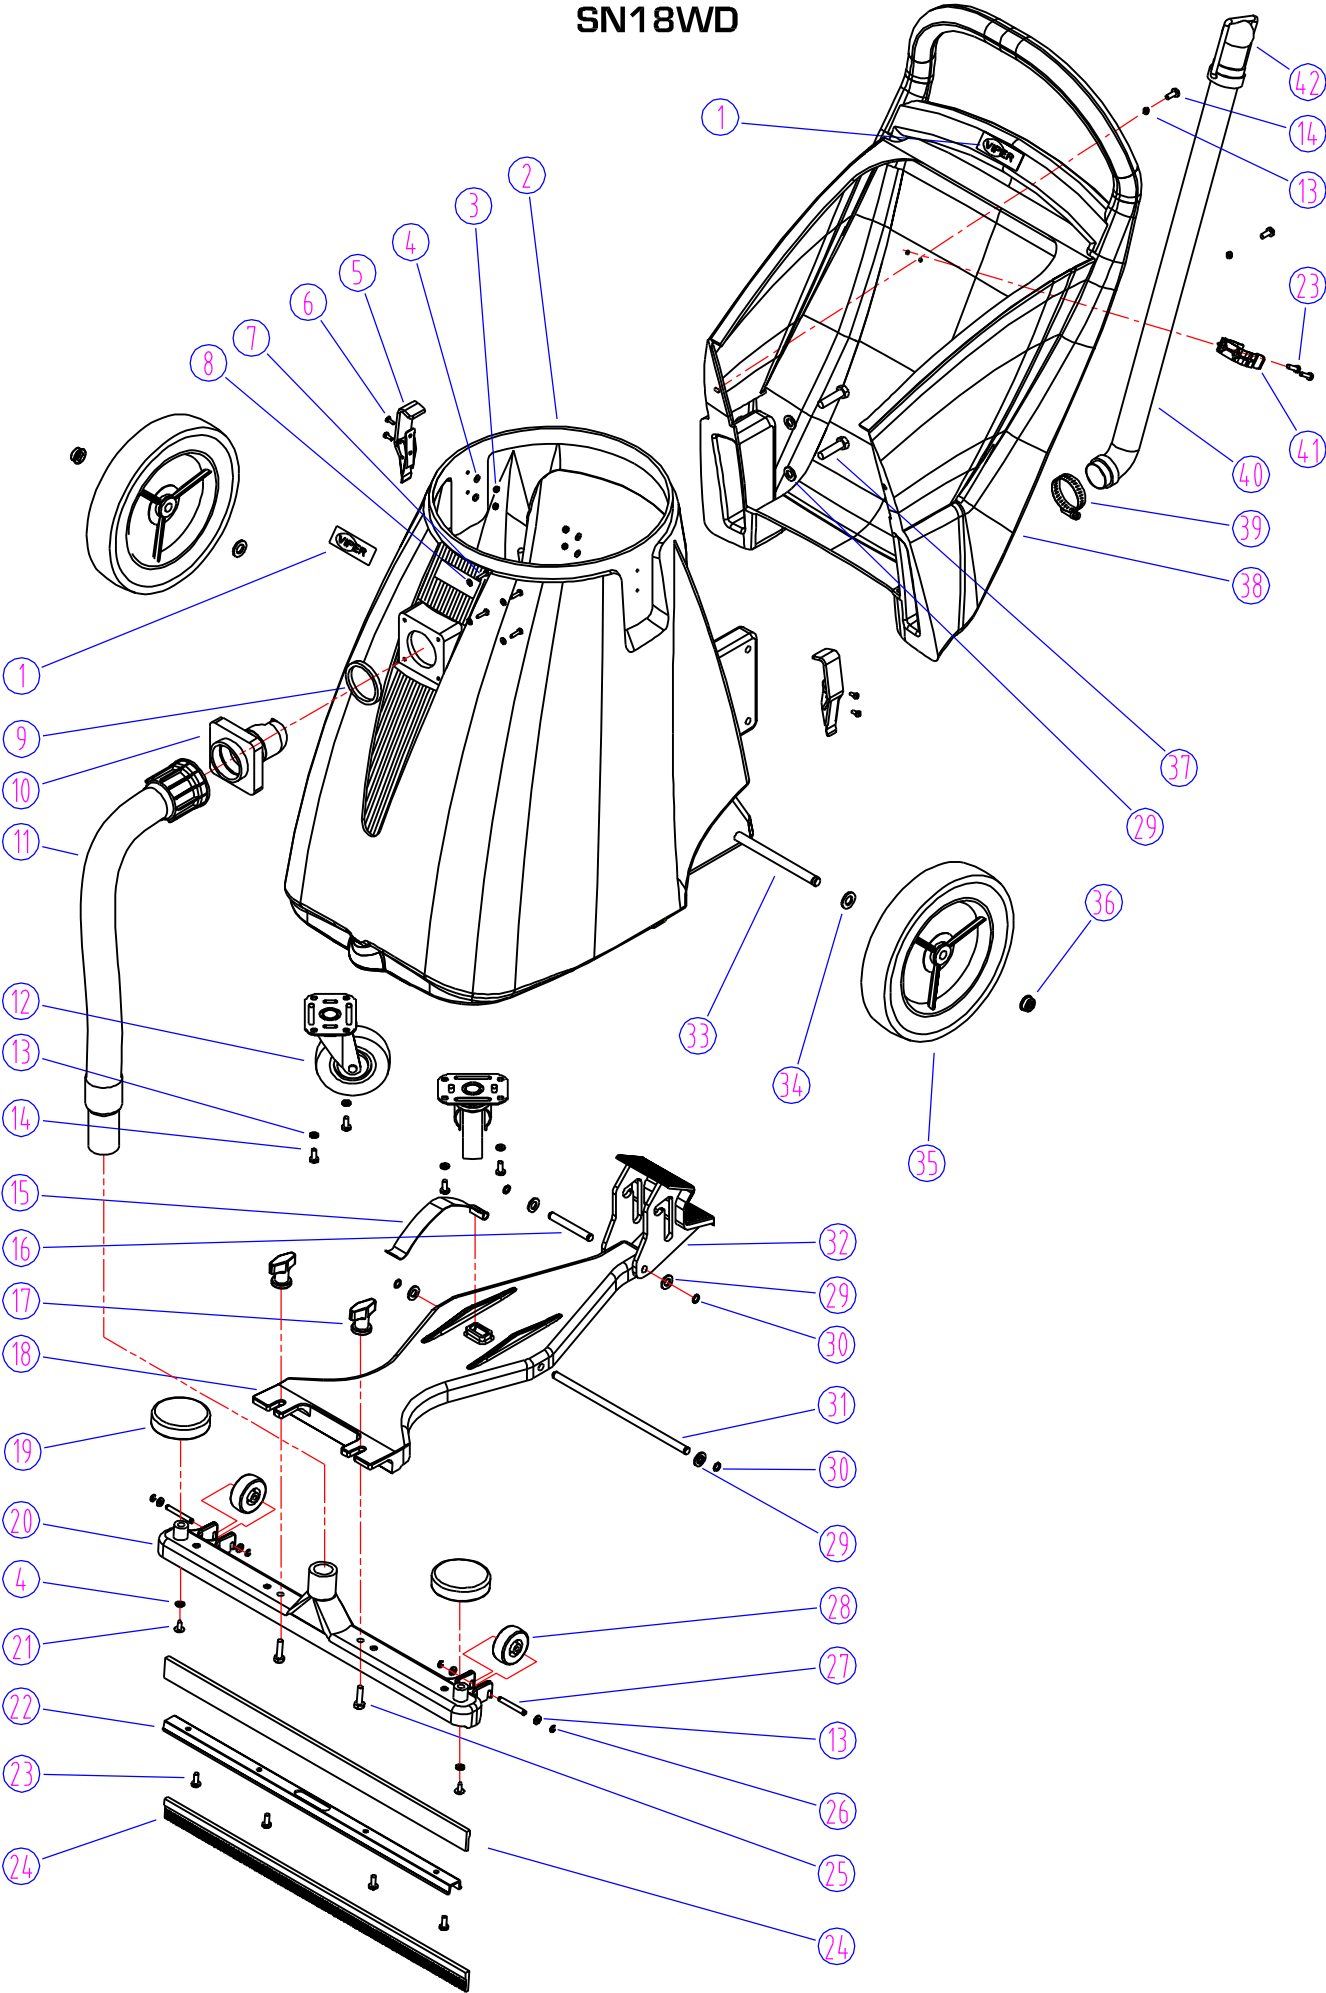

SN18WD

TANK ASSEMBLY - SN18WD - LIST PRICE

DIA NO	PART NUMBER	DESCRIPTION	NO REQ'D
1	VF47035A	LOGO, "VIPER"	2
2	VA75001	TANK	1
3	GT13022	NUT, M5, NYLON INSERT	4
4	VF13474A	WASHER	6
5	VA93468	CATCH (METAL)	2
6	VA14010	SCREW, M5 x 20	4
7	VA14004	SCREW, SELF-TAPPING, M4 x 20	4
8	VA13483	WASHER	4
9	VA21514	GASKET	1
10	VA21513A	INTAKE	1
11	VA85018	HOSE ASSEMBLY	1
12	VA91342	CASTER, 4"	2
13	VF13600	WASHER	10
14	VF13495	SCREW, M6 x 16	6
15	VA75005	LEAF SPRING	1
16	VA75013	AXLE	1
17	VA85003	KNOB	2
18	VA75006	MOUNTING PLATE, PICK-UP TOOL	1
19	VA75007	BUMPER	2
20	VA85002	BODY, PICK-UP TOOL, 24"	1
	VA75008	BODY, PICK-UP TOOL, 30"	1
21	VA13471	SCREW, SELF-TAPPING, ST, M5 x 10	2
22	VA85001	CLAMP, BLADE, 24"	1
	VA75009	CLAMP, BLADE, 30"	1
23	VV20501	SCREW, PH, M5 x 14	6
24	VA75021	BLADE, 24" (BLUE)	2
	VA75010	BLADE, 30"	2
25	VA13491	SCREW, M8 x 25	2
26	VA85005	LOCK	4
27	VA85004	AXLE, WHEEL	2
28	VA91345-8	WHEEL, 2"	2
29	VF13516	WASHER	8
30	VA14001	LOCK	4
31	VA75011	AXLE, MOUNTING PLATE	1
32	VA75012	PEDAL	1
33	VA75003	AXLE, PEDAL	1
34	VV60113S	WASHER	2
35	VA75004	10" WHEEL	2
36	VV10011	CAP, AXLE, WHEEL	2
37	VA14002	SCREW, M10 x 50	6
38	VA75002	HANDLE	1
39	VV10113	CLAMP 2"	1
40	VA93208A	DRAIN HOSE	1
41	GV70034	CLAMP, DRAIN HOSE	1
42	VA20104A	PLUG, DRAIN HOSE	1