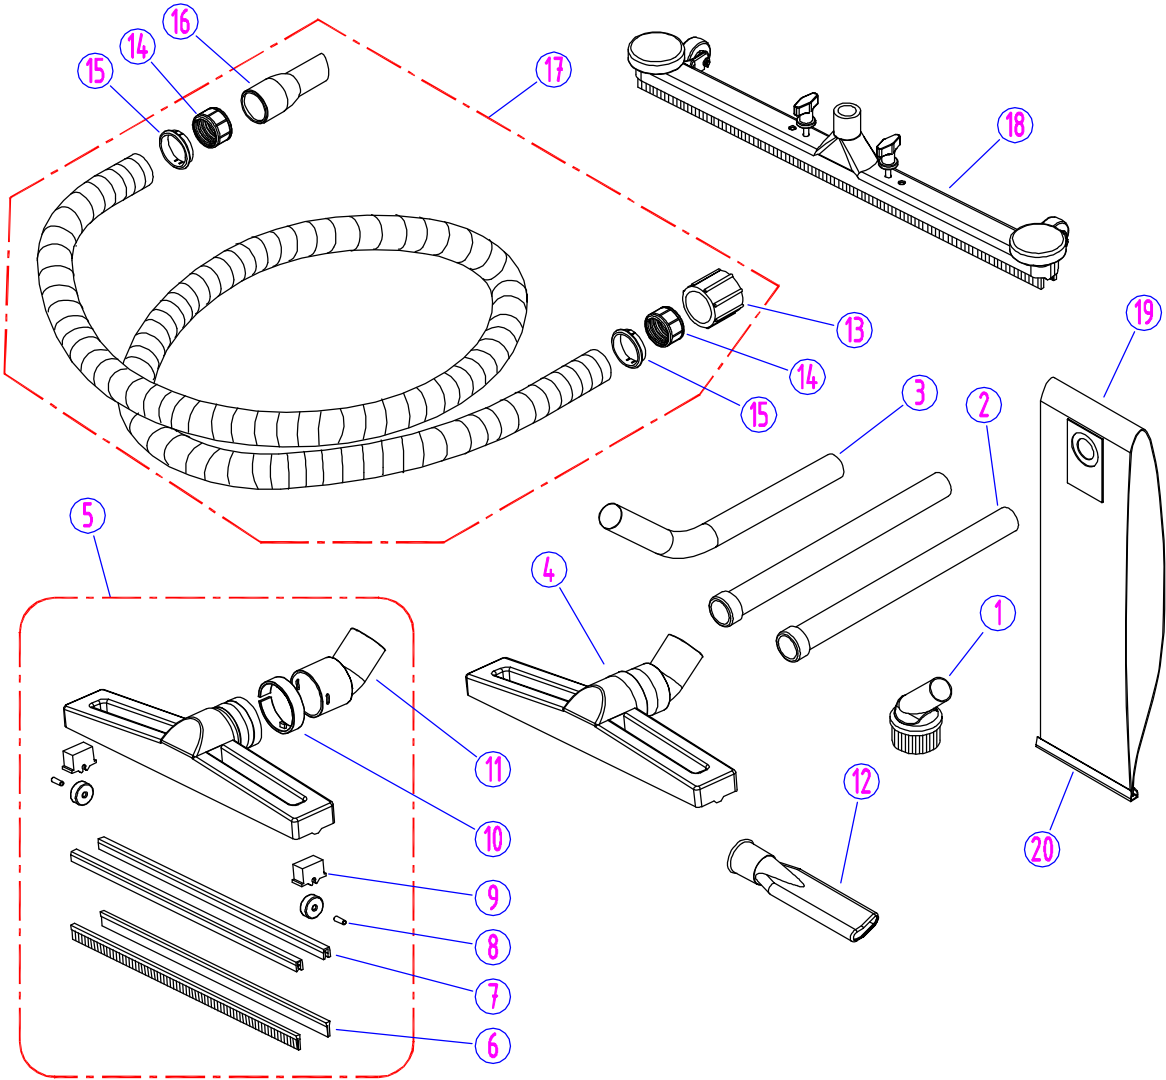

ACCESSORIES

UnoClean

WWW.UNOCLEAN.COM

TOLL FREE: 1-888-226-2724

ACCESSORIES - SN18WD - LIST PRICE

DIA NO	PART NUMBER	DESCRIPTION	NO REQ'D	
1	VA20803	DUSTING TOOL	1	
2	VA20248	TUBE	2	
3	VA20209	WAND	1	
4	GV0040-D	DRY PICK-UP TOOL	1	
5	GV0040-W	WET PICK-UP TOOL	1	
6	VA20207-8	SQUEEGEE BLADE, WET PICK-UP TOOL	2	
7	VA20207-5A	SEAT, BLADE, 400mm	1	
8	VA20413	PIN, WHEEL	2	
9	VA20207-4	SEAT, WHEEL	2	
10	VA20207-3	CLIP, FLOOR TOOL ADAPTER	1	
11	VA20207-2	FLOOR TOOL ADAPTER(38mm)	1	
12	VA20806	CREVICE TOOL	1	
13	VA20201	HOSE END, SWIVEL, MACHINE SIDE	1	
14	VA20202	INSERT, HOSE CUFF	2	
15	VA20203	CLIP RING	2	
16	VA20206	ANGLED HOSE END, TOOL SIDE	1	
17	VA20288	HOSE ASSY	1	
18	VA00001	24" FRONT MOUNT SQUEEGEE ASSY	1	
	VA75021	BLADES, REPLACEMENT, 24-INCH (blue)	2	
	VA00002A	30" FRONT MOUNT SQUEEGEE (OPTIONAL) ASSY	1	
	VA75019	BLADES, REPLACEMENT, 30-INCH (blue)	2	
	VA00005	24" DRY PICK-UP TOOL ASSY(OPTIONAL)	1	
19	VA75020	CLOTH BAG (OPTIONAL)	1	
20	VA75020-1	RETAINING CLIP, CLOTH BAG (OPTIONAL)	1	

UnoClean

WWW.UNOCLEAN.COM

TOLL FREE: 1-888-226-2724