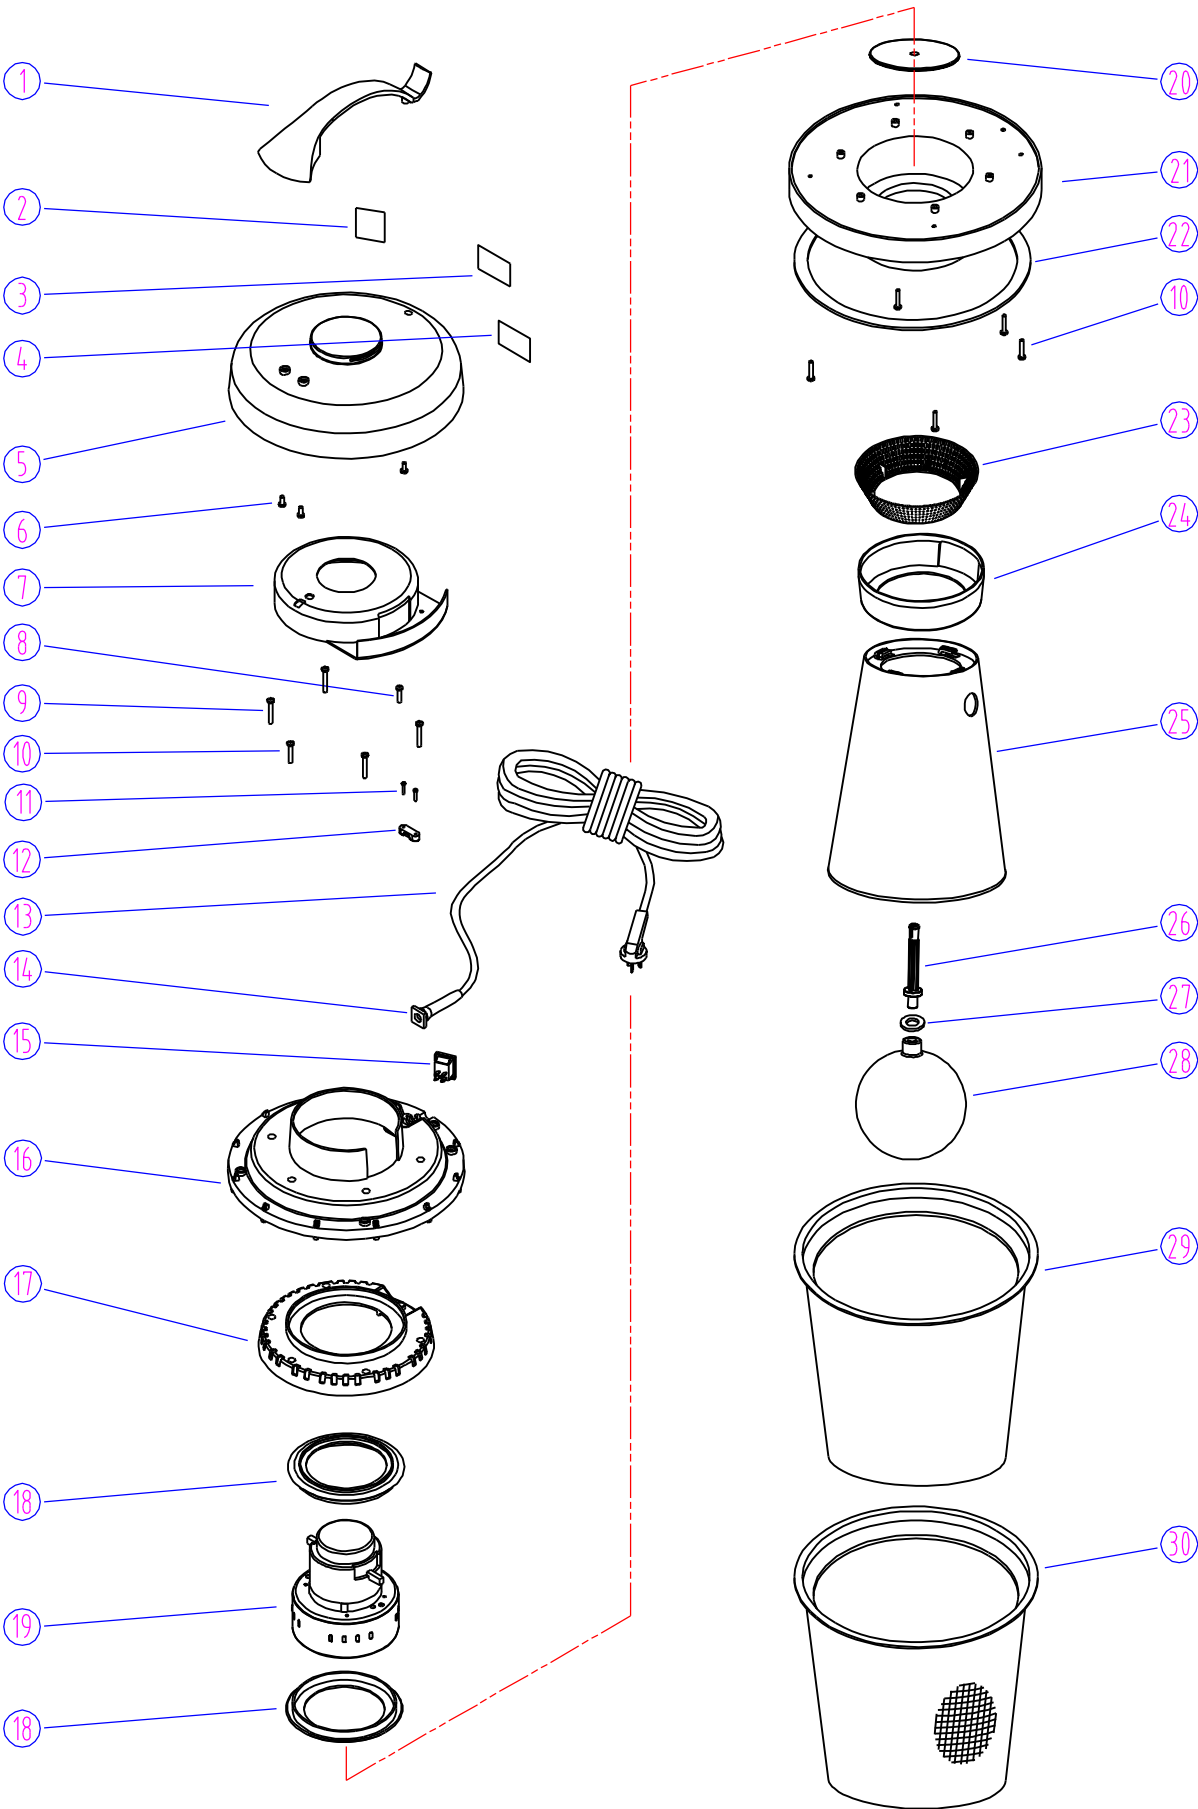

SN18WD

VACUUM HEAD ASSEMBLY - SN18WD (SERIAL #1907+)

DIA NO	PART NUMBER	DESCRIPTION	NO REQ'D
1	GT10004	HANDLE	1
2	VF40994	LABEL, READ MANUAL	1
3	VA21544A	SERIAL TAG	1
4	VA20453	DECAL, WARING	1
5	GT10003B	COVER, VAC HEAD	1
6	GT13001	SCREW, ST, PH, M5 x 12	3
7	GT10019	UPPER COVER, MOTOR	1
8	GT13004	SCREW, ST, PH, M5 x 20	1
9	GT13034	SCREW, ST, PH, M5 x 50	4
10	GT13033	SCREW, ST, PH, M5 x 44	6
11	VA13470	SCREW, ST, PH, M3 x 16	2
12	VA21517	CLAMP, BLOCK	1
13	VA65001	CABLE, POWER	1
14	VA21521	GROMMET, POWER CORD	1
15	VA91346	SWITCH, POWER	1
16	GV15002	MOUNTING COVER, MOTOR	1
17	FC25002A	MOUNTING PLATE, MOTOR	1
18	VA41032	GASKET, MOTOR	2
19	ZD49000A	VAC MOTOR, 115V	1
20	GV25002	SEAL PLATE	1
21	GV15004A	MOUNTING BASE, MOTOR	1
22	GV15006	GASKET, MOUNTING PLATE	1
23	GV25010	FILTER SCREEN	1
24	GV25013	WATER GUARD	1
25	GV25006	TRUMPET	1
26	GV25003	POLE, BALL	1
27	VF14090	"O" RING	1
28	GV25009	BALL	1
29	GV0014	VACUUM FILTER ASSY	1
30	GV25014	BUBBLE BUSTER	1

	VA00075A	COMPLETE VACUUM HEAD ASSEMBLY	1

UnoClean

WWW.UNCLEAN.COM

TOLL FREE: 1-888-226-2724