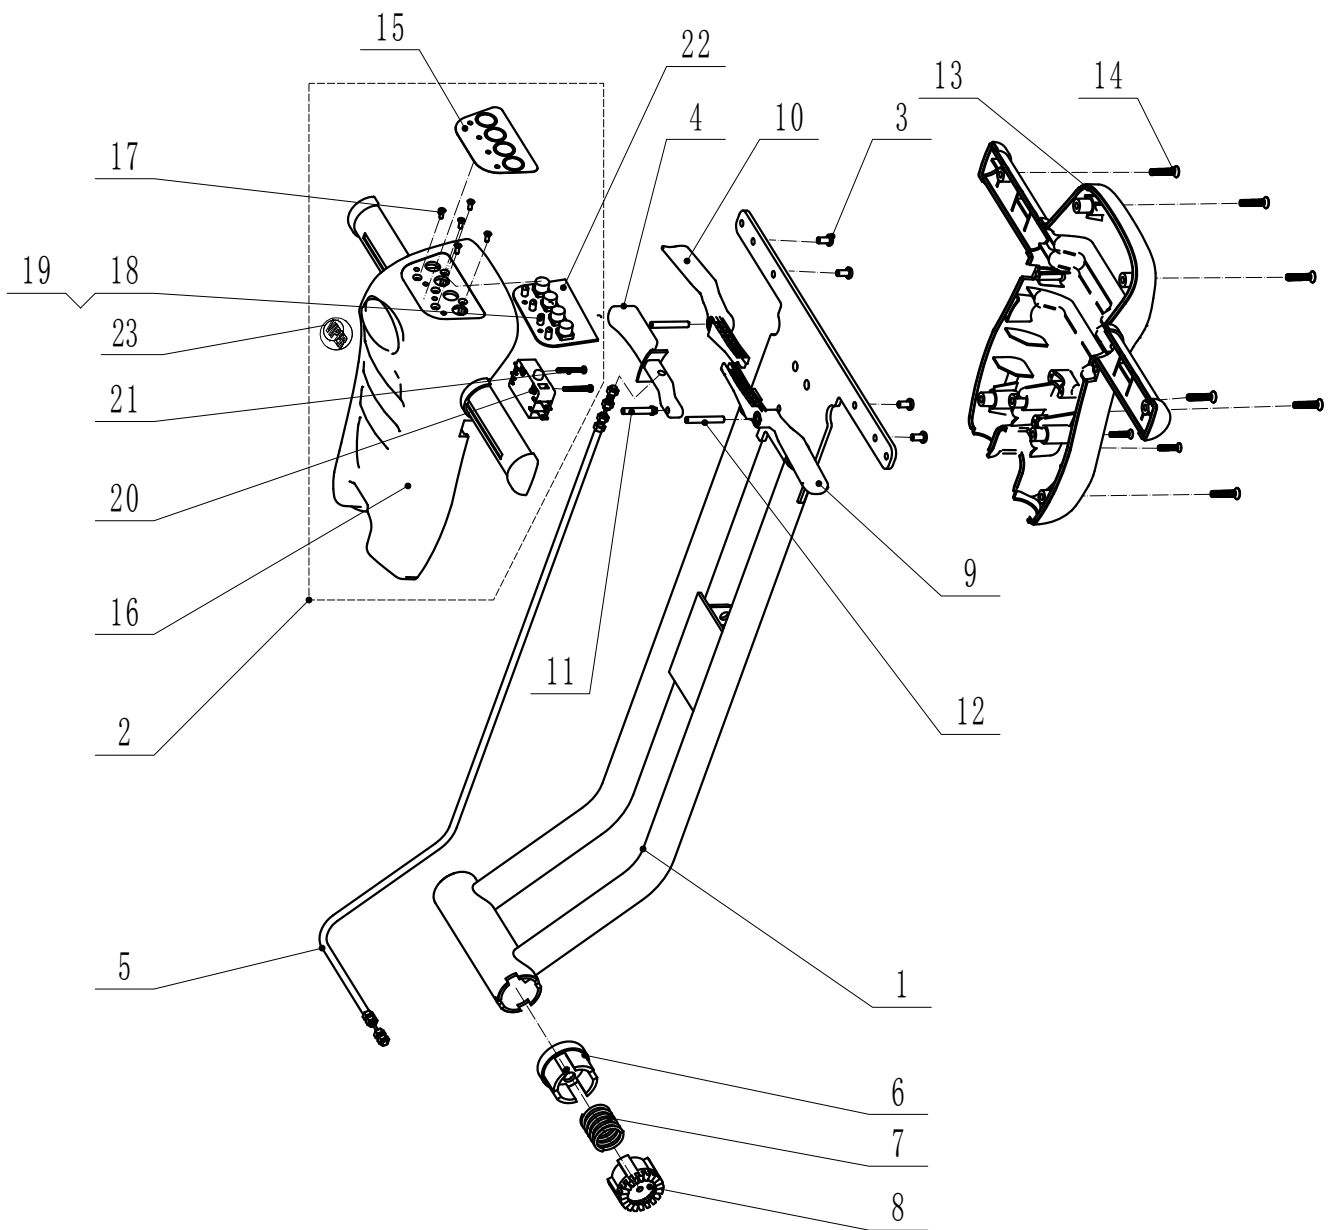

HANDLE CONTROL ASSEMBLY

HANDLE ASSY - FANG 15B - LIST PRICE (U.S.A.)

Item	Part No.	Description	Qty	List Price
1	VF89601	HANDLE TUBE ASSY	1	\$58.25
2	VF89607	KIT, FRONT CONTROL HOUSING	1	\$116.43
3	VF80405A	PH SCREW, M5X12	4	\$1.20
4	VF89610	TRIGGER, HANDLE ADJUSTMENT	1	\$8.38
5	VF89611	CABLE, HANDLE ADJUSTMENT	1	\$11.68
6	VF89612	BUSHING, GUIDE GEAR	1	\$4.63
7	VF89613	SPRING, HANDLE GEAR	1	\$1.35
8	VF89614	GEAR, HANDLE ADJUSTMENT	1	\$7.13
9	VF89615	TRIGGER, LEFT	1	\$7.70
10	VF89616	TRIGGER, RIGHT	1	\$7.70
11	VF89617	PIN, HANDLE ADJUSTMENT	1	\$2.80
12	VF89621	PIN, TRIGGER	2	\$1.20
13	VF89618	CONTROL HOUSING, REAR	1	\$13.35
14	VF80407A	PH SCREW ,M5X25	8	\$1.20
15	VF89619	LABEL, SWITCH	1	\$5.75
16	VF89608	CONTROL HOUSING, FRONT	1	\$20.83
17	33005101	PH SCREW, M3X8	5	\$1.35
18	VF89622	BOLT, INSULATION, M3X15	5	\$1.35
19	VV13617	NUT, M3	5	\$1.20
20	VF40263A	SWITCH	1	\$25.15
21	VF14244	PH SCREW, M3X20	2	\$1.20
22	VF89025-2	CIRCUIT BOARD	1	\$34.83
23	VF89017	LABEL, CONTROL HOUSING	1	\$1.35