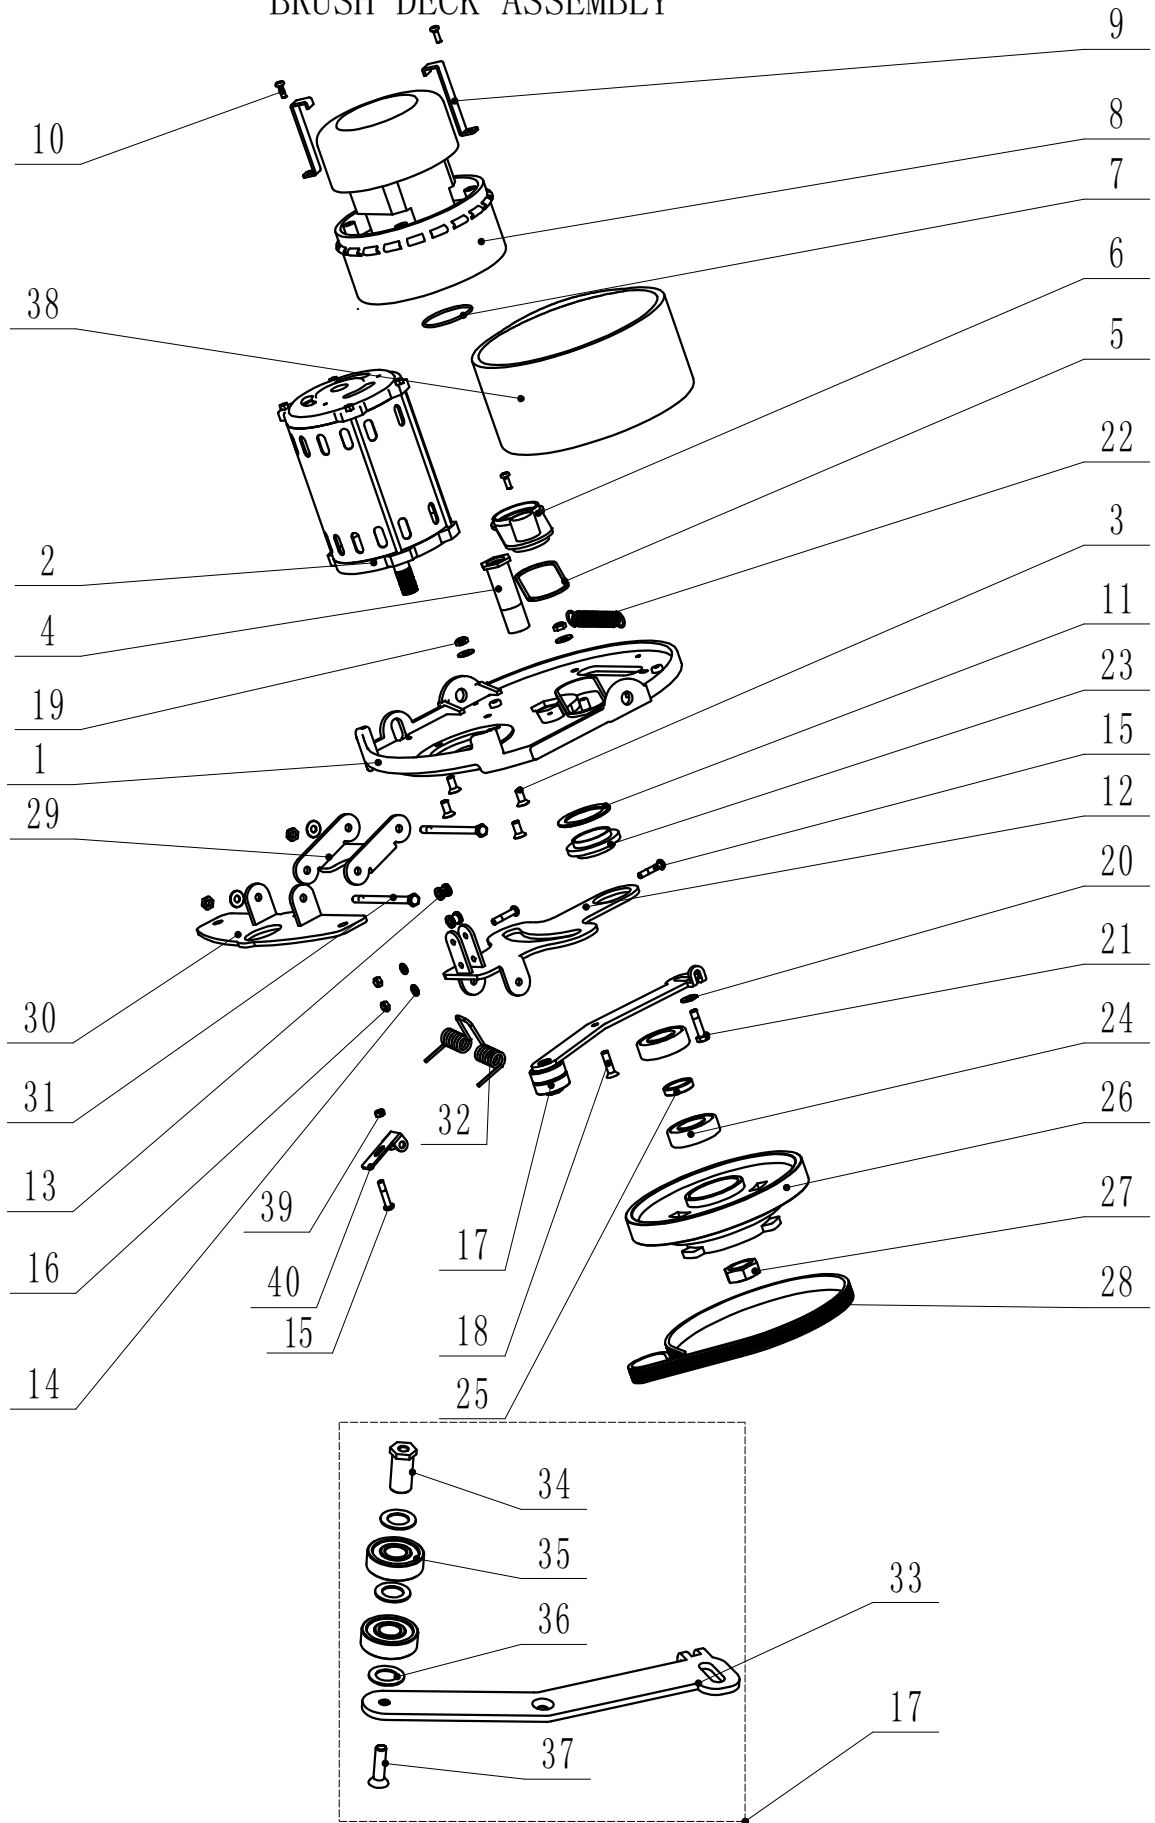

PART LIST

BRUSH DECK ASSEMBLY

BRUSH DECK ASSY - FANG 15B - LIST PRICE (U.S.A.)

Item	Part No.	Description	Qty		List Price
1	VF89301	PLATE, MOTOR MOUNT	1		\$36.10
2	VF89302	BRUSH MOTOR ASSEMBLY	1		\$131.25
3	VF89303	SCREW, M6X14	4		\$1.20
4	VF89304	BOLT, DIRVE BELT	1		\$12.40
5	VF89305	O-RING, BIG	1		\$1.20
6	VF89306	SEALING COVER, VACUUM	1		\$5.83
7	VF89307	O-RING, SMALL	1		\$1.20
8	VF89309	KIT, VACUUM MOTOR	1		\$59.20
9	VF89310	BRACKET, VAC MOTOR	2		\$6.68
10	VF13491	PH SCREW, M4X12	3		\$1.20
11	VF89311	WASHER, THIN	1		\$3.03
12	VF89312	PLATE, SQUEEGEE ROTATE	1		\$15.50
13	VF89313	GUIDE WHEEL, SQUEEGEE	2		\$3.25
14	VA13482	WASHER ϕ 5	2		\$1.20
15	VA13475	PH SCREW, M5X25	3		\$1.20
16	VF14514	NUT, NYLON INSERT, M5	2		\$1.20
17	VF89314	KIT, BELT ADJUSTMENT	1		\$27.75
18	VF14223	SCREW, M6X25	1		\$1.20
19	VF14506	NUT, NYLON INSERT, M6	4		\$1.20
20	VF13614	WASHER, ϕ 6	3		\$1.20
21	VV20058	BOLT, M6X25, HEX	1		\$1.20
22	VF89318	SPRING	1		\$2.23
23	VF89319	BUSHING, SQUEEGEE ROTATE	1		\$13.50
24	ZD45425	BEARING, 6204	2		\$11.38
25	VF89320	BUSHING	1		\$8.33
26	VF89321	DRIVE HUB	1		\$21.90
27	VF89322	NUT, M20	1		\$4.70
28	VF89323	DRIVE BELT, PJ270	1		\$20.83
29	VF89324	PLATE, SQUEEGEE LIFT	1		\$9.75
30	VF89325	PLATE, SQUEEGEE BRACKET	1		\$18.20
31	VF89326	ROTATE BOLT, SQUEEGEE LIFT	2		\$2.75
32	VF89038	TORSION SPRING	1		\$2.75
33	VF89315	PLATE, BELT ADJUSTMENT	1		\$12.55
34	VF89316	BOLT, BEARING	1		\$4.43
35	VF51126A	BEARING, 6201	2		\$11.38
36	VF89317	WASHER, D12.2XD20X1	3		\$2.23
37	GT13084	SCREW, M6X20	1		\$1.20
38	VF89308	SILENCER SPONGE	1		\$2.23
39	VV13633	NUT, M5	1		\$1.20
40	VF89337	PRESSURE ADJUSTMENT PLATE	1		\$6.05