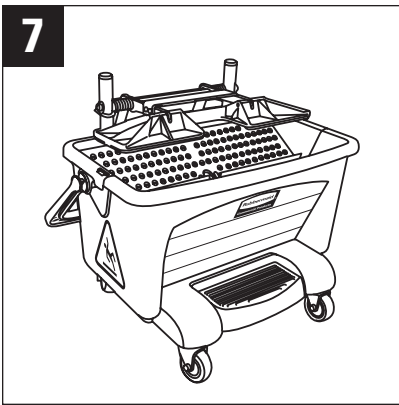

HOW TO: Use High Absorbency Pad for Big Spill Pickup

Customer Service: 1-800-347-9800
www.rubbermaidcommercial.com

03/06 MP 20M SM664-L
©2006 by Rubbermaid Commercial Products LLC
3124 Valley Avenue, Winchester, VA 22601

Work Smarter.