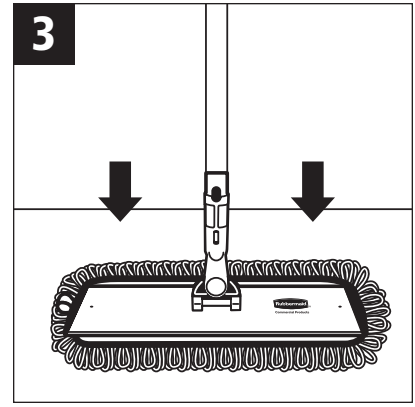

HOW TO: Use High Absorbency Pad for Big Spill Pickup

Customer Service: 1-800-347-9800
www.rubbermaidcommercial.com

03/06 MP 20M SM664-L
©2006 by Rubbermaid Commercial Products LLC
3124 Valley Avenue, Winchester, VA 22601

Work Smarter.