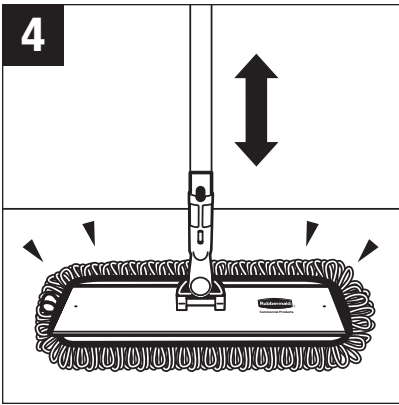

HOW TO: Use High Absorbency Pad for Big Spill Pickup

Customer Service: 1-800-347-9800
www.rubbermaidcommercial.com

03/06 MP 20M SM664-L
©2006 by Rubbermaid Commercial Products LLC
3124 Valley Avenue, Winchester, VA 22601

Work Smarter.