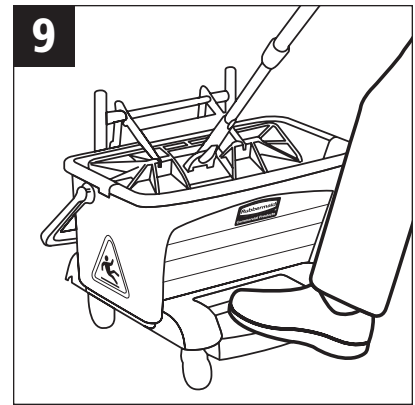

HOW TO:

USE HIGH ABSORBENCY PAD FOR BIG SPILL PICKUP

TOOLS

18" Quick Connect Frame

18" Microfiber High Absorbency Pad • Q416

Quick Connect Handle of Choice

Safety Sign

Pedal Wring Bucket • Q920 and Cleaning Solution of Choice

PROCEDURE

- 1** Affix Quick Connect Handle to 18" frame.
- 2** Place a clean Q416 High Absorbency Pad on the floor with white backing side up.
- 3** Center the Quick Connect Frame over the pad then slide it down to attach the pad with hook and loop system. To maximize absorbency, start with a clean, dry pad.
- 4** Tap mop firmly on the floor 2 to 3 times to solidly engage hook and loop system. This insures pad attachment during big spill pickup (24 oz = approximately 1²/₃ lbs).
- 5** Set up a floor safety sign.
- 6** Using a "Figure 8" motion, work backwards until spill is absorbed into pad.
- 7** To wring, use Pedal Wring Bucket.
- 8** Lift mop onto sieve and be certain fringe curls under pad before wringing.
- 9** Step on pedal of dolly to depress wringer plate.
- 10** Rotate pad 180° and wring from other side. Be certain fringe curls under pad to maximize wringing efficiency.
Repeat steps 1 through 10 as required to complete spill pick up.
- 11** When spill pick up is complete, dip mop into bucket water (with or without cleaning solution) to clean pad, and wring again from both sides.
- 12** Remove pad to dry or launder. Use fabric loop to peel pad away from hook and loop backing or store mop for reuse with frame resting on sieve. Do not keep mop soaking in bucket.

TIPS

- Follow all established safety procedures.
- Wear all appropriate personal protective equipment (glasses, gloves, etc.).

OVER 

HOW TO: Use High Absorbency Pad for Big Spill Pickup

Customer Service: 1-800-347-9800
www.rubbermaidcommercial.com