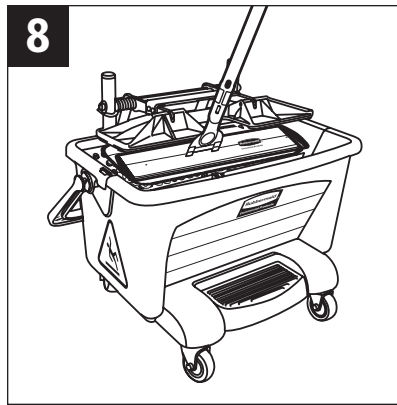

HOW TO: Use High Absorbency Pad for Big Spill Pickup

Customer Service: 1-800-347-9800
www.rubbermaidcommercial.com

03/06 MP 20M SM664-L
©2006 by Rubbermaid Commercial Products LLC
3124 Valley Avenue, Winchester, VA 22601

Work Smarter.