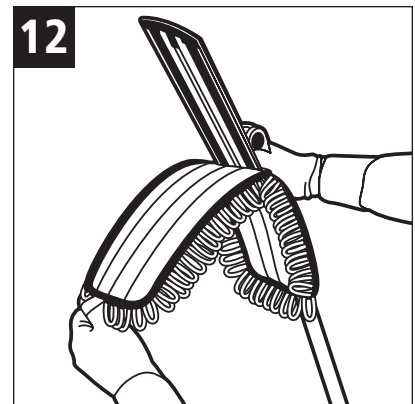

HOW TO: Use High Absorbency Pad for Big Spill Pickup

Customer Service: 1-800-347-9800
www.rubbermaidcommercial.com

03/06 MP 20M SM664-L
©2006 by Rubbermaid Commercial Products LLC
3124 Valley Avenue, Winchester, VA 22601

Work Smarter.