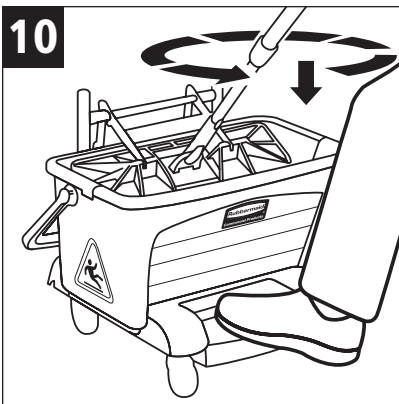

HOW TO:

USE HIGH ABSORBENCY PAD FOR BIG SPILL PICKUP

TOOLS

18" Quick Connect Frame

18" Microfiber High Absorbency Pad • Q416

Quick Connect Handle of Choice

Safety Sign

Pedal Wring Bucket • Q920 and Cleaning Solution of Choice

PROCEDURE

- 1** Affix Quick Connect Handle to 18" frame.
- 2** Place a clean Q416 High Absorbency Pad on the floor with white backing side up.
- 3** Center the Quick Connect Frame over the pad then slide it down to attach the pad with hook and loop system. To maximize absorbency, start with a clean, dry pad.
- 4** Tap mop firmly on the floor 2 to 3 times to solidly engage hook and loop system. This insures pad attachment during big spill pickup (24 oz = approximately 1²/₃ lbs).
- 5** Set up a floor safety sign.
- 6** Using a "Figure 8" motion, work backwards until spill is absorbed into pad.
- 7** To wring, use Pedal Wring Bucket.
- 8** Lift mop onto sieve and be certain fringe curls under pad before wringing.
- 9** Step on pedal of dolly to depress wringer plate.
- 10** Rotate pad 180° and wring from other side. Be certain fringe curls under pad to maximize wringing efficiency.
Repeat steps 1 through 10 as required to complete spill pick up.
- 11** When spill pick up is complete, dip mop into bucket water (with or without cleaning solution) to clean pad, and wring again from both sides.
- 12** Remove pad to dry or launder. Use fabric loop to peel pad away from hook and loop backing or store mop for reuse with frame resting on sieve. Do not keep mop soaking in bucket.

TIPS

- Follow all established safety procedures.
- Wear all appropriate personal protective equipment (glasses, gloves, etc.).

OVER 

HOW TO: Use High Absorbency Pad for Big Spill Pickup

Customer Service: 1-800-347-9800
www.rubbermaidcommercial.com