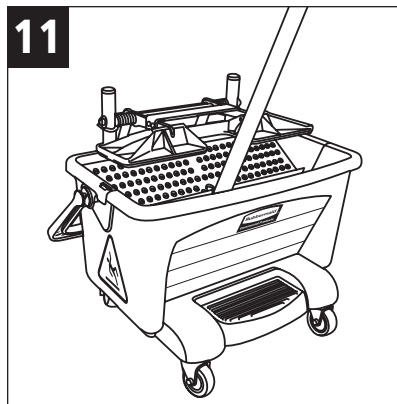

HOW TO:

USE HIGH ABSORBENCY PAD FOR BIG SPILL PICKUP

TOOLS

18" Quick Connect Frame

18" Microfiber High Absorbency Pad • Q416

Quick Connect Handle of Choice

Safety Sign

Pedal Wring Bucket • Q920 and Cleaning Solution of Choice

PROCEDURE

- 1** Affix Quick Connect Handle to 18" frame.
- 2** Place a clean Q416 High Absorbency Pad on the floor with white backing side up.
- 3** Center the Quick Connect Frame over the pad then slide it down to attach the pad with hook and loop system. To maximize absorbency, start with a clean, dry pad.
- 4** Tap mop firmly on the floor 2 to 3 times to solidly engage hook and loop system. This insures pad attachment during big spill pickup (24 oz = approximately 1²/₃ lbs).
- 5** Set up a floor safety sign.
- 6** Using a "Figure 8" motion, work backwards until spill is absorbed into pad.
- 7** To wring, use Pedal Wring Bucket.
- 8** Lift mop onto sieve and be certain fringe curls under pad before wringing.
- 9** Step on pedal of dolly to depress wringer plate.
- 10** Rotate pad 180° and wring from other side. Be certain fringe curls under pad to maximize wringing efficiency.
Repeat steps 1 through 10 as required to complete spill pick up.
- 11** When spill pick up is complete, dip mop into bucket water (with or without cleaning solution) to clean pad, and wring again from both sides.
- 12** Remove pad to dry or launder. Use fabric loop to peel pad away from hook and loop backing or store mop for reuse with frame resting on sieve. Do not keep mop soaking in bucket.

TIPS

- Follow all established safety procedures.
- Wear all appropriate personal protective equipment (glasses, gloves, etc.).

OVER 

HOW TO: Use High Absorbency Pad for Big Spill Pickup

Customer Service: 1-800-347-9800
www.rubbermaidcommercial.com