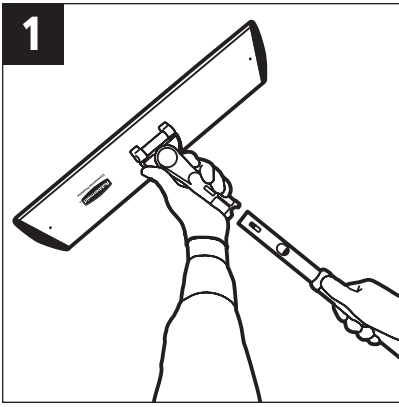

HOW TO: Use High Absorbency Pad for Big Spill Pickup

Customer Service: 1-800-347-9800
www.rubbermaidcommercial.com

03/06 MP 20M SM664-L
©2006 by Rubbermaid Commercial Products LLC
3124 Valley Avenue, Winchester, VA 22601

Work Smarter.