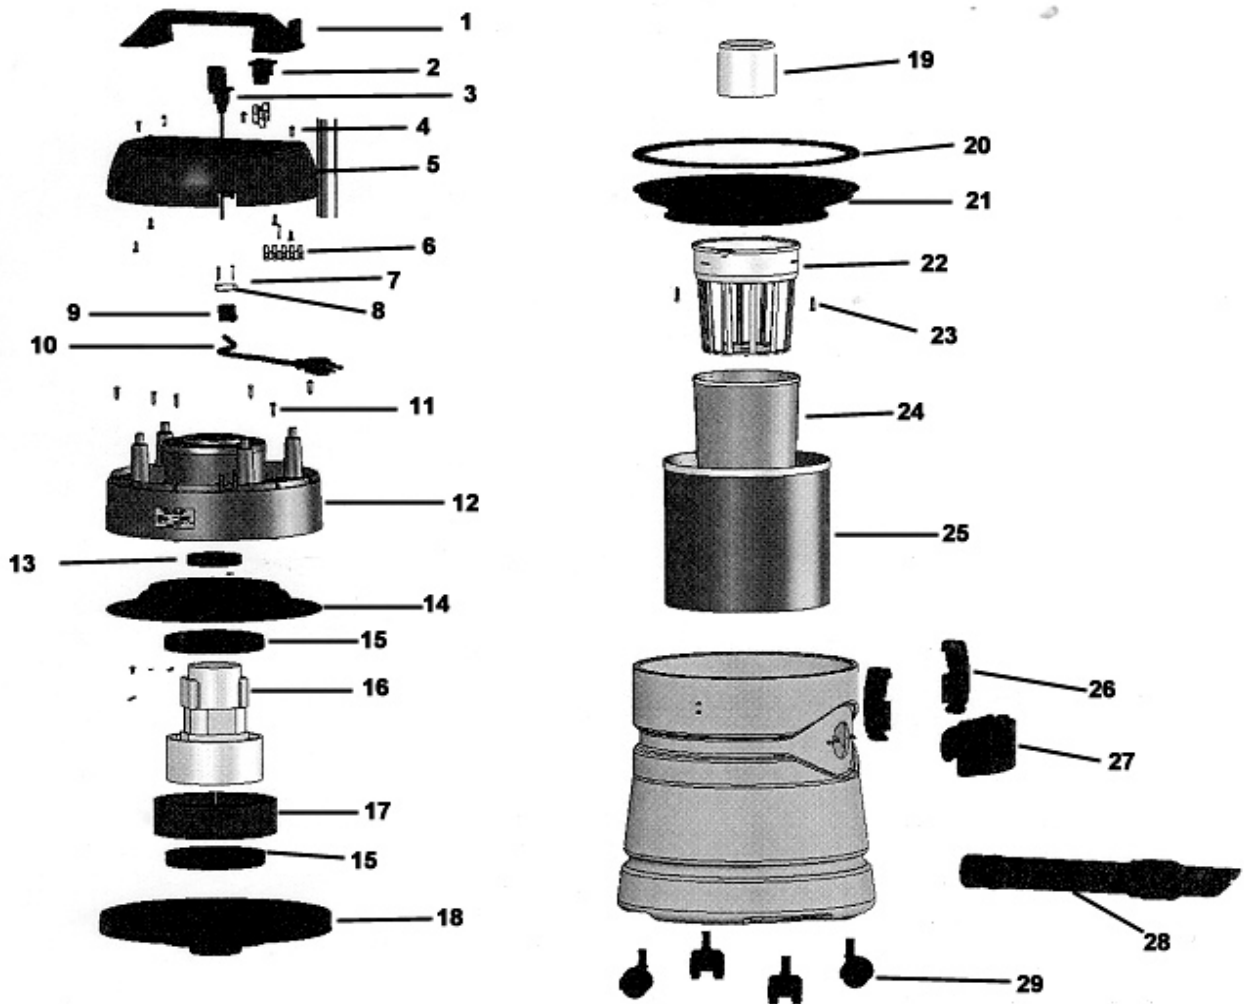

PULLMAN-HOLT

Replacement Parts List

Model 45-10P Wet/Dry
Save For Future Reference

UnoClean

WWW.UNOCLEAN.COM

TOLL FREE: 1-888-226-2724

Ref	B		
No.	Part No.	Description	Qty.
1	B160644	Top Handle	1
2	B701881	Switch	1
3	B160645	Power Head Outlet	1
4	B160646	Screw 4.8 x 15mm	8
5	B160647	Dome	1
6	B160648	Terminal Strip	1
7	B701892	Screw 2.9 x 19mm	3
8	B701893	Cord Restraint	1
9	B160649	Rubber Strain Relief	1
10	B701894	Cord Set	1
11	B702390	Screw 4.8 x 19mm	6
12	B160650	Blower Chamber	1
13	B701897	Motor Cooling Gasket	1
14	B701896	Top Motor Adaptor	1
15	B701898	Motor Housing Gasket	2
16	B000479	Motor 120 Volt	1
17	B701883	Foam	1
18	B701900	Can Cap	1
19	B703054	Float	1
20	B701901	Gasket Can Cap	1
21	B701885	Filter Ring	1
22	B701903	Float Cage	1
23	B160646	Screw 4.8 x 15mm	2
24	B703966	Foam Filter	1
25	B701904	Cloth Filter	1
26	B701891	Clamp	2
27	B701889	Inlet	1
28	B702361	10' Hose	1
29	B701906	Caster	4

B160327 TOOL KIT

REPLACEMENT TOOL KIT INCLUDES:

B521007	5' Two-piece wand
B702361	10' Crushproof Hose with ends
B000394	2" Dusting Brush
B701615	17" Crevice Tool
B527095	Floor Brush Tool
B527094	Squeegee Tool
B160566	Floor/Carpet Tool