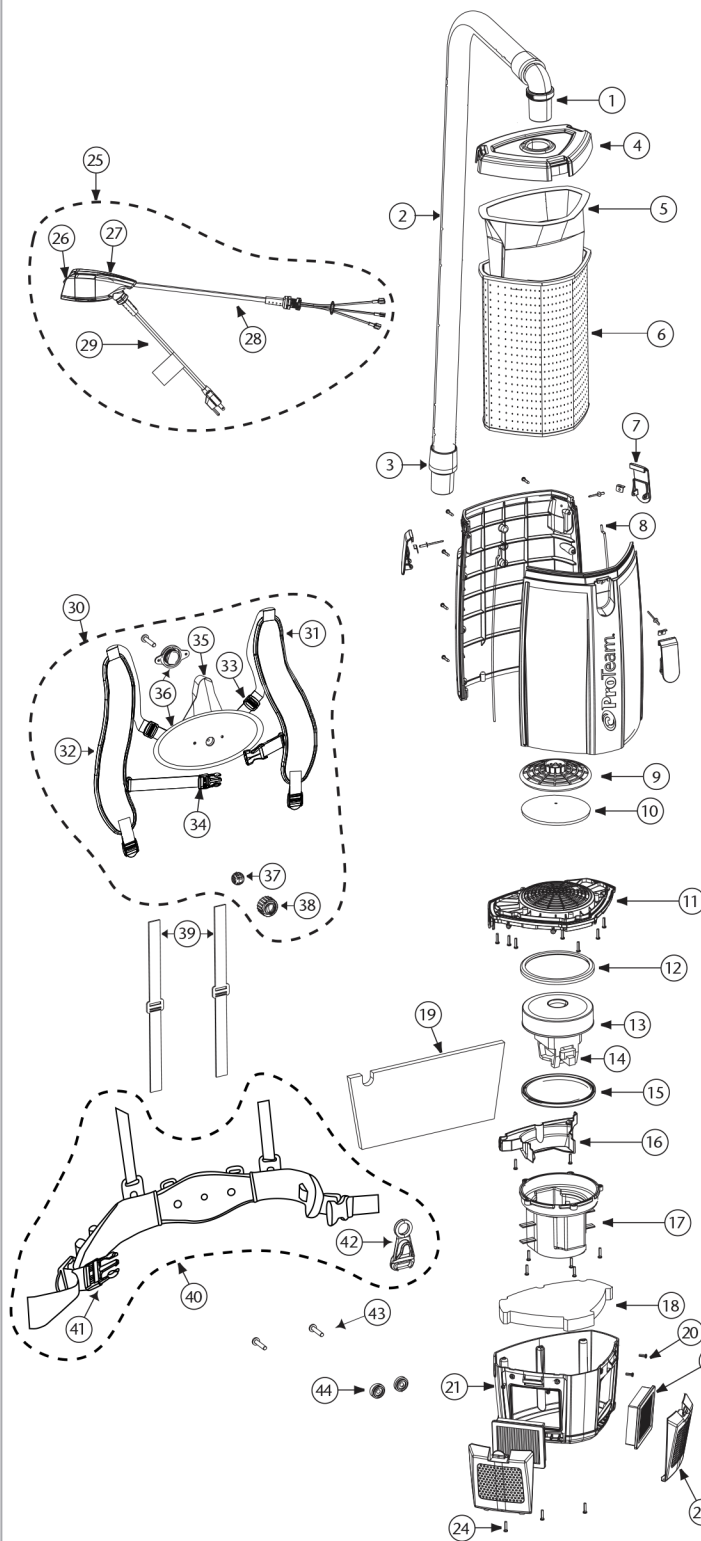

SUPER COACH PRO 10/SUPER COACH PRO 6 PARTS

No.	Product Name	Qty	List Price
1	101928 Replacement Double Swivel Elbow Cuff (Black)	1 ea.	\$ 9.06
2	103048 Static-Dissipating Hose w/Cuffs (Black)	1 ea.	24.93
3	100694 Replacement Swivel Cuff (Black) 1½"	1 ea.	5.39
4	833948 Purple Cap	1 ea.	34.10
5	107313 Intercept Micro Filter (Super Coach Pro 10)	10/pk	20.80
	107314 Intercept Micro Filter (Super Coach Pro 6)	10/pk	15.60
6	834000 Micro Cloth Filter (Super Coach Pro 10)	1 ea.	29.60
	834072 Micro Cloth Filter (Super Coach Pro 6)	1 ea.	24.45
7	510179 Latch and Retainer w/Lock Nut & Screw	1 set	7.29
8	510180 Gasket for Tank (Super Coach Pro 10)	2 ea.	4.59
	510181 Gasket for Tank (Super Coach Pro 6)	2 ea.	3.38
9	510183 Dome Filter w/Foam Media (Includes: 10)	1 set	7.88
10	510184 Foam Filter Media for Dome Filter	1 ea.	2.39
11	510193 Upper Motor Support w/Gasket	1 set	4.99
12	833951 Upper Motor Gasket	1 ea.	2.80
13	834036 Motor/Fan (120 V)	1 ea.	118.24
14	101720 Carbon Brush Set	1 set	20.98
15	833952 Lower Motor Gasket	1 ea.	2.50
16	510185 Cover Wire w/ 2 screws	1 set	2.56
17	510194 Lower Motor Support (5 screws)	1 set	13.11
18	834042 Triangular Lower Foam Pad	1 ea.	2.89
19	834043 Rectangular Upper Foam Pad	1 ea.	2.31
20	808380-0 Screw Pan CR #8 x ½"	1 ea.	.16
21	510188 Housing Assembly Lower w/Screws	1 set	21.50
22	107315 HEPA Filter (2 pack)	1 set	11.54
23	833954 Exhaust Filter Door	1 ea.	6.99
24	808380-22 Screw Pan CR #8 x ¾"	1 ea.	.16
25	834037 Switch Cord and Power Cord Assembly (Includes: 26-29)	1 set	55.76
26	106066 On/Off Switch	1 ea.	7.14
27	107043 Switch Box	1 set	17.61
28	834038 Pigtail Assembly	1 set	16.28
29	834165 Power Cord Assembly	1 set	19.03
30	510190 Upper Harness Assembly (Includes: 31-38)	1 set	65.58
31	834058 Shoulder & Sternum Strap Lefthand	1 ea.	18.99
32	834059 Shoulder & Sternum Strap Righthand	1 ea.	18.99
33	100358 Shoulder Strap Adjustment Buckle	1 ea.	.99
34	510191 Sternum Strap Buckle (latch and keeper)	1 set	2.10
35	101737 Carry Handle w/Rivet Set	1 set	8.54
36	834049 Upper Pad Harness	1 set	26.24
37	834050 Pivoting Ball	1 ea.	2.60
38	834053 Outer Support Retainer	1 ea.	2.99
39	510192 Tensioning Straps	1 set	9.99
40	834055 Lower Harness Assembly (Includes: 41, 42)	1 set	65.99
41	106719 Waist Belt Keeper and Latch	1 set	11.89
42	102604 Cord Holder	1 ea.	8.77
43	834051 5/16" - 18x1 - 3/8" Lock Screw (2 screws)	1 set	4.85
44	510186 Harness Spacers	2 ea.	3.08
45	101678 50' Extension Cord (Not Shown)	1 ea.	32.60