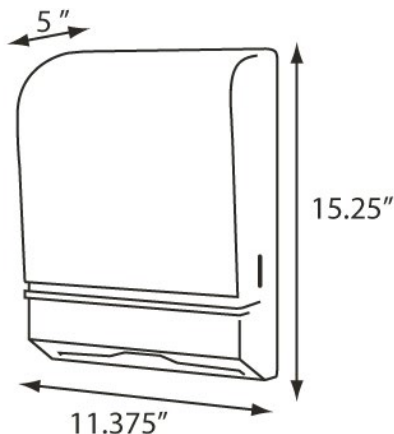

Multi-Fold/C-Fold Towel Dispenser

Product Overview

The TD0175 Multi-Fold/C-Fold Towel Dispenser is constructed with an impact resistant front and a heavy gauge steel back. No adjustments are needed for either multi-fold or c-fold towels. Unit provides easy towel removal and reduces multiple dispensing. A heavy-duty double latch lock helps prevent theft.

Product Features:

- Heavy gauge steel back
- Impact resistant plastic cover
- Holds either multi-fold or c-fold towels without adjustments
- Heavy duty double latch lock prevents theft
- ADA Compliant

More information and images available online.

MODEL #	COLOR	
TD0175-01	DARK TRANSLUCENT	01
TD0175-03	WHITE TRANSLUCENT	03

Specifications:   

Dimensions (in)	11.375" w x 15.22" h x 5" d
Weight (lb)	3.50 lb
Key Type	1
Capacity	540 Multi-Fold Towels or 350 C-Fold Towels
Case Pack	6 (3.86 ³)
Pallet Qty	150 units