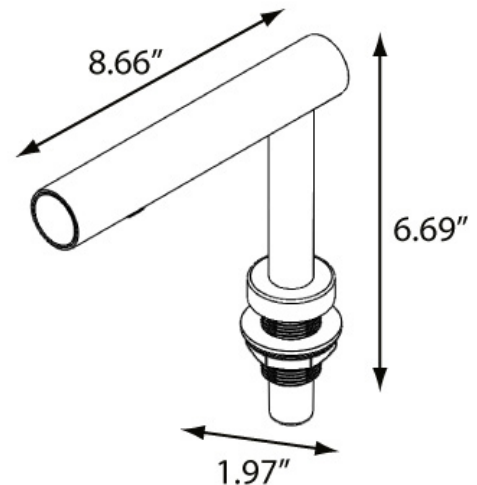

Width: 1.97"

Height: 6.69"

Depth: 8.66"

Weight: 12.3 lbs

MOTOR - Below Countertop

Width: 12.05"

Height: 7.60"

Depth: 5.85"