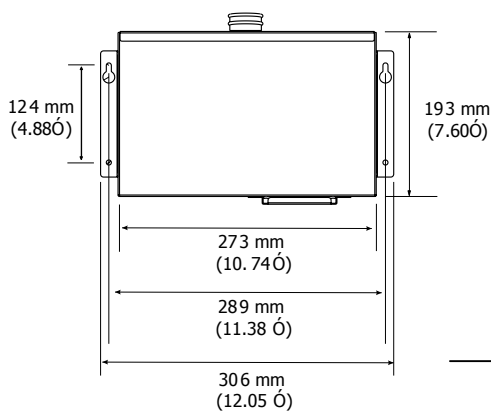

Width: 1.97"

Height: 6.69"

Depth: 8.66"

Weight: 12.3 lbs

MOTOR - Below Countertop

Width: 12.05"

Height: 7.60"

Depth: 5.85"