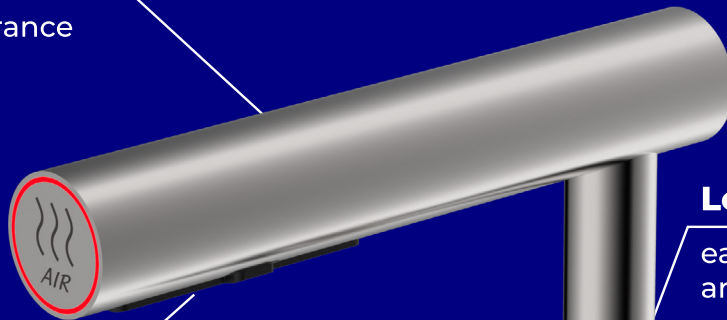

ECOTAP HIGH SPEED HAND DRYER

Brushed Stainless

for a sleek,
smooth appearance

Low Maintenance

easy to clean surface
and design

Smart Air Outlet Design

for a 10-15 second
dry time

Sleek Deck Mount Design

creates a clutter-free
washroom experience

35mm Mount

Standard deck
opening diameter

MODEL: HD0935 | ULTRA SERIES

MODEL NUMBER & COLOR

HD0935-09 Brushed Stainless

HD0936-09^(special order) Brushed Stainless

COLOR OPTIONS

 (09) BRUSHED STAINLESS

TECHNICAL SPECIFICATIONS

Material: Stainless Steel

Motor Type: Adjustable brush type, dual ball bearings

Thermal Protection:

Thermostat Shuts Off 203°F (95°C)

Thermal Cut-Off at 185°F (85°C)