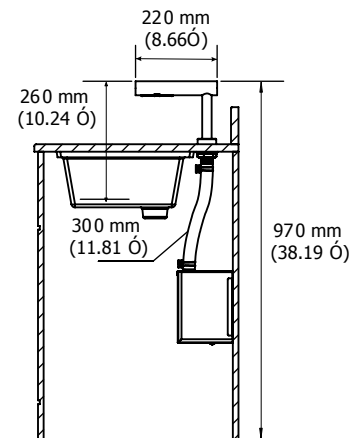

Width: 1.97"

Height: 6.69"

Depth: 8.66"

Weight: 12.3 lbs

MOTOR - Below Countertop

Width: 12.05"

Height: 7.60"

Depth: 5.85"