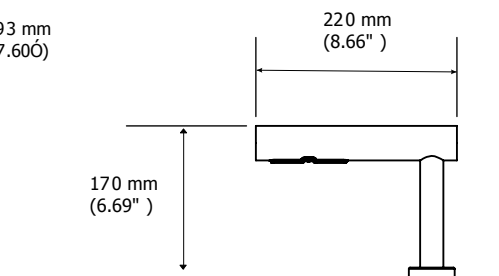

Width: 1.97"

Height: 6.69"

Depth: 8.66"

Weight: 12.3 lbs

MOTOR - Below Countertop

Width: 12.05"

Height: 7.60"

Depth: 5.85"