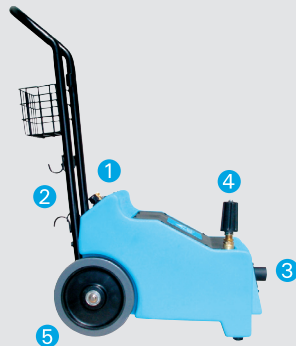

4000 Water-Hog™

1200 PSI Pressure Washer

PRODUCT SPECIFICATIONS

Body	Rugged Roto-Molded Polyethylene
Pump	1200 PSI adjustable
Handle	Built-in cord wrap and hangers for hose and gun
Power Cord	Single 25' 12/3
Wheels	8" Rear wheels
Dimensions	24" x 16" x 37"

Under pressure?

The Water-Hog™ 4000 is the solution to all your power washing needs. Just hook this unit up to any water inlet source, adjust the pressure from 0-1200 PSI as desired, and have high pressure water where you need it, when you need it. This unit features a pressure gauge, cord wrap, and convenient handle with hangers for hoses and guns.

PERFORMANCE

The Water-Hog™ has a durable 1200 PSI adjustable pump with a built-in pressure gauge and regulator and an easy prime for the pump.

VERSATILITY

The Water-Hog™ gives you the versatility to do everything from cleaning tile, hard floors, bathrooms and more.

EFFICIENCY

The compact and portable Water-Hog™ uses a standard garden hose for the solution inlet. The handle features hangers for hoses and guns and a convenient cord wrap.

- 1 GARDEN HOSE CONNECTION
- 2 PRESSURE GAUGE
- 3 SOLUTION HOSE CONNECTION
- 4 PRESSURE REGULATOR
- 5 8" REAR WHEELS