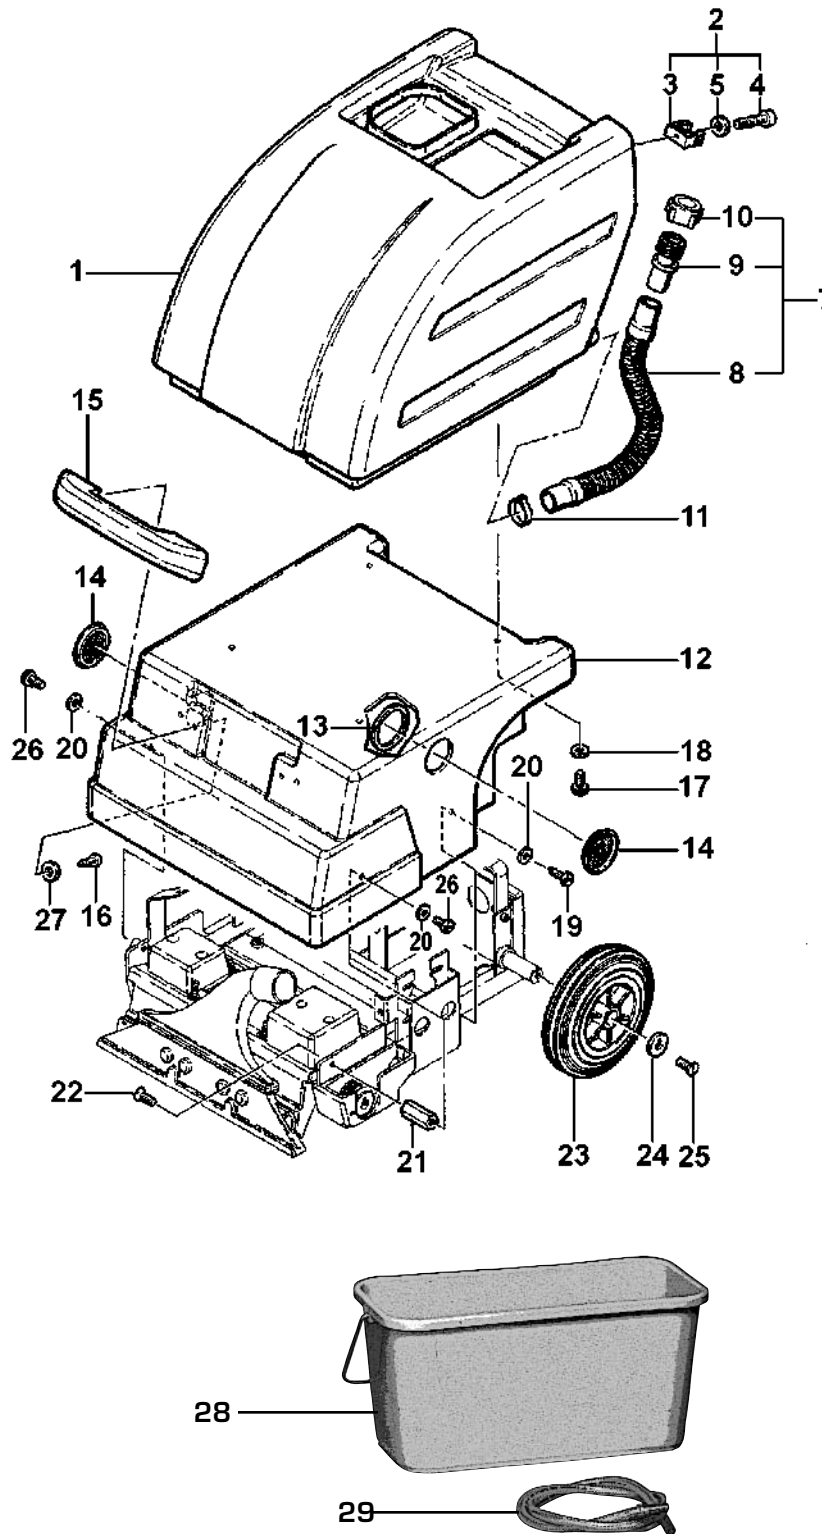

SECTION 300 - RECOVERY TANK ASSEMBLY

UnoClean

WWW.UNOCLEAN.COM

TOLL FREE: 1-888-226-2724

Ref No	Part Description	Part No
1	Recovery Tank	402826
2	Hose Support Assy (#3-6)	402834
3	Hose Support	402842
4	M5 X 12mm Hex Screw	404764
5	M5 Washer	402168
7	Drain Hose Assembly (#8-11)	402869
8	Drain Hose Only	404632
9	45/25 X 80mm Socket	402885
10	Hose Socket Cap	402893
11	39.6mm Hose Clamp	402907
12	Chassis Cover	402915
13	Connecting Ring	402923
14	Round Ventilation Grill	400874
15	Front Handle	439436
16	KA50 X 18mm Screw	402931
17	M6 X 12mm Screw	402958
18	M6 Washer	401641
19	4.8 X 13mm Screw	406066
20	M5 Washer	403172
21	Spacer	423092
22	M5 X 10 Screw	402982
23	200 X 53mm Wheel	402990
24	30 X 3mm Washer	402680
25	M6 X 12 Screw	402672
26	M5 X 12mm Screw	403008
27	M5 Washer	406864
28	Plastic Bucket	427063
29	Purge Hose	427071