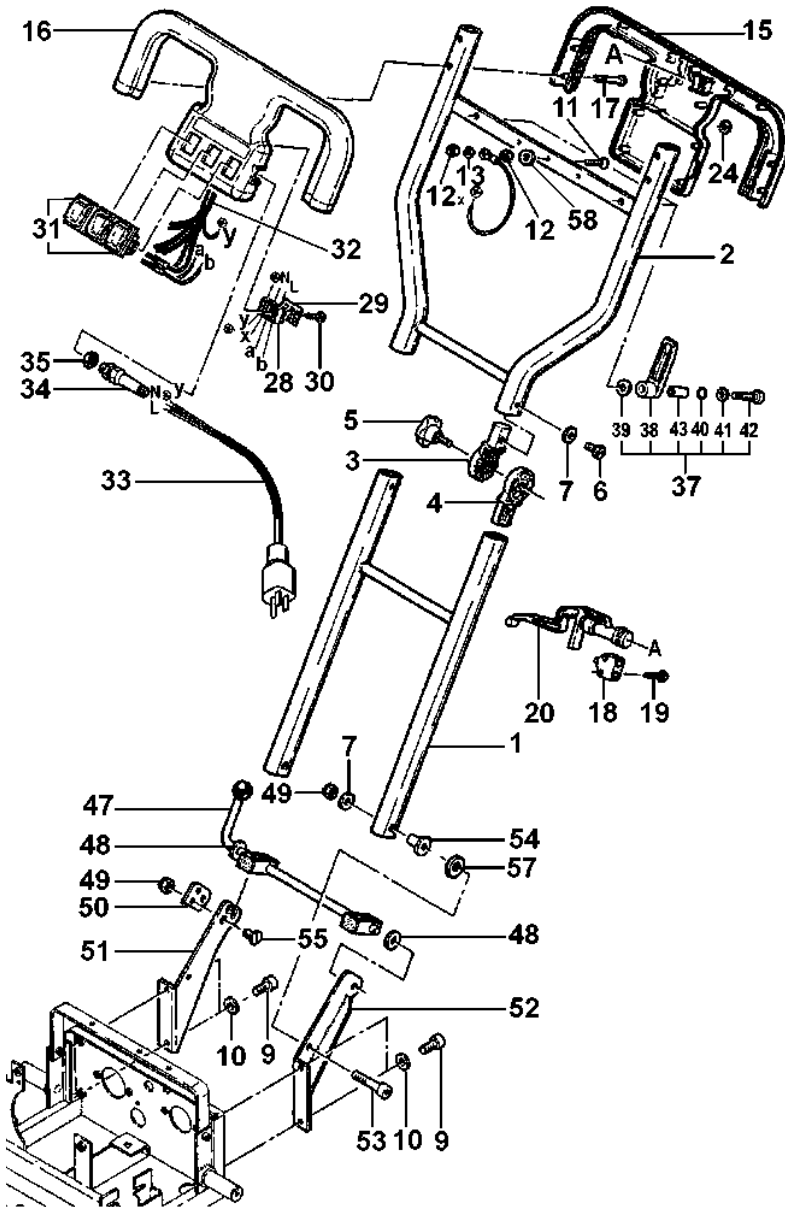

SECTION 800 - HANDLE ASSEMBLY

Ref No	Part Description	Part No
1	Lower Handle Section	404144
2	Upper Handle Section	404152
3	Upper Lever Support	404160
4	Lower Lever Support	404179
5	Screw Knob	404187
6	M6 X 12mm Screw	402958
7	M6 Washer	401641
9	M6 X 12mm Hex Screw	401633
10	M6 Spring Lock	406007
11	M4 X 20mm Screw	404209
12	M4 Hex Nut	401846
13	M4 Spring Ring	401854
15	Rear Handle Section	404217
16	Front Handle Section	404225
17	KA30 X 30 Screw	404233
18	Switch (1 Pole)	404241
19	KA30 x 20 Screw	404268
20	Trigger Assembly (#21-27)	404276
28	Terminal (3)	404357
29	Marking Plate	401927
30	2.9 X 16mm Screw	400599
31	Tumbler Switch	401021
32	Handle Cable	403849
33	Power Cord	404373
34	Strain Relief	423122
35	PG9 Counter Nut	401935
37	Cable Hook Assy (#38-42)	400807
38	Cord Hook	400815
39	6/16 X 1mm Washer	400831
40	O-Ring	404403
41	M6 Washer	401366
42	M6 X 30mm Hex Screw	403083
43	Spacer	400823
47	Adjustment Lever	404438
48	M8 Washer	407070
49	M6 Stopp-Nut	401684
50	Metal Support Plate	404454
51	Right Lever Support	404462
52	Left Lever Support	404470
53	M6 X 35mm Hex Screw	400858
54	Spacer	404489
55	M6 X 12MM Screw	402672
57	M8 Washer	438022
58	M4 Washer	407038

UnoClean

WWW.UNOCLEAN.COM

TOLL FREE: 1-888-226-2724