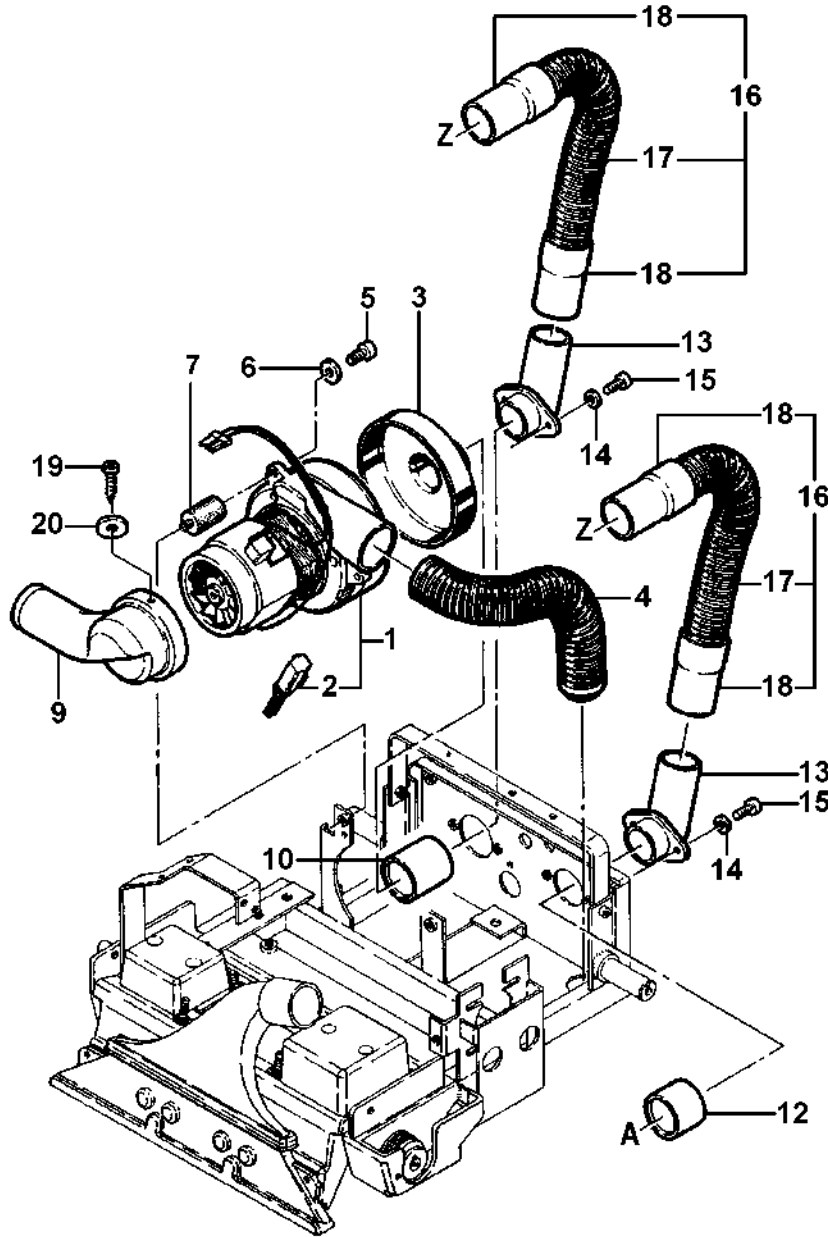

SECTION 600 - VACUUM MOTOR ASSEMBLY

UnoClean

WWW.UNOCLEAN.COM

TOLL FREE: 1-888-226-2724

Ref No	Part Description	Part No
1	Vacuum Motor	331708
2	Carbon Brushes (2)	403636
3	Hose Connection Cap	403644
4	Exhaust Hose	403652
5	M6 X 16mm Hex Screw	405507
6	M6 Washer	401641
7	Round Buffer	401668
9	Motor Cooling Tube	403695
10	Connector	403709
12	Socket	403725
13	Connector	405515
14	M4 Washer	405523
15	M4 X 12mm Hex Screw	407593
16	Hose Assembly	403733
17	32mm Hose	403741
18	32mm Cuff	403768
19	2.9 X 9.5 Screw	402621
20	M3 Washer	402818