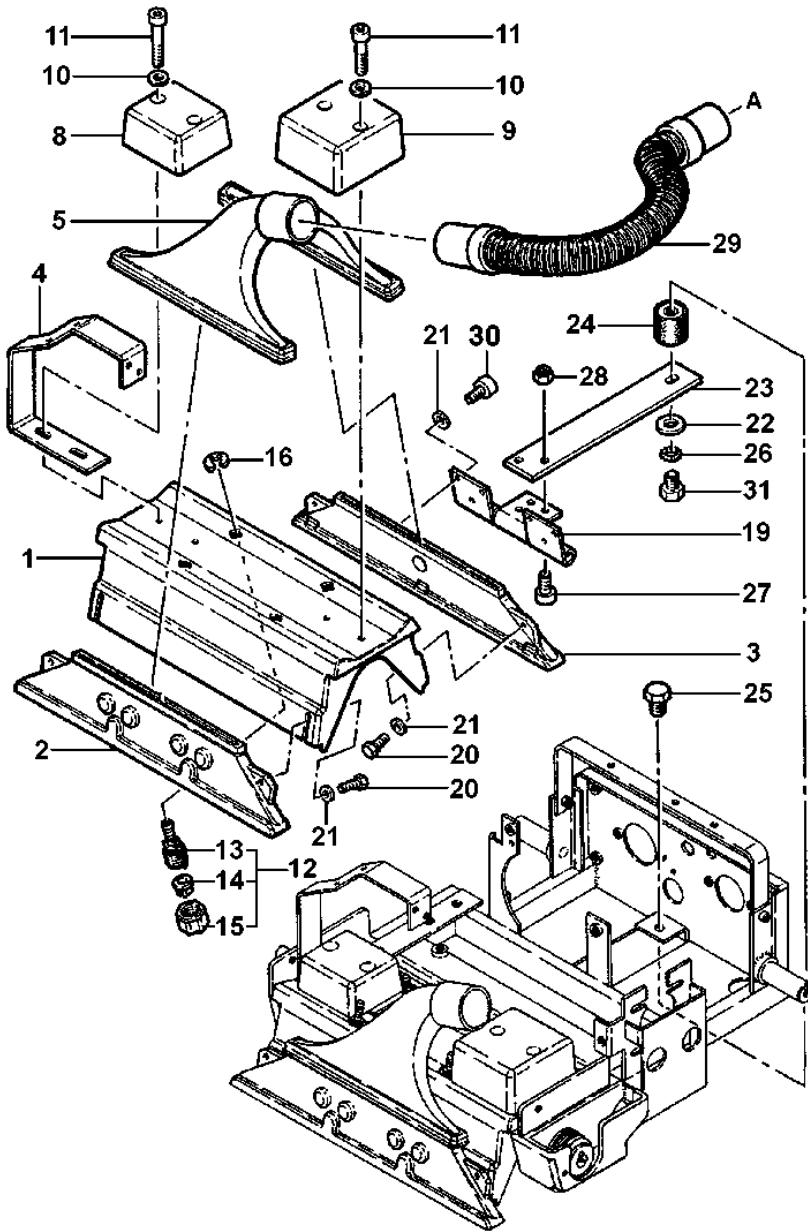

SECTION 400 - NOZZLE ASSEMBLY

UnoClean

WWW.UNOCLEAN.COM

TOLL FREE: 1-888-226-2724

Ref No	Part Description	Part No
1	Brush Canal	403016
2	Front Suction Nozzle	403024
3	Rear Suction Nozzle	403032
4	Pump Holder Bracket	403040
5	Suction Nozzle Adaptor	403059
8	Right Weight	403067
9	Left Weight	403075
10	M6 Washer	401366
11	M6 X 30mm Hex Screw	403083
12	Spray Jet Assy (#13-16)	403091
13	Spray Jet Holder	403105
14	Spray Jet	410993
15	Cup Nut	403121
16	Security Washer	403148
19	Hinge	403156
20	M5 X 12 Hex Screw	403164
21	M5 Washer	402168
22	M8 Washer	405590
23	Lever	403180
24	Round Buffer	403199
25	M8 X 10mm Hex Screw	434337
26	M8 Lockwasher	407208
27	M6 X 16mm Hex Screw	434345
28	M6 Stop-Nut	406635
29	Vacuum Hose	403229
30	M6 X 35 Hex Screw	400858
31	M8 X 16 Hex Screw	406635