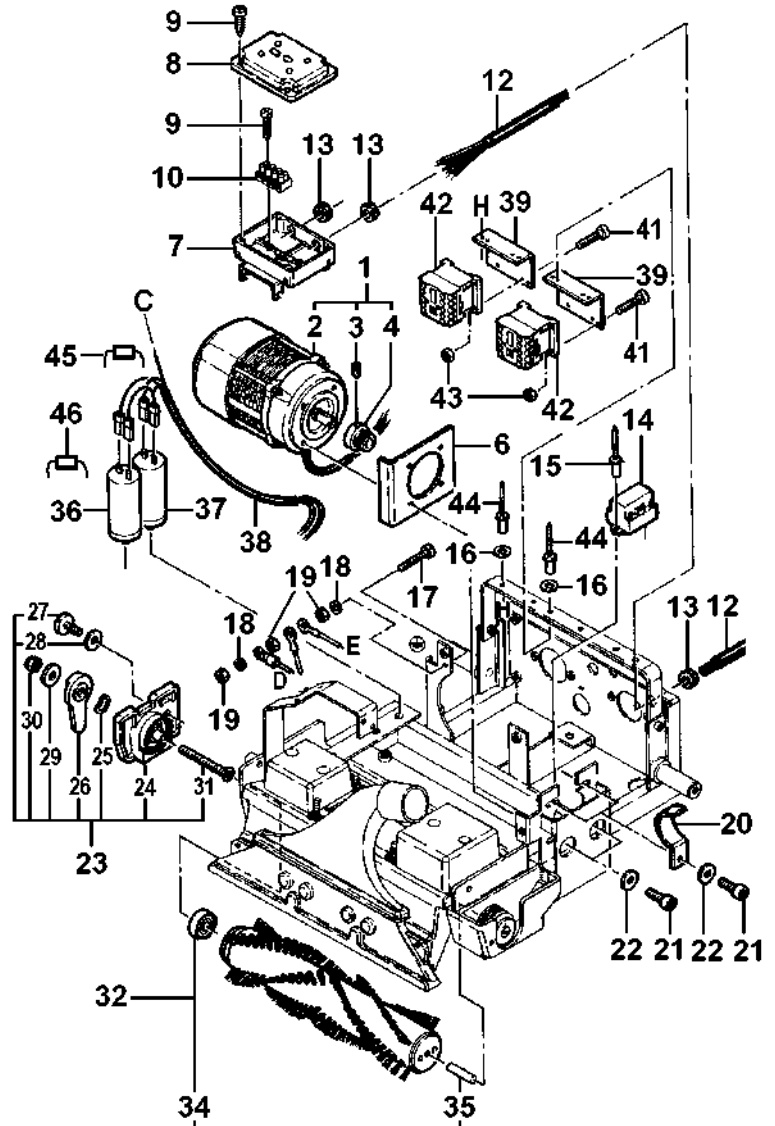

SECTION 700 - BRUSH ASSEMBLY

Ref No	Part Description	Part Number
1	Brush Motor Assy	403776
2	115 Volt Brush Motor	495573
3	M6 X 10mm Set Screw	403792
4	Belt Pulley	403806
6	Motor Bracket	403806
7	Distribution Box	423106
8	Distribution Box Cover	401811
9	KA30 X 14 Screw	401773
10	Electrical Terminal (4)	401838
12	Power Cord	403849
13	Rubber Grommet	401781
14	115 Volt Relay	377694
15	4 X 8 Rivet	403865
16	M3 Washer	401730
17	M4 X 20mm Cyl Screw	403873
18	M4 Spring Washer	401854
19	M4 Hex Nut	401846
20	Clamp	403881
21	M5 X 16mm Hex Screw	403903
22	M5 Washer	406864
23	Brush Support Assy (#24-31)	403911
24	Brush Support	403938
25	Spring Washer	403946
26	Support Lever	403954
27	M5 X 12mm Screw	403962
28	M5 Washer	403172
29	M6 Washer	401641
30	M6 Stop-Locknut	403970
31	M6 X 45 Screw	403989
32	Standard Brush Assembly	404004
34	Ball Bearing	404020
35	8 X 38 Center Pin	404039
36	50uF Capacitor	404047
37	70uF Capacitor	404055
38	Capacitor Cable	404063
39	Left Angle	404071
41	M3 X 12 Cly Head Screw	404101
42A	Power Protector Relay	437441
42B	Cable Tree	423114
43	M3 Stopp-Locknut	401757
44	3.0 X 10 Rivet	400947
45	8.2K, 5 Watt Resistor	430900
46	5.6K, 5 Watt Resistor	410047

WWW.UNOCLEAN.COM
TOLL FREE: 1-888-226-2724