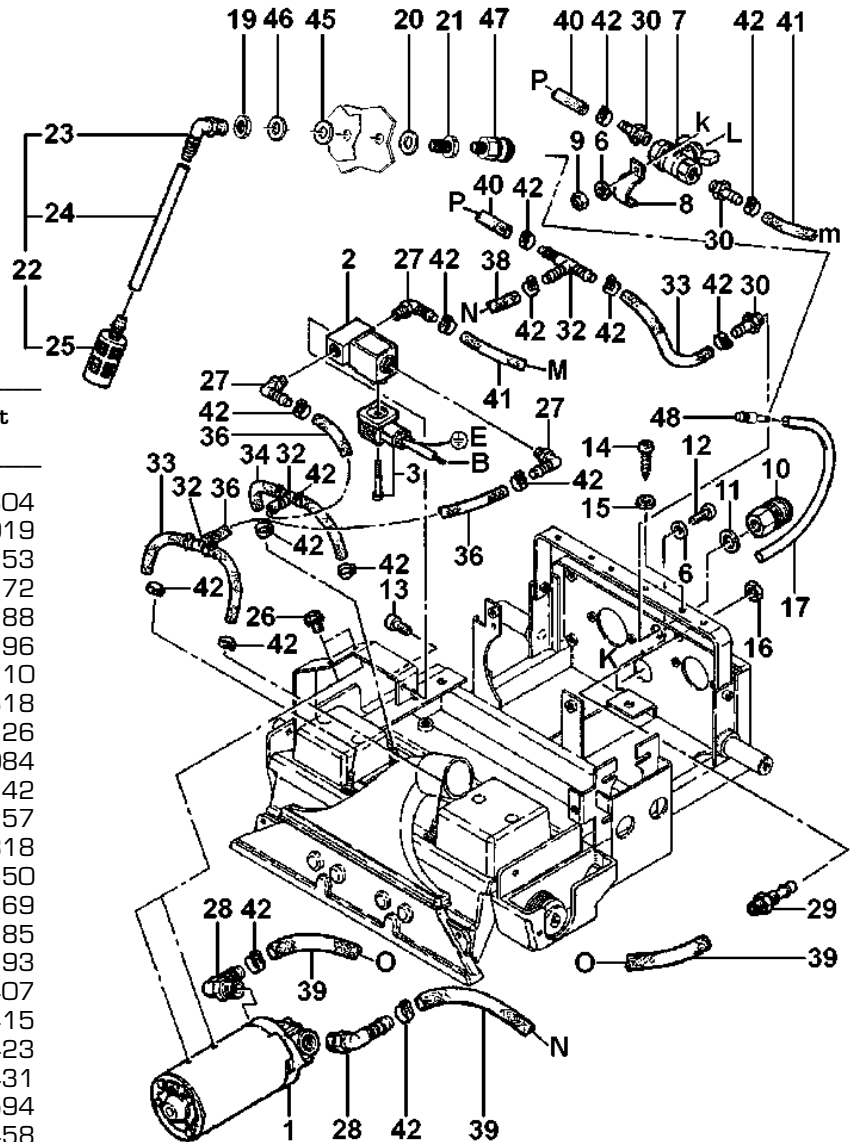

SECTION 400 - NOZZLE ASSEMBLY

UnoClean

WWW.UNOCLEAN.COM

TOLL FREE: 1-888-226-2724

Ref No	Part Description	Part No
1	Brush Canal	403016
2	Front Suction Nozzle	403024
3	Rear Suction Nozzle	403032
4	Pump Holder Bracket	403040
5	Suction Nozzle Adaptor	403059
8	Right Weight	403067
9	Left Weight	403075
10	M6 Washer	401366
11	M6 X 30mm Hex Screw	403083
12	Spray Jet Assy (#13-16)	403091
13	Spray Jet Holder	403105
14	Spray Jet	410993
15	Cup Nut	403121
16	Security Washer	403148
19	Hinge	403156
20	M5 X 12 Hex Screw	403164
21	M5 Washer	402168
22	M8 Washer	405590
23	Lever	403180
24	Round Buffer	403199
25	M8 X 10mm Hex Screw	434337
26	M8 Lockwasher	407208
27	M6 X 16mm Hex Screw	434345
28	M6 Stop-Nut	406635
29	Vacuum Hose	403229
30	M6 X 35 Hex Screw	400858
31	M8 X 16 Hex Screw	406635

SECTION 500 - PUMP ASSEMBLY

Ref No	Part Description	Part No
1	Solution Pump	305804
2	115 Volt Magnetic Valve	457019
3	Magnetic Valve Cable	403253
6	M5 Washer	403172
7	Ball Tap Valve	403288
8	Bracket	403296
9	M5 Stop-Nut	401110
10	Female Qk Connector	403318
11	14/24 X 2mm Washer	403326
12	M5 X 12mm Hex Screw	423084
13	M5 X 8mm Hex Screw	403342
14	KA30 X 10 Screw	402257
15	M3 Washer	402818
16	G ¹ / ₄ " X 4mm Hex Nut	403350
17	Connection Hose	403369
19	G ³ / ₈ " Hex Nut	403385
20	30/17 X 2mm Gasket	403393
21	G ³ / ₈ " Fitting	403407
22	Vacuum Hose Assy (#23-25)	403415
23	³ / ₈ " Angled Fitting	403423
24	Solution Hose	403431
25	Solution Filter	404594
26	Screw	403458
27	8 - 1/8" Angle Fitting	403466
28	8 - 3/8" Angle Fitting	403474
29	Double Fitting	403482
30	8 - 1/4" Fitting	403490
32	Hose Connector	403504
33	110mm Hose	403512
34	140mm Hose	403520
36	300mm Hose	403547
39	400mm Hose	403555
40	200mm Hose	403563
41	650mm Hose	403571
42	14.5mm Clamp	403598
45	35mm Seal	418978
46	35mm Washer	418951
47	Female QK Connector	404616
48	Male Connector	405647