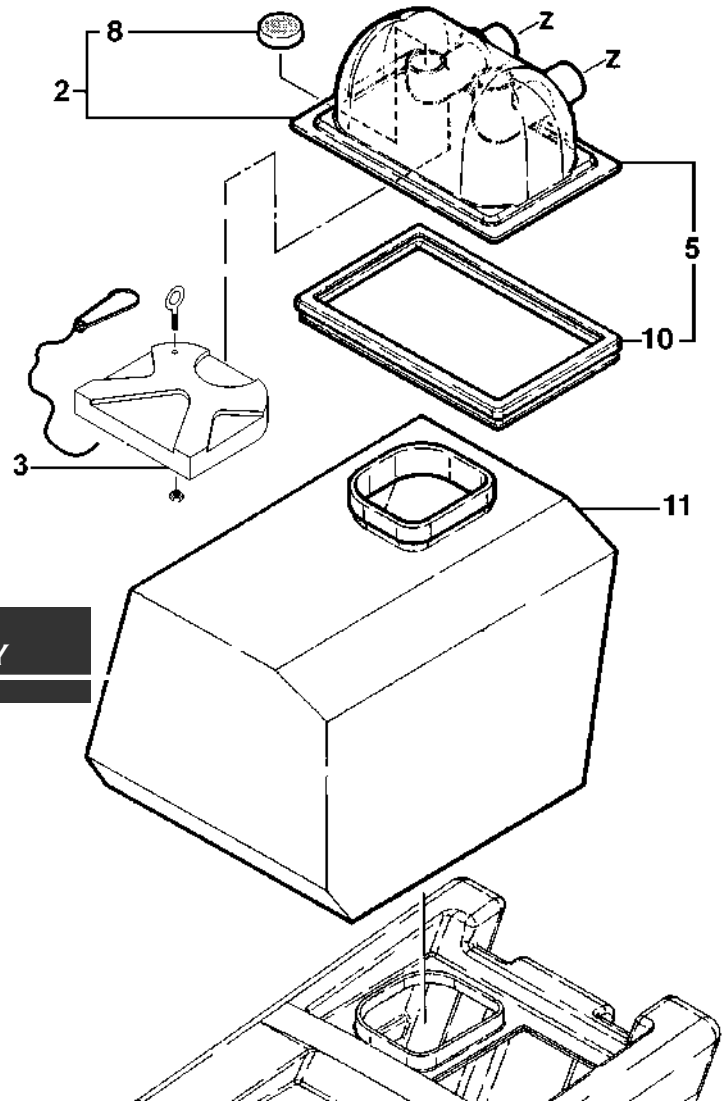

MX-1408 SELF-CONTAINED EXTRACTOR REPLACEMENT PARTS LIST

SECTION 100 - TANK ASSEMBLY

Ref No	Part Description	Part No
2	Dome w/Filter (#2 & 8)	402478
3	Complete Solution Tank Cover	423130
5	Dome w/Filter & Gasket (Includes #2, 8 & 10)	415448
8	Solution Filter	402532
10	Dome Gasket	402540
11	Solution Tank Bladder	402559

SECTION 500 - PUMP ASSEMBLY

Ref No	Part Description	Part No
1	Solution Pump	305804
2	115 Volt Magnetic Valve	457019
3	Magnetic Valve Cable	403253
6	M5 Washer	403172
7	Ball Tap Valve	403288
8	Bracket	403296
9	M5 Stop-Nut	401110
10	Female Qk Connector	403318
11	14/24 X 2mm Washer	403326
12	M5 X 12mm Hex Screw	423084
13	M5 X 8mm Hex Screw	403342
14	KA30 X 10 Screw	402257
15	M3 Washer	402818
16	G ¹ / ₄ " X 4mm Hex Nut	403350
17	Connection Hose	403369
19	G ³ / ₈ " Hex Nut	403385
20	30/17 X 2mm Gasket	403393
21	G ³ / ₈ " Fitting	403407
22	Vacuum Hose Assy (#23-25)	403415
23	³ / ₈ " Angled Fitting	403423
24	Solution Hose	403431
25	Solution Filter	404594
26	Screw	403458
27	8 - 1/8" Angle Fitting	403466
28	8 - 3/8" Angle Fitting	403474
29	Double Fitting	403482
30	8 - 1/4" Fitting	403490
32	Hose Connector	403504
33	110mm Hose	403512
34	140mm Hose	403520
36	300mm Hose	403547
39	400mm Hose	403555
40	200mm Hose	403563
41	650mm Hose	403571
42	14.5mm Clamp	403598
45	35mm Seal	418978
46	35mm Washer	418951
47	Female QK Connector	404616
48	Male Connector	405647