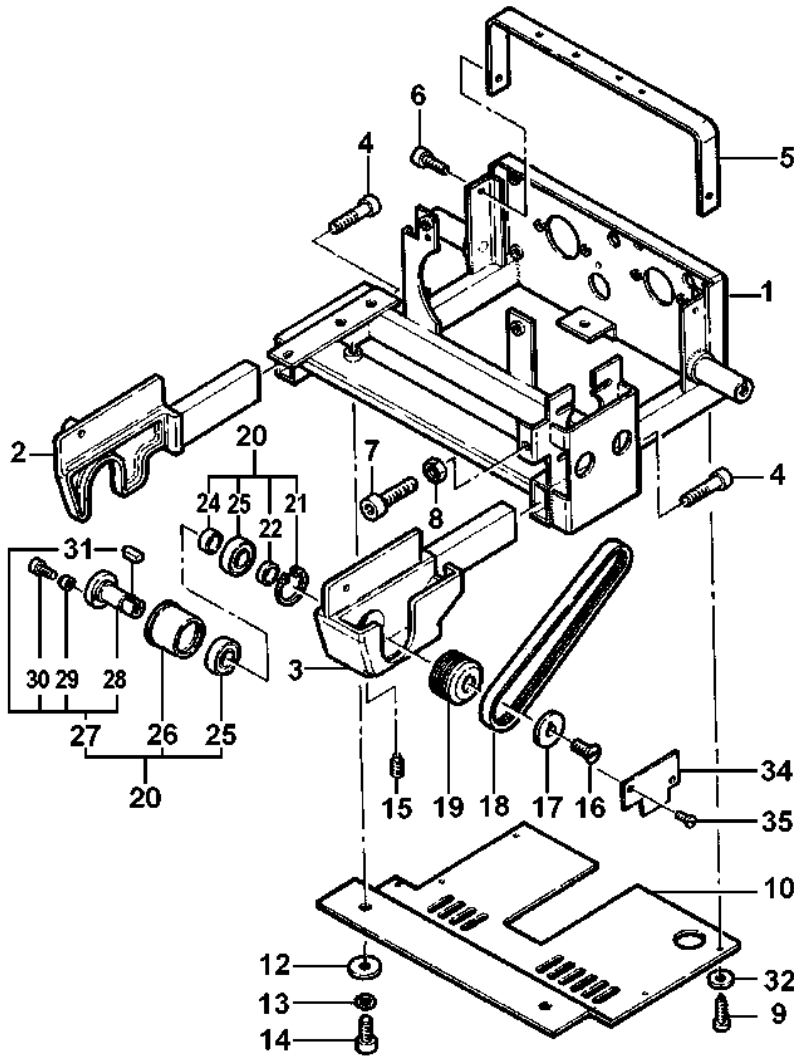

Ref No	Part Description	Part No
1	Complete Chassis Assembly	402567
2	Right Support	402575
3	Left Support	402583
4	M6 X 25mm Hex Screw	404985
5	Frame Bracket	402591
6	M4 X 8mm Hex Screw	404985
7	M8 X 20mm Hex Screw	402656
8	M8 Hex Nut	404888
9	2.9 X 9.5mm Screw	402621
10	Bottom Plate	402648
12	M8 Washer	434329
13	M8 Lock Washer	407208
14	M8 X 20mm Hex Screw	402656
15	M5 X 5mm Set Screw	402664
16	M6 X 12mm Screw	402672
17	30 X 3mm Washer	402680
18	Drive Belt	357030
19	Belt Pulley	404942
20	Axle Assy (#21-31)	402702
21	Retaining Ring	404950
22	8/15 X 4 Spacer Ring	402710
24	13/15 X 6.8 Spacer Ring	402729
25	Ball Bearing	402737
26	Bearing Box	402745
27	Complete Axle (#28-31)	402753
28	Axle	404969
29	7/4.1 X 4 Spacer Ring	402761
30	M4 X 8mm Hex Screw	402788
31	Wedge Key	402796
32	M3 Washer	402818
34	Cover	404977
35	M4 X 8 Screw	404985

SECTION 500 - PUMP ASSEMBLY

Ref No	Part Description	Part No
1	Solution Pump	305804
2	115 Volt Magnetic Valve	457019
3	Magnetic Valve Cable	403253
6	M5 Washer	403172
7	Ball Tap Valve	403288
8	Bracket	403296
9	M5 Stop-Nut	401110
10	Female Qk Connector	403318
11	14/24 X 2mm Washer	403326
12	M5 X 12mm Hex Screw	423084
13	M5 X 8mm Hex Screw	403342
14	KA30 X 10 Screw	402257
15	M3 Washer	402818
16	G ¹ / ₄ " X 4mm Hex Nut	403350
17	Connection Hose	403369
19	G ³ / ₈ " Hex Nut	403385
20	30/17 X 2mm Gasket	403393
21	G ³ / ₈ " Fitting	403407
22	Vacuum Hose Assy (#23-25)	403415
23	³ / ₈ " Angled Fitting	403423
24	Solution Hose	403431
25	Solution Filter	404594
26	Screw	403458
27	8 - 1/8" Angle Fitting	403466
28	8 - 3/8" Angle Fitting	403474
29	Double Fitting	403482
30	8 - 1/4" Fitting	403490
32	Hose Connector	403504
33	110mm Hose	403512
34	140mm Hose	403520
36	300mm Hose	403547
39	400mm Hose	403555
40	200mm Hose	403563
41	650mm Hose	403571
42	14.5mm Clamp	403598
45	35mm Seal	418978
46	35mm Washer	418951
47	Female QK Connector	404616
48	Male Connector	405647