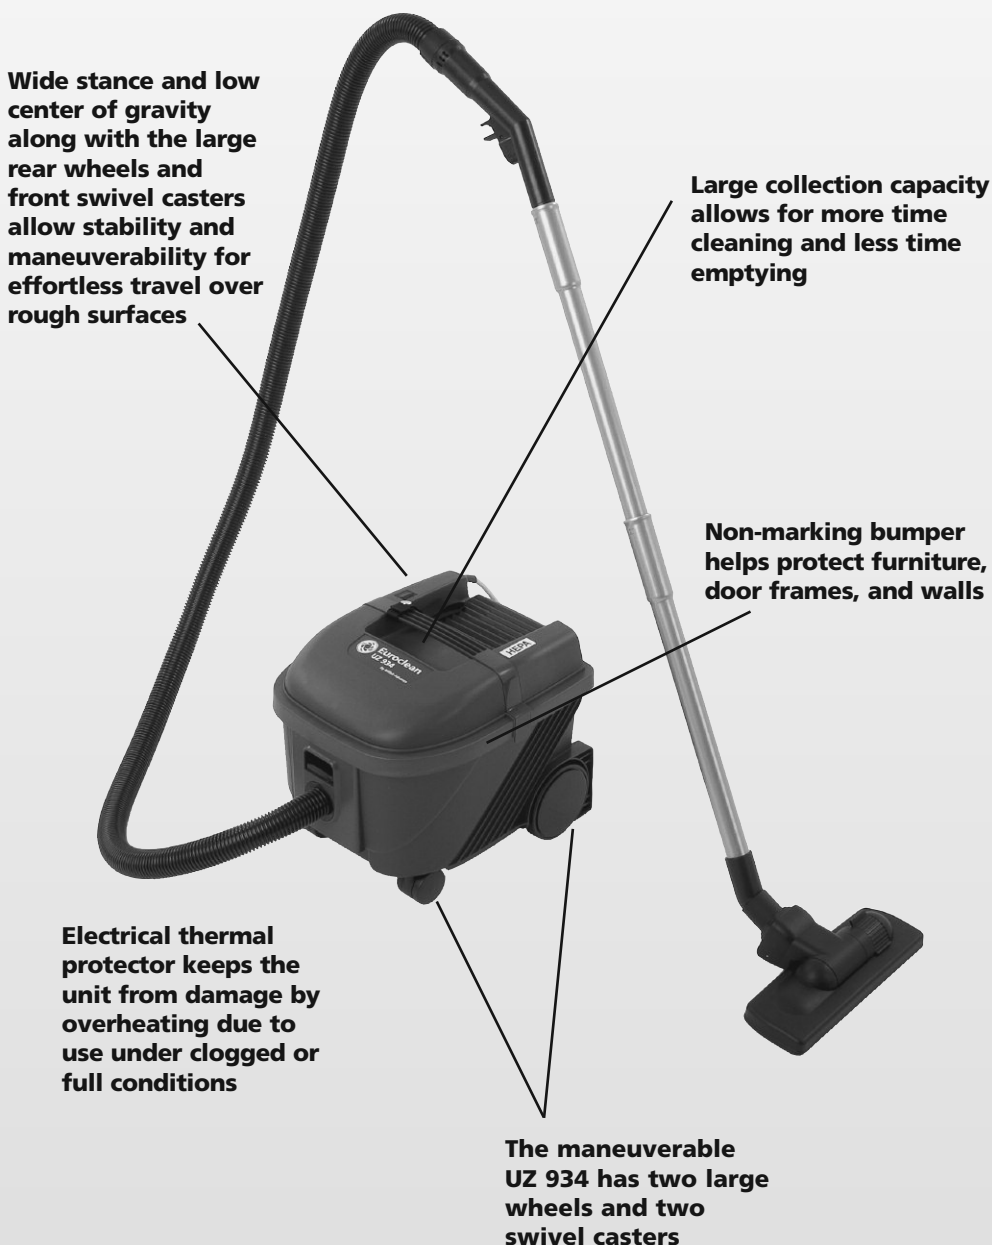

UZ 934 & UZ 934-H

Lightweight Canister Vacuums

The Euroclean UZ 934 and UZ 934-H dry pick-up tank vacuum cleaners give you power and durability in an economical, lightweight machine. Perfect for the contract cleaner, the UZ 934 provides reliability you can count on.

Three separate filtration systems – pleated filter, filter bag and exhaust filter – help assure cleaner Indoor Air Quality. A H.E.P.A. filter is standard on the UZ 934-H model.

Quiet, easily maneuverable on hard floors or carpets, and extremely powerful with a thermal-protected 1,000-watt motor, the UZ 934 an all around answer for nearly every cleaning need.

The UZ 934 and UZ 934-H are perfect for...

- Offices
- Schools
- Hotels / Motels
- Healthcare Centers
- Retail Outlets
- Restaurants

Euroclean