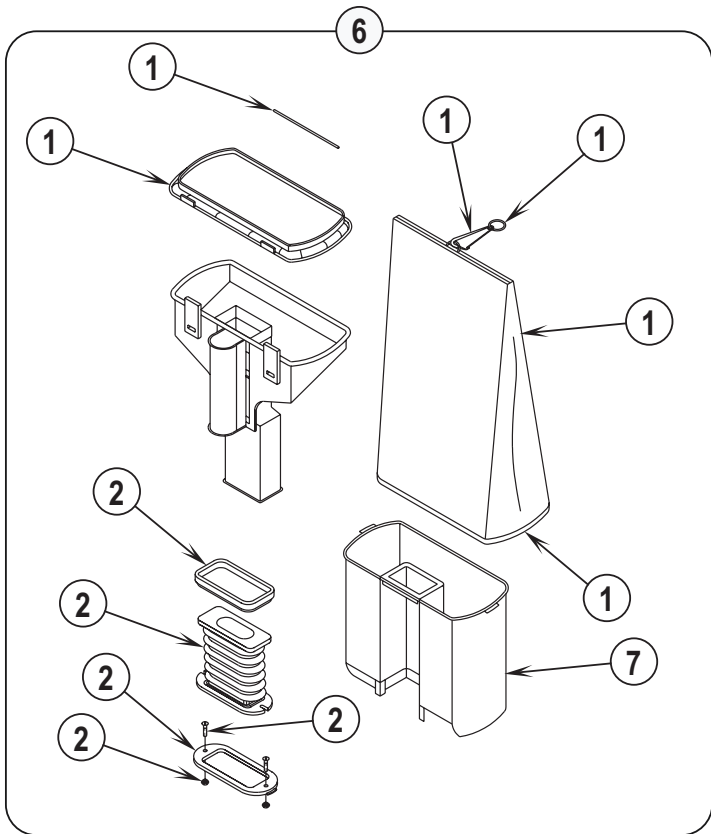

04-11

BASE ASSEMBLY

05-9

ReliaVac™ 12DC

3

Item	Ref. No.	Qty	Description
1	56648400	1	Brush Height Knob Assembly
2	56648401	1	Hood Assembly
3	56648405	1	Switch Assembly
4	56648410	1	Hardware Kit Base
5	56630765	2	Spring, Ext .304d .930l .055wd
6	56648406	1	Motor & Seal Assembly
7	56648441	1	Base Assembly-12, Dirt Cup
8	56648422	1	Wheel Assembly
9	56630563	1	Belt-Disturbulator Drive
10	56630489	1	Disturbulator, Assembly
11	56648417	1	Power Cord Assembly (see #3 on page 5)
12	56630478	1	Asm, Plate--Bottom
13	56648412	1	Brush Strip Kit
14	56648418	1	Air Duct Assembly
15	56630508	1	Guard, Furn--Clear Blue, 31.00l
16	56630395	1	Pedal, Foot--Uprt, White
18	56648420	1	Pulley and Fan Kit
22	56630561	2	Carbon Brush, Mtr
23	56630620	1	Spring, Ext .275d 1.50l .024wd
**	56052964	1	Magnet, Permanent
**	56630325	1	Upright Vacuum Accessory Kit

* = Not Shown

** = Not Included (optional)