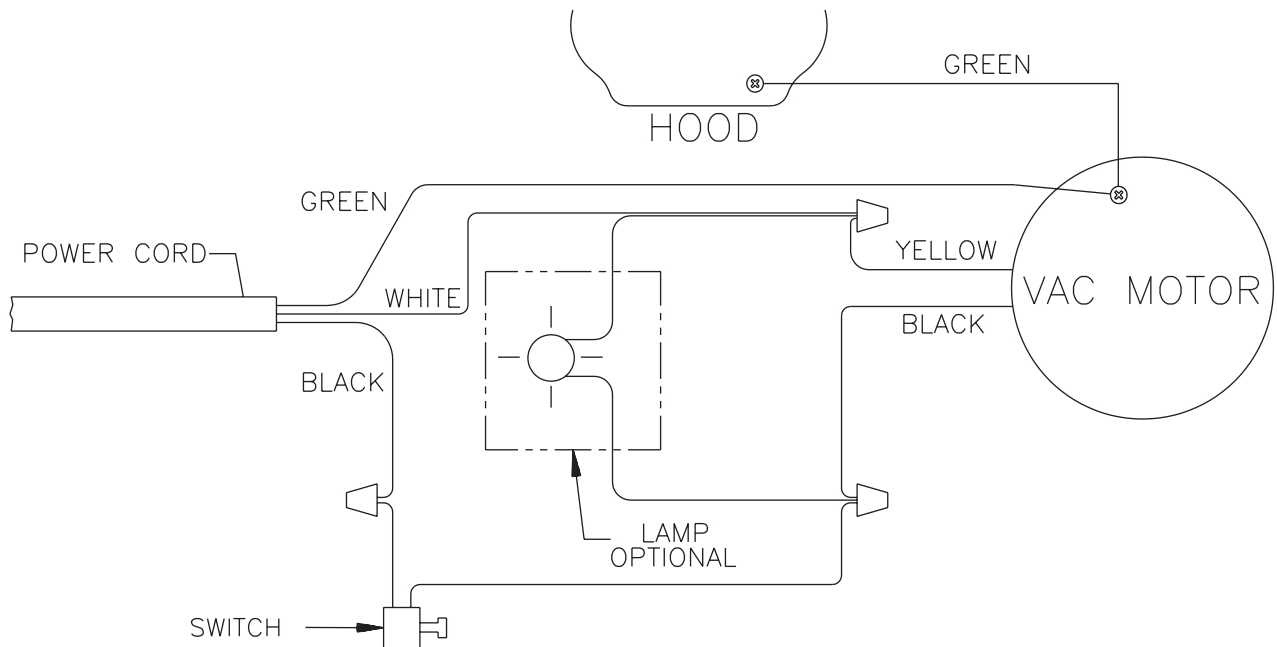

Item	Ref. No.	Qty	Description
1	56648404	1	Dirt Cup Bag Kit
2	56648427	1	Dirt Cup Bellows Kit
3	56648417	1	Power Cord Assy (see #11 on page 3)
5	56648411	1	Handle Assy
6	56039515	1	Dirt Cup Kit
7	56630249	1	Cup--Dirt,Clear Plstc
8	56630353	1	Hook,Cord--Uprt,Dark Gray
9	56648429	1	Grip,Handle--Dark Gray