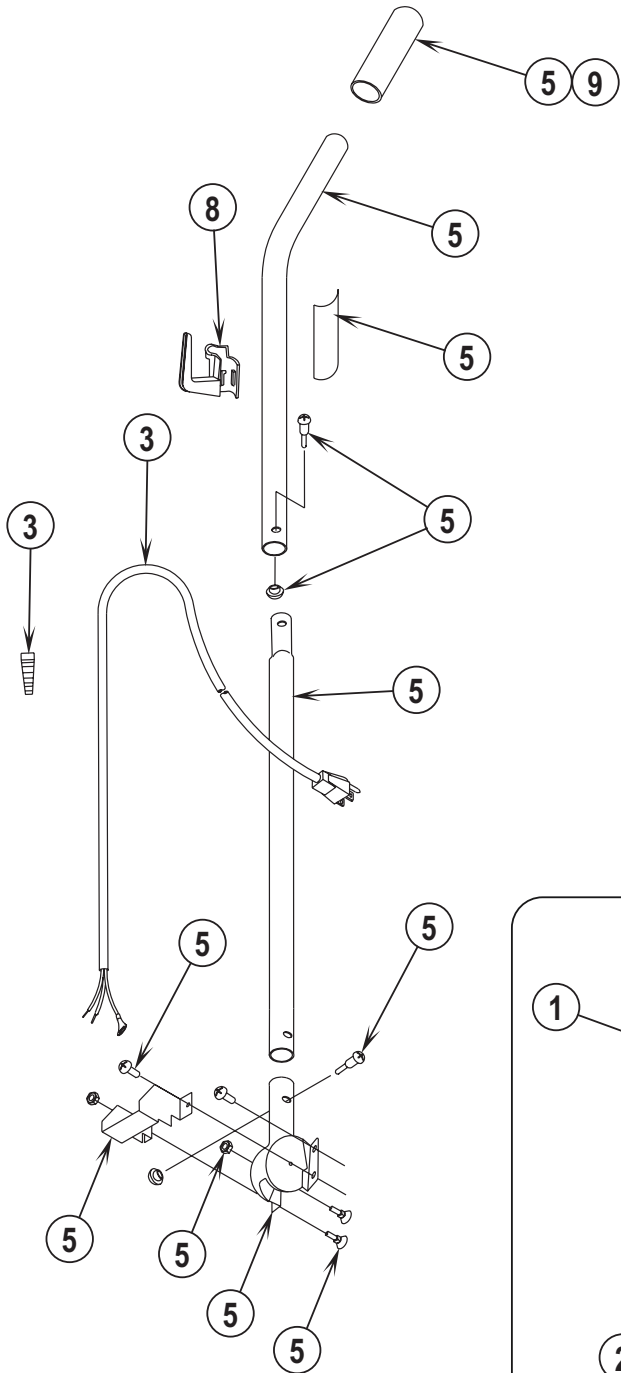

ReliaVac™ 12DC

PARTS LIST

Nilfisk-Advance MODEL 56648070

**Nilfisk
Advance**

setting standards

11/04 revised 9/05 FORM NO. 56042462

DESCRIPTION	PAGE
Base Assembly.....	2-3
Handle Assembly	4-5
Wiring Diagram	5

WHEN ORDERING PARTS

- * Use the 8 digit numbers from the "Ref. No." columns in this parts list.
- * Specify the model and serial number of the machine.
- * Use the space below to record the model and serial number for future reference.

Model _____ Serial No. _____

04-11

BASE ASSEMBLY

05-9

ReliaVac™ 12DC**3**

Item	Ref. No.	Qty	Description
1	56648400	1	Brush Height Knob Assembly
2	56648401	1	Hood Assembly
3	56648405	1	Switch Assembly
4	56648410	1	Hardware Kit Base
5	56630765	2	Spring, Ext .304d .930l .055wd
6	56648406	1	Motor & Seal Assembly
7	56648441	1	Base Assembly-12, Dirt Cup
8	56648422	1	Wheel Assembly
9	56630563	1	Belt-Disturbulator Drive
10	56630489	1	Disturbulator, Assembly
11	56648417	1	Power Cord Assembly (see #3 on page 5)
12	56630478	1	Asm, Plate--Bottom
13	56648412	1	Brush Strip Kit
14	56648418	1	Air Duct Assembly
15	56630508	1	Guard, Furn--Clear Blue, 31.00l
16	56630395	1	Pedal, Foot--Uprt, White
18	56648420	1	Pulley and Fan Kit
22	56630561	2	Carbon Brush, Mtr
23	56630620	1	Spring, Ext .275d 1.50l .024wd
**	56052964	1	Magnet, Permanent
**	56630325	1	Upright Vacuum Accessory Kit

* = Not Shown

** = Not Included (optional)

Item	Ref. No.	Qty	Description
1	56648404	1	Dirt Cup Bag Kit
2	56648427	1	Dirt Cup Bellows Kit
3	56648417	1	Power Cord Assy (see #11 on page 3)
5	56648411	1	Handle Assy
6	56039515	1	Dirt Cup Kit
7	56630249	1	Cup--Dirt,Clear Plstc
8	56630353	1	Hook,Cord--Uprt,Dark Gray
9	56648429	1	Grip,Handle--Dark Gray