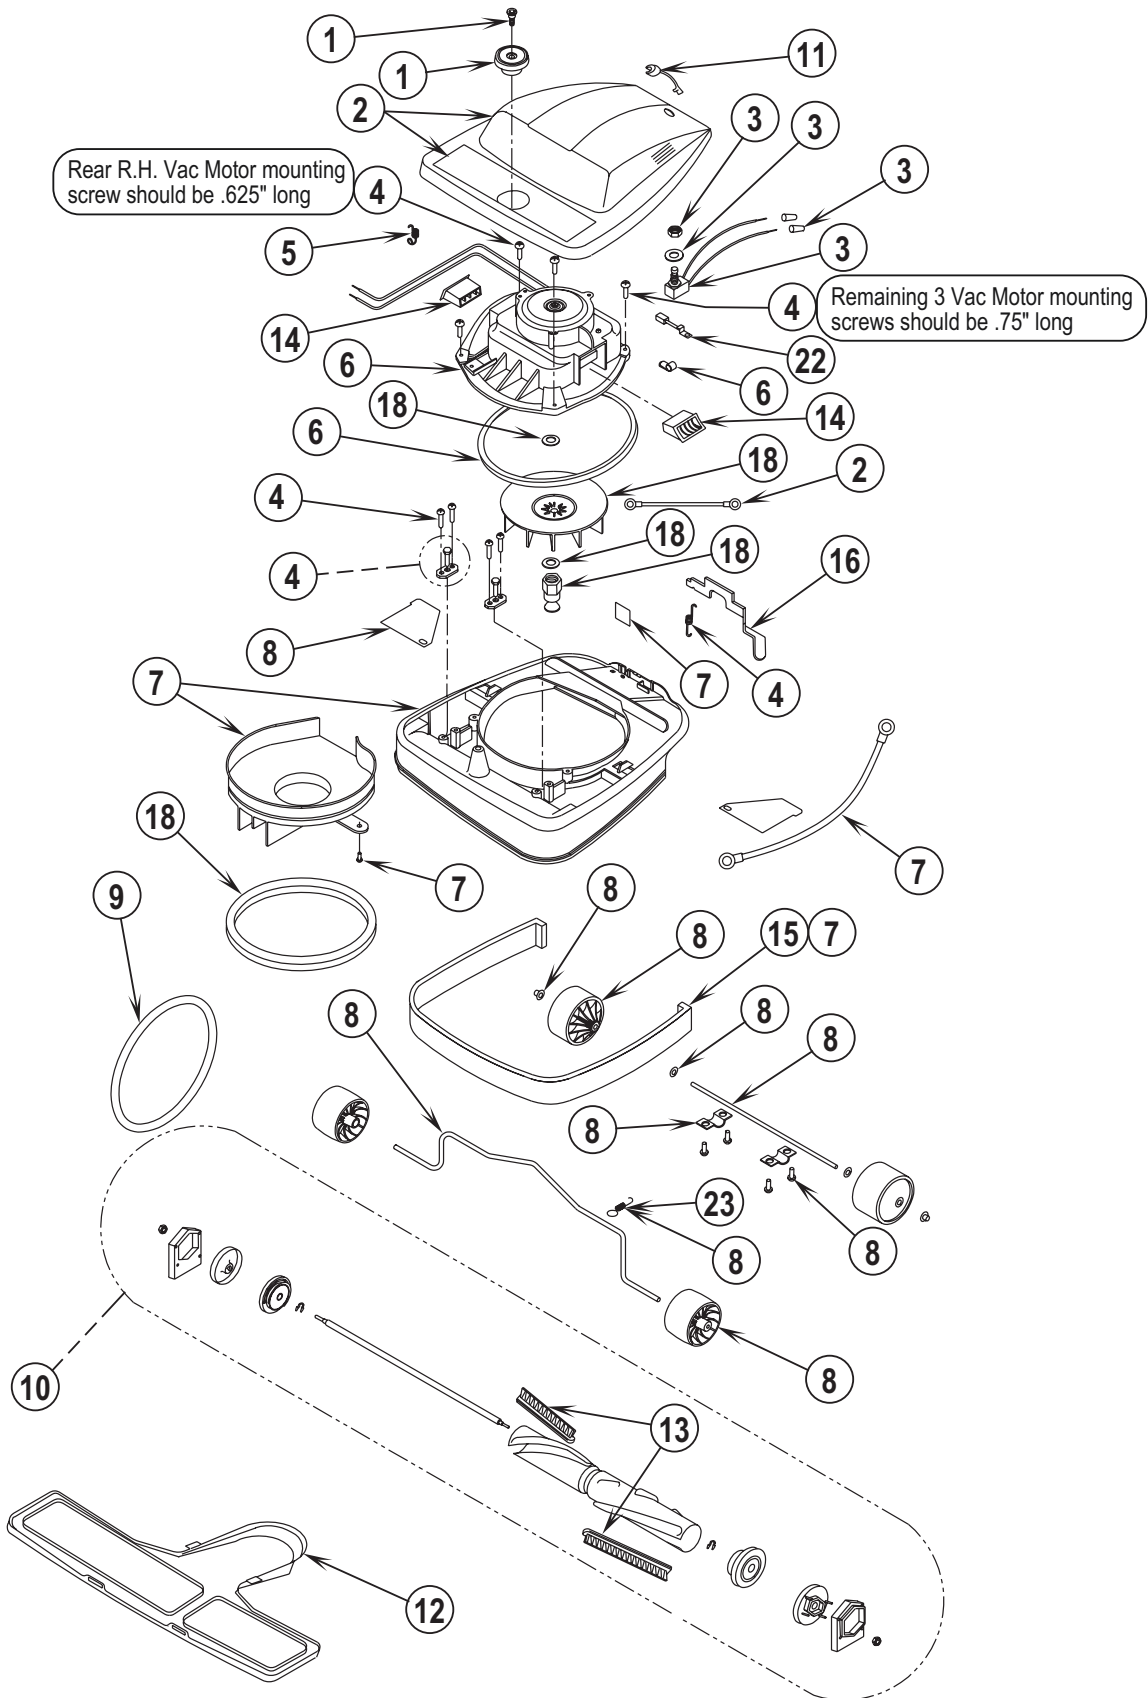

ReliaVac™ 12DC

PARTS LIST

Nilfisk-Advance MODEL 56648070

**Nilfisk
Advance**

setting standards

11/04 revised 9/05 FORM NO. 56042462

DESCRIPTION	PAGE
Base Assembly.....	2-3
Handle Assembly	4-5
Wiring Diagram	5

WHEN ORDERING PARTS

- * Use the 8 digit numbers from the "Ref. No." columns in this parts list.
- * Specify the model and serial number of the machine.
- * Use the space below to record the model and serial number for future reference.

Model _____ Serial No. _____

04-11

BASE ASSEMBLY

05-9

ReliaVac™ 12DC**3**

Item	Ref. No.	Qty	Description
1	56648400	1	Brush Height Knob Assembly
2	56648401	1	Hood Assembly
3	56648405	1	Switch Assembly
4	56648410	1	Hardware Kit Base
5	56630765	2	Spring, Ext .304d .930l .055wd
6	56648406	1	Motor & Seal Assembly
7	56648441	1	Base Assembly-12, Dirt Cup
8	56648422	1	Wheel Assembly
9	56630563	1	Belt-Disturbulator Drive
10	56630489	1	Disturbulator, Assembly
11	56648417	1	Power Cord Assembly (see #3 on page 5)
12	56630478	1	Asm, Plate--Bottom
13	56648412	1	Brush Strip Kit
14	56648418	1	Air Duct Assembly
15	56630508	1	Guard, Furn--Clear Blue, 31.00l
16	56630395	1	Pedal, Foot--Uprt, White
18	56648420	1	Pulley and Fan Kit
22	56630561	2	Carbon Brush, Mtr
23	56630620	1	Spring, Ext .275d 1.50l .024wd
**	56052964	1	Magnet, Permanent
**	56630325	1	Upright Vacuum Accessory Kit

* = Not Shown

** = Not Included (optional)

Item	Ref. No.	Qty	Description
1	56648404	1	Dirt Cup Bag Kit
2	56648427	1	Dirt Cup Bellows Kit
3	56648417	1	Power Cord Assy (see #11 on page 3)
5	56648411	1	Handle Assy
6	56039515	1	Dirt Cup Kit
7	56630249	1	Cup--Dirt,Clear Plstc
8	56630353	1	Hook,Cord--Uprt,Dark Gray
9	56648429	1	Grip,Handle--Dark Gray