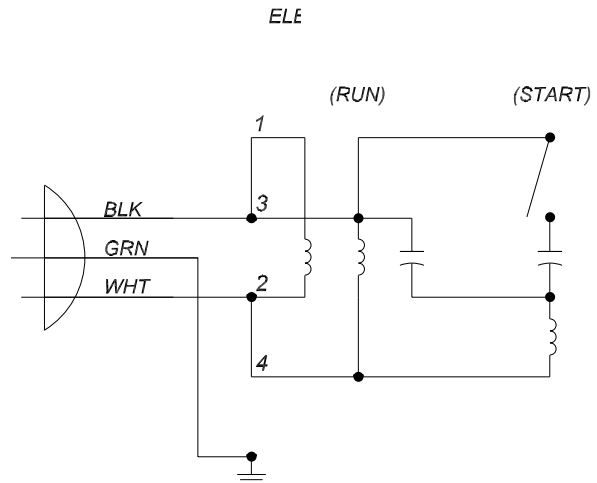

All Models (except TS) Motor Schematic