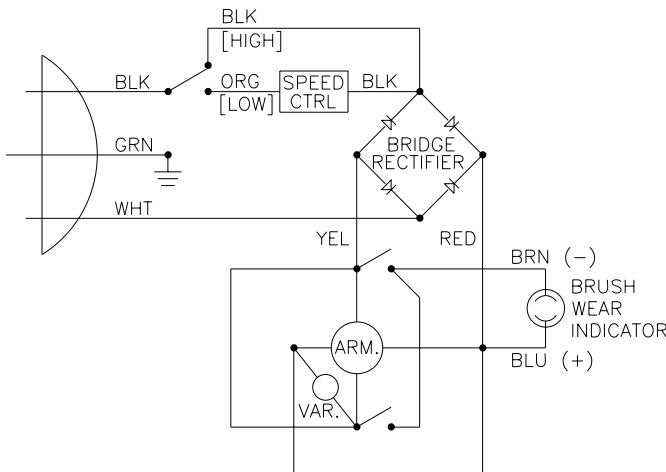

TS Motor Schematic