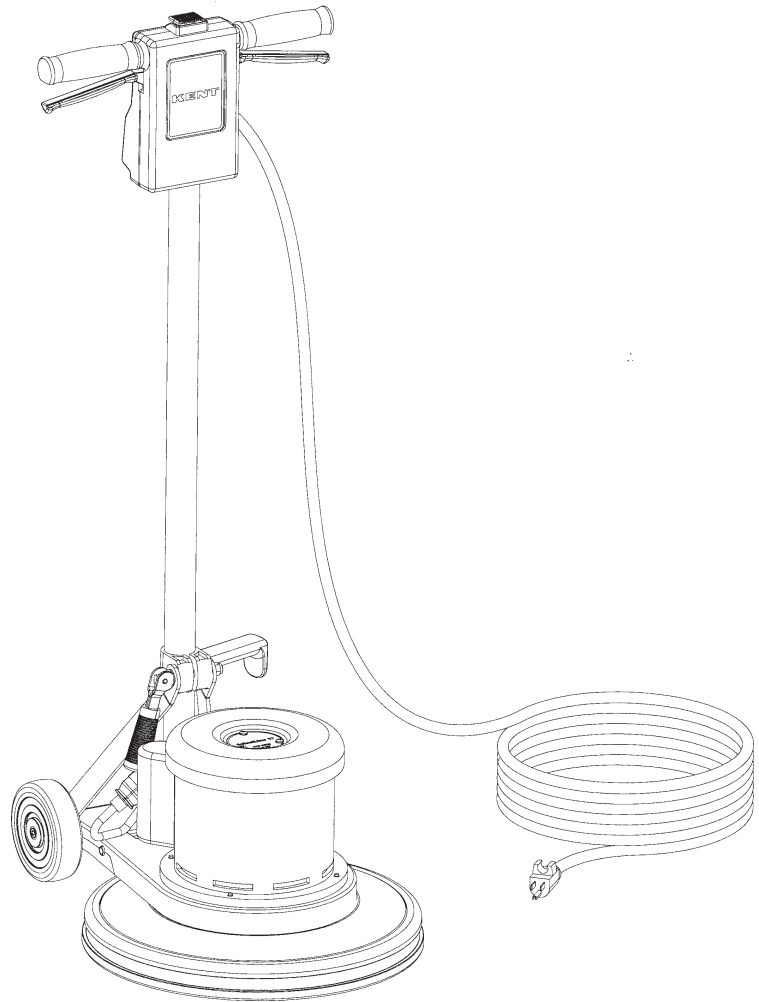

SelectLine 13, 17, 20

SelectLine 17HD, 20HD, 20TS

PARTS LIST

**KENT Models: 01283A (13); 01300A (17); 01380A (20);
01340A (17HD); 01420A (20HD); 01450A (20TS)**

KENT

Simple. Clean.

7/05 revised 8/06 FORM NO. 71052A

DESCRIPTION	PAGE
Optional Accessories	3
Assembly Drawing	4
Assembly Parts List	5
Wiring Diagram	5

WHEN ORDERING PARTS

- * Use the 6 or 8 digit numbers from the "Part No." columns in this parts list.
- * Specify the model and serial number of the machine.
- * Use the space below to record the model and serial number for future reference.