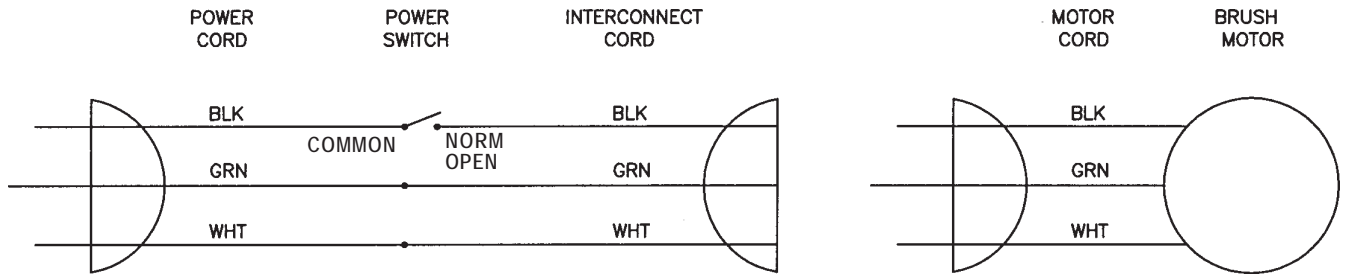

Ref. #	Part No.	Description	Qty.
16	61716A	Cover, Drip (13, 17, 20, 17HD, 20HD)	1
	61717A	Cover, Drip (20TS)	1
17A	40761A	Motor, (13, 17, 20)	1
	40694A	Start Capacitor (supplied with motor)	1
	40695A	Run Capacitor (supplied with motor)	1
	53190A	Start Switch (supplied with motor)	1
	53645A	Gearbox, (13, 17, 20)	1
	69195A	Coupling (supplied with gearbox)	1
17B	40763A	Motor, (17HD, 20HD)	1
	40694A	Start Capacitor (supplied with motor)	1
	53191A	Run Capacitor (supplied with motor)	1
	53190A	Start Switch (supplied with motor)	1
	53646A	Gearbox, (17HD, 20HD)	1
	69195A	Coupling (supplied with gearbox)	1
17C	40764A	Motor, (20TS)	1
	51405A	Brush (supplied with motor)	4
	912287	Rectifier (supplied with motor)	1
	46735A	Speed Control (supplied with motor)	1
	40851A	Toggle Switch (supplied with motor)	1
	53647A	Gearbox, (20TS)	1
	69195A	Coupling (supplied with gearbox)	1
18	21088A	Mainframe	1
19	61740A	Link Arm, Left	1
NI	30758A	Pad Driver (13)	1
NI	30638A	Pad Driver (17)	1
NI	30639A	Pad Driver (20)	1

Floor Machine Schematic