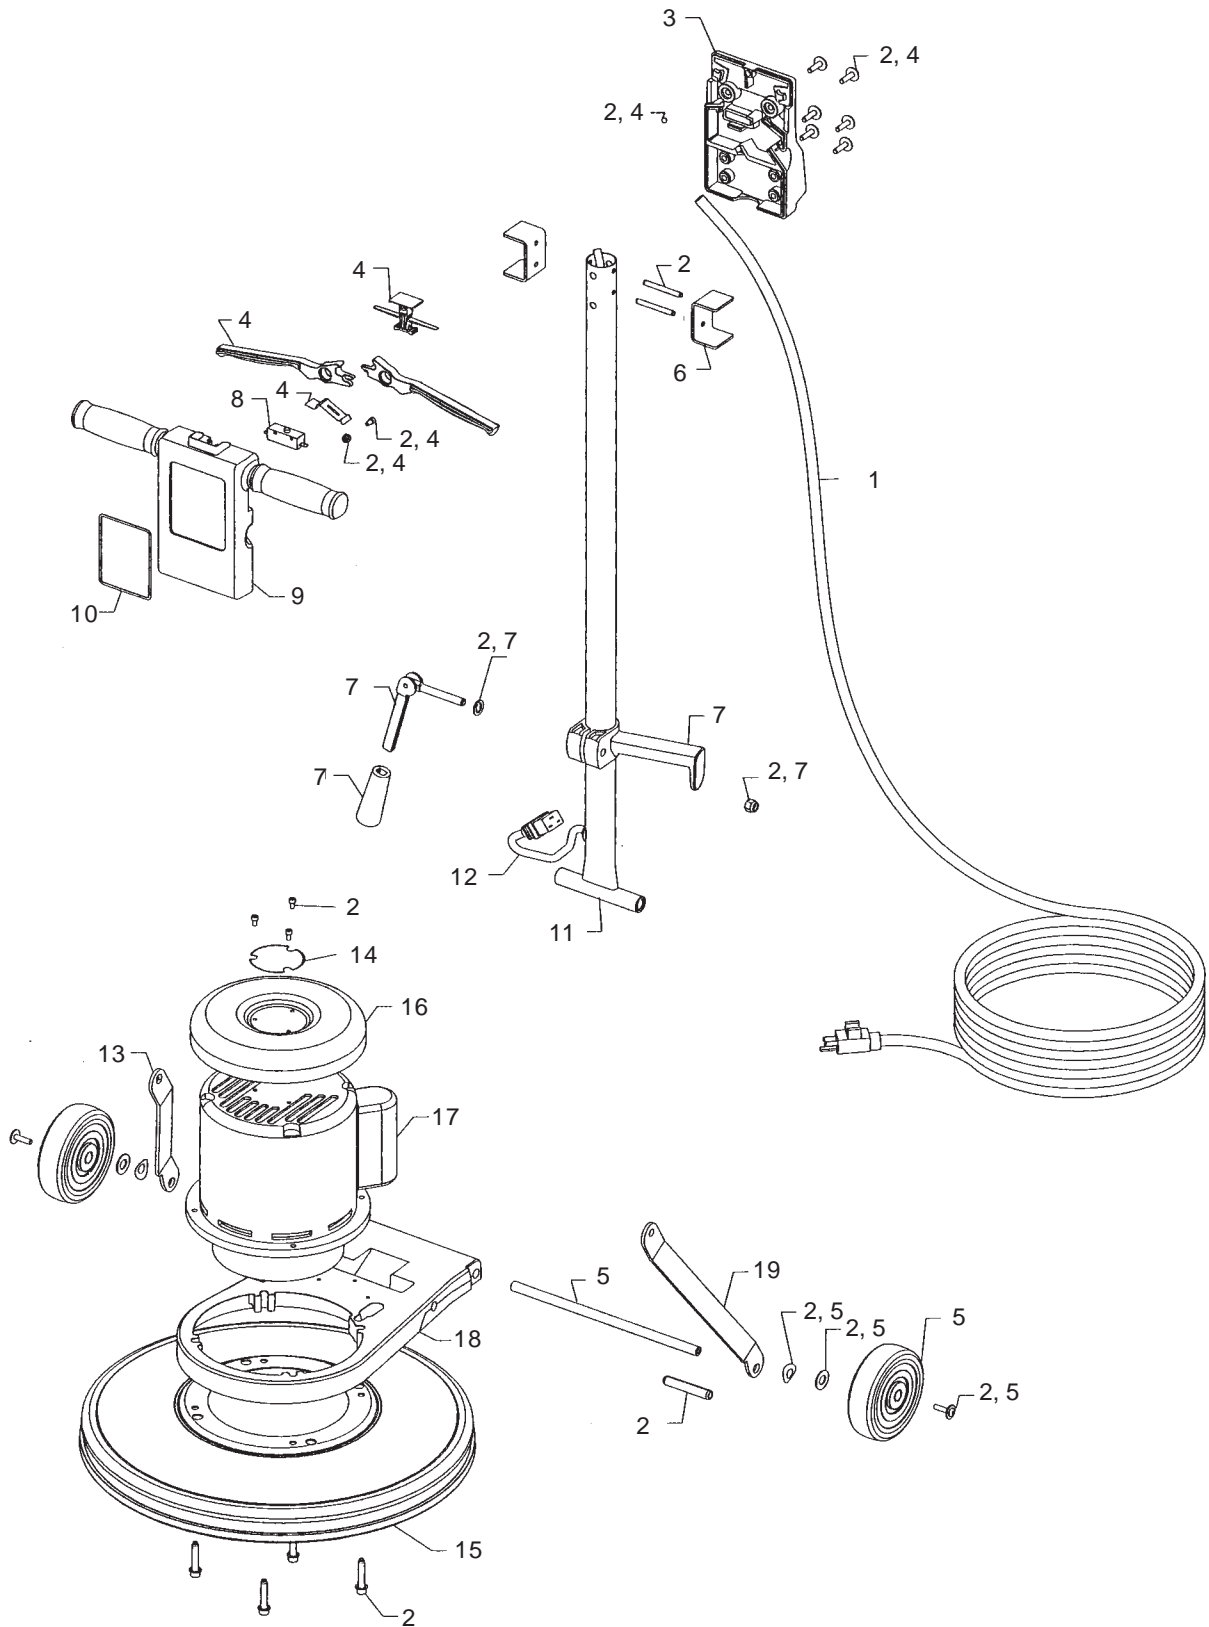

SelectLine 13, 17, 20

SelectLine 17HD, 20HD, 20TS

PARTS LIST

**KENT Models: 01283A (13); 01300A (17); 01380A (20);
01340A (17HD); 01420A (20HD); 01450A (20TS)**

KENT

Simple. Clean.

7/05 revised 8/06 FORM NO. 71052A

DESCRIPTION	PAGE
Optional Accessories	3
Assembly Drawing	4
Assembly Parts List	5
Wiring Diagram	5

WHEN ORDERING PARTS

- * Use the 6 or 8 digit numbers from the "Part No." columns in this parts list.
- * Specify the model and serial number of the machine.
- * Use the space below to record the model and serial number for future reference.

NOTE: Pad Holders and Brushes come complete with Industry Standard NP-92 Clutch Plate.

Ref. #	Part No.	Description	Qty.
1	40760A	Cord Power	1
2	11015A	Hardware Kit	1
3	56201657	Handle, Rear	1
4	11017A	Trigger Kit	1
5	11018A	Wheel Kit	2
6	61726A	Handle Mount	2
7	11019A	Handle Clamp Kit	1
8	56201034	Switch, SPST	1
9	56201656	Handle, Front	1
10	70976A	Label, Handle Kent	1
11	61373A	Handle Tube	1
12	40774A	Cord, Interconnect	1
13	61741A	Link Arm, Right	1
14	71170A	Label, SelectLine 13	1
	70984A	Label, SelectLine 17	1
	70985A	Label, SelectLine 17HD	1
	70986A	Label, SelectLine 20	1
	70987A	Label, SelectLine 20HD	1
	70988A	Label, SelectLine 20TS	1
15A	61844A	Housing (13)	1
	50972A	Bumper (13)	1
15B	11006A	Housing Assembly (17)	1
	61715A	Housing (17)	1
	30381A	Bumper (17)	1
15C	11007A	Housing Assembly (20)	1
	61714A	Housing (20)	1
	50784A	Bumper (20)	1