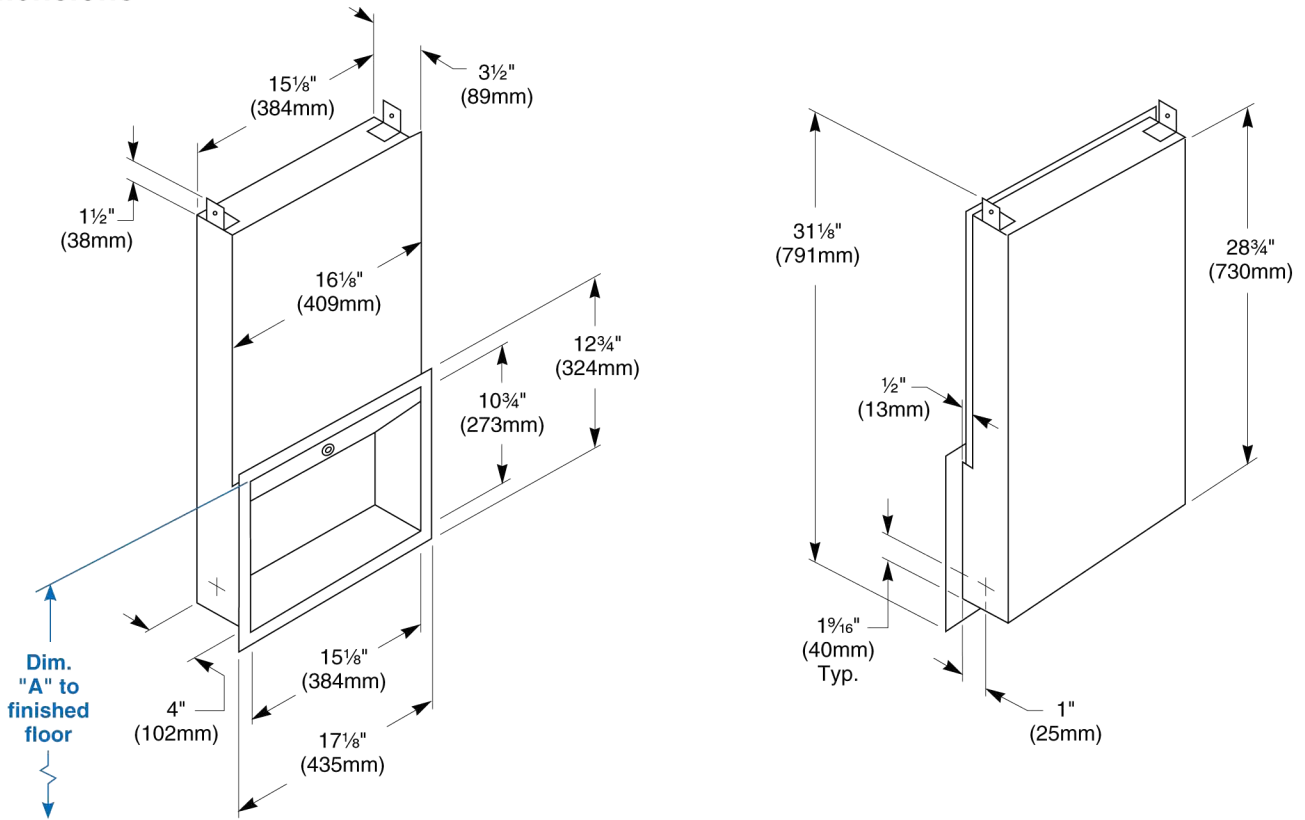

Installation

Verify all rough-in dimensions prior to installation. Requires rough wall opening 15½"W x 30¼"H x 4"D. Install cabinet prior to installation of wall surface or mirror. Secure to framing with mounting screws (included) at holes provided. Shim at screw points as required.

Guide Specification

Recessed multi-purpose unit (for behind wall or mirror installation) consisting of recessed towel dispenser and shelf and shall be fabricated of stainless steel with exposed surfaces in satin finish. Towel dispenser with piano hinge and tumbler lock. Towel dispenser capacity 800 multi-fold or 600 C-fold towels.

Overall dimensions: 17½"W x 31½"H x 4"D.

ADA Compliant

- Consult local and national accessibility codes for proper installation guidelines.
- Conformity and compliance to local and national codes is the responsibility of the installer.

Dimensions

Dim. "A" Key Surface:	For Dim. "A"	Top of Rough Wall Opening	Bottom of Rough Wall Opening
Paper towel top of opening to finished floor	48" (1219mm)	67" (1702mm)	35 ⁷ / ₈ " (911mm)
	45" (1143mm)	64" (1626mm)	32 ⁷ / ₈ " (835mm)
	42" (1067mm)	61" (1549mm)	29 ⁷ / ₈ " (759mm)
	40" (1016mm)	59" (1499mm)	27 ⁷ / ₈ " (708mm)
Rough wall opening:			
Recessed:	15 ⁵ / ₈ " (397mm) Wide x 31 ¹ / ₈ " (791mm) High x 4" (102mm) Deep		