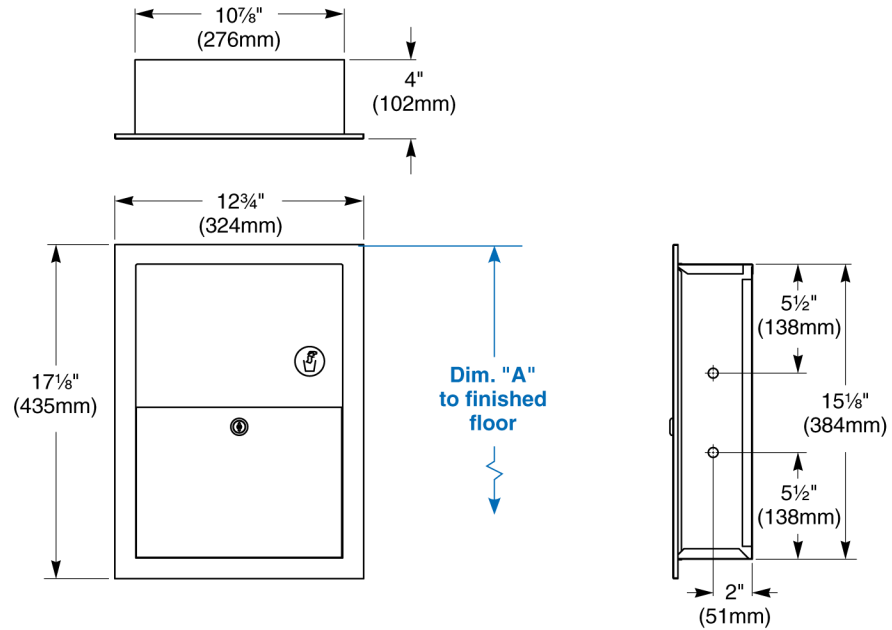

Installation

Verify all rough-in dimensions prior to installation. Requires rough wall opening 11¾"W x 15¾"H x 4"D. Secure to framing with mounting screws (included) at holes provided. Shim at screw points as required.

Overall dimensions: 12¾"W x 17¾"H x 4"D.

ADA Compliant

- Consult local and national accessibility codes for proper installation guidelines.
- Conformity and compliance to local and national codes is the responsibility of the installer.

Dim. "A" Key Surface:	For Dim. "A"	Top of Rough Wall Opening	Bottom of Rough Wall Opening
Top of door ($6\frac{1}{4}$ " door opening) to finished floor	48" (1219mm)	48" (1219mm)	$32\frac{5}{8}$ " (829mm)
	45" (1143mm)	45" (1143mm)	$29\frac{5}{8}$ " (752mm)
	42" (1067mm)	42" (1067mm)	$26\frac{5}{8}$ " (676mm)
	36" (914mm)	36" (914mm)	$20\frac{5}{8}$ " (524mm)
	33" (838mm)	33" (838mm)	$17\frac{5}{8}$ " (448mm)
Rough wall opening:			
Recessed:	$11\frac{1}{8}$ " (289mm) Wide x $15\frac{3}{8}$ " (391mm) High x 4" (102mm) Deep		