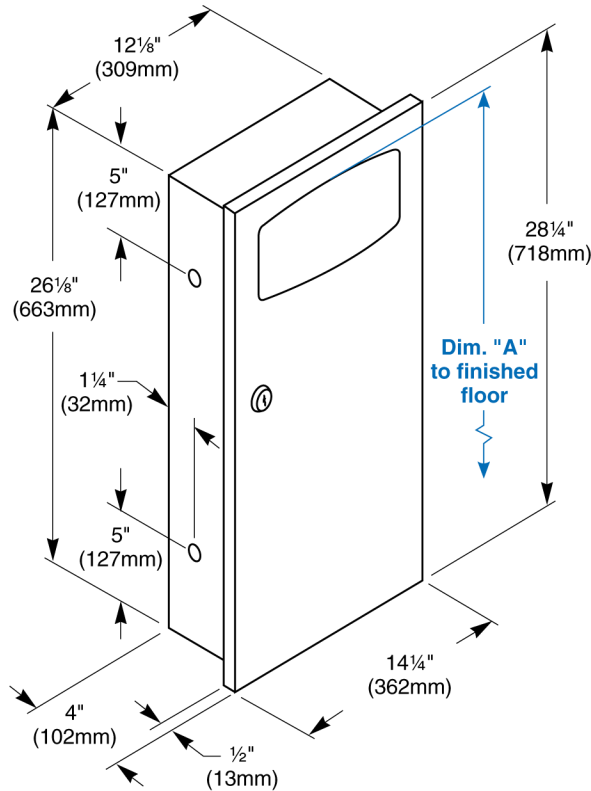

Operation

Waste receptacle insert removable by unlocking cabinet door.

Installation

Verify all rough-in dimensions prior to installation. Recessed unit requires rough wall opening 12½"W x 26½"H x 4"D. Secure to framing with mounting screws (included) at holes provided. Shim at screw points as required.

Guide Specification

Recessed waste receptacle shall be fabricated of heavy gauge stainless steel with exposed surfaces in satin finish. Cabinet door of 18 gauge stainless steel with full-length piano hinge and secured by tumbler lock. Removable 2.8-gal. leakproof molded plastic insert for waste receptacle.

Overall dimensions: 14¼"W x 28¼"H x 4"D.

ADA Compliant

- Consult local and national accessibility codes for proper installation guidelines.
- Conformity and compliance to local and national codes is the responsibility of the installer.

Dimensions

Dim. "A" Key Surface:	For Dim. "A"	Top of Rough Wall Opening	Bottom of Rough Wall Opening
Top of door (5½" door opening) to finished floor	48" (1219mm)	49" (1245mm)	22¾" (568mm)
	45" (1143mm)	46" (1168mm)	19¾" (492mm)
	42" (1067mm)	43" (1092mm)	16¾" (416mm)
	40" (1016mm)	41" (1041mm)	14¾" (365mm)
Rough wall opening:			
Surface Mount:	No rough opening, see overall dimensions		
Recessed:	12½" (321mm) Wide x 26½" (677mm) High x 4" (102mm) Deep		
Semi-Recessed:	12½" (321mm) Wide x 26½" (677mm) High x 1½" (39mm) Deep		