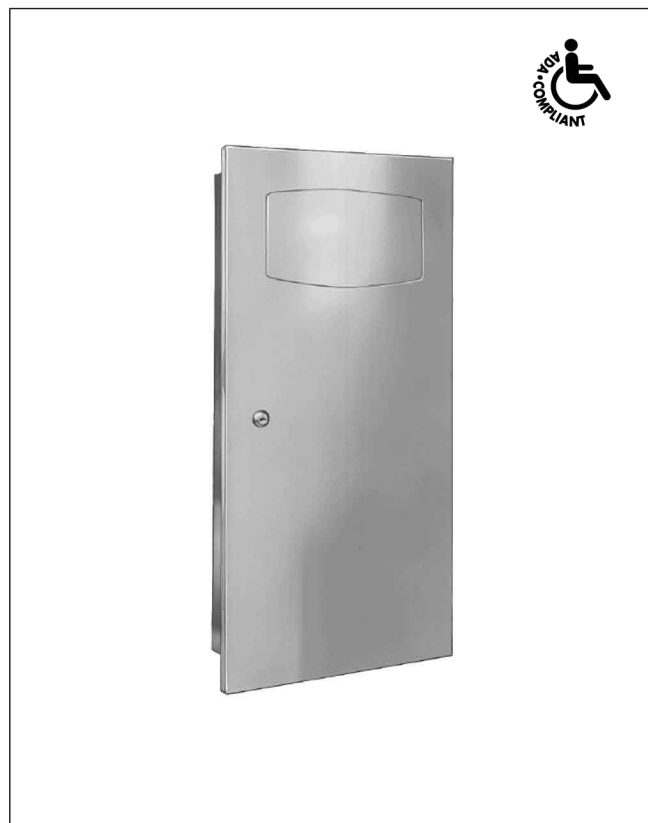

- ☐ **Model 3257 — Recessed**
- ☐ **Model 3257-10 — Semi-Recessed**
  (recesses 1½", projects 2½")
- ☐ **Model 3257-11 — Surface-Mounted**
  (projects 4")

- ☒ Contemporary Series — Satin Finish
- ☒ 2.8-Gallon Capacity

Product Materials

CABINET: 22 gauge stainless steel with exposed surfaces in architectural satin finish. Welded construction with seamless corners and burr-free edges.

DOOR: 18 gauge stainless steel. ½" return for maximum rigidity. Concealed full length stainless steel piano hinge and tumbler lock keyed like other Bradley units.

PUSH FLAP DOOR: 22 gauge stainless steel with exposed surfaces in architectural satin finish. Heavy-duty stainless steel piano hinge.

WASTE RECEPTACLE INSERT: leakproof molded plastic.

Capacity

2.8 gal. (0.37 cu. ft.)

Operation

Waste receptacle insert removable by unlocking cabinet door.

Installation

Verify all rough-in dimensions prior to installation. Recessed unit requires rough wall opening 12½"W x 26½"H x 4"D. Secure to framing with mounting screws (included) at holes provided. Shim at screw points as required.

Guide Specification

Recessed waste receptacle shall be fabricated of heavy gauge stainless steel with exposed surfaces in satin finish. Cabinet door of 18 gauge stainless steel with full-length piano hinge and secured by tumbler lock. Removable 2.8-gal. leakproof molded plastic insert for waste receptacle.

Overall dimensions: 14¼"W x 28¼"H x 4"D.

ADA Compliant

- ☒ Consult local and national accessibility codes for proper installation guidelines.
- ☒ Conformity and compliance to local and national codes is the responsibility of the installer.