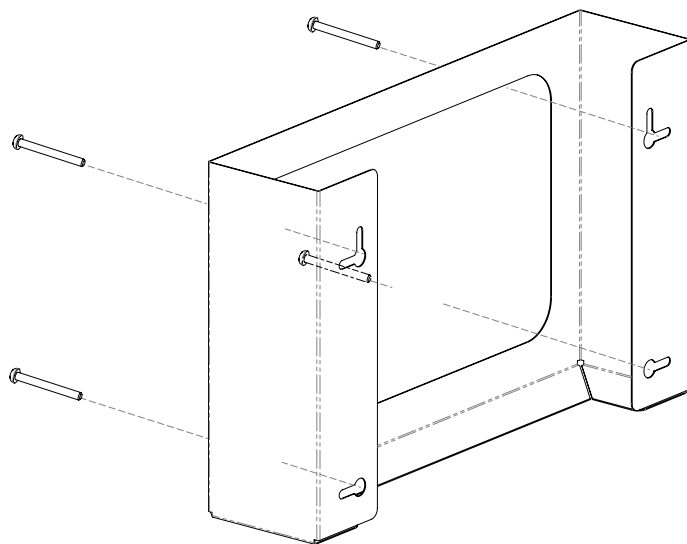

Product Description:

- Glove Box Dispenser - Triple
- Holds three boxes of gloves
- Two-way keyholes for vertical or horizontal wall mounting
- White Powder-Coated Steel

Primary Area for Product Usage:

- Anywhere gloves are needed

Dispenses:

- Box(es) no larger than 5.24"W x 10"H x 3.74"D (13.3 cm x 25.4 cm x 9.5 cm)
- Box(es) no smaller than 3.60"W x 8.50"H x 3.00"D (9.1 cm x 21.6 cm x 7.6 cm)

Package Specifications:

- Package Quantity: 6 per case
- 21"W x 14"H x 10"D (53.3 cm x 35.6 cm x 25.4 cm)
- 14.0 lbs (6.4 kg) - approximated

Product Specifications (overall external dimensions):

- 15.81"W x 10.03"H x 3.81"D (40.2 cm x 25.5 cm x 9.7 cm)
- 1.8 lbs (0.8 kg) - approximated

Mounting Specifications:

Installation

Always mount dispensers securely *prior* to loading with product.

- Open cutout provides ample space for any box dispensing perforation.
- Keyholes will allow horizontal, left, or right loading options.

- Mount securely to a wall with screws approved and supplied by building maintenance.