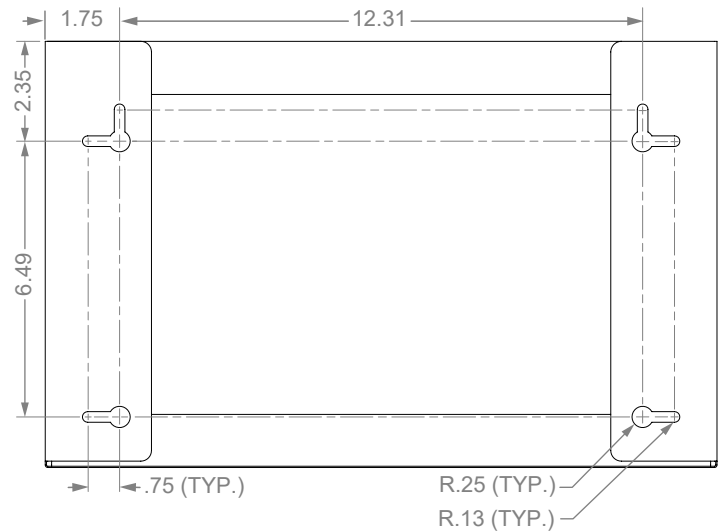

Dispenses:

- Box(es) no larger than 5.24"W x 10"H x 3.74"D (13.3 cm x 25.4 cm x 9.5 cm)
- Box(es) no smaller than 3.60"W x 8.50"H x 3.00"D (9.1 cm x 21.6 cm x 7.6 cm)

Package Specifications:

- Package Quantity: 6 per case
- 21"W x 14"H x 10"D (53.3 cm x 35.6 cm x 25.4 cm)
- 14.0 lbs (6.4 kg) - approximated

Product Specifications (overall external dimensions):

- 15.81"W x 10.03"H x 3.81"D (40.2 cm x 25.5 cm x 9.7 cm)
- 1.8 lbs (0.8 kg) - approximated

Mounting Specifications:

Installation

Always mount dispensers securely *prior* to loading with product.