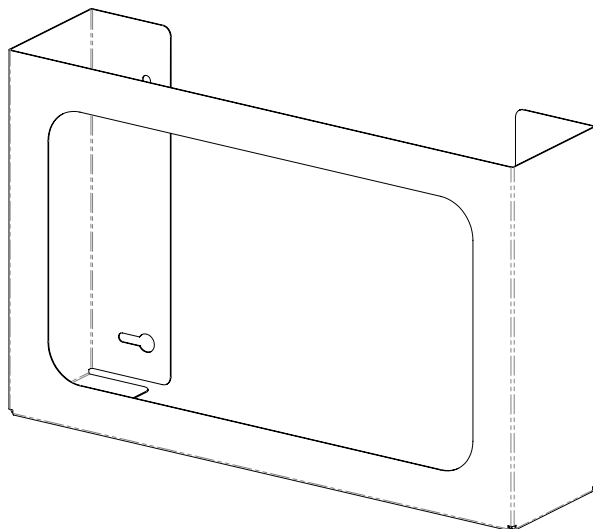

Dispenses:

- Box(es) no larger than 5.24"W x 10"H x 3.74"D (13.3 cm x 25.4 cm x 9.5 cm)
- Box(es) no smaller than 3.60"W x 8.50"H x 3.00"D (9.1 cm x 21.6 cm x 7.6 cm)

Package Specifications:

- Package Quantity: 6 per case
- 21"W x 14"H x 10"D (53.3 cm x 35.6 cm x 25.4 cm)
- 14.0 lbs (6.4 kg) - approximated

Product Specifications (overall external dimensions):

- 15.81"W x 10.03"H x 3.81"D (40.2 cm x 25.5 cm x 9.7 cm)
- 1.8 lbs (0.8 kg) - approximated

Mounting Specifications:

Installation

Always mount dispensers securely *prior* to loading with product.

- Open cutout provides ample space for any box dispensing perforation.
- Keyholes will allow horizontal, left, or right loading options.

- Mount securely to a wall with screws approved and supplied by building maintenance.