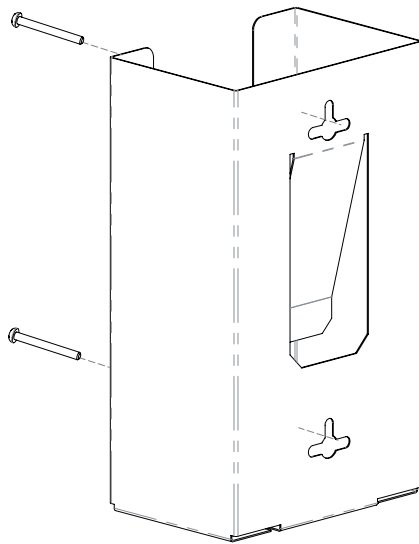

- Mount securely to a wall with screws approved and supplied by building maintenance.