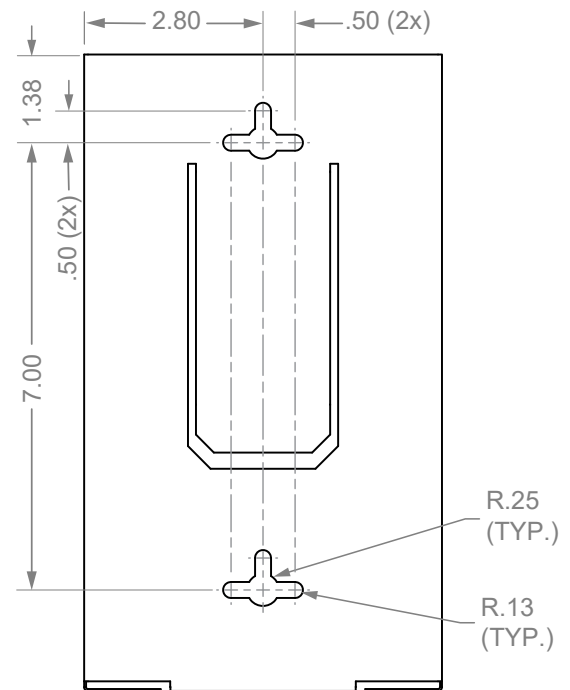

Mounting Specifications: