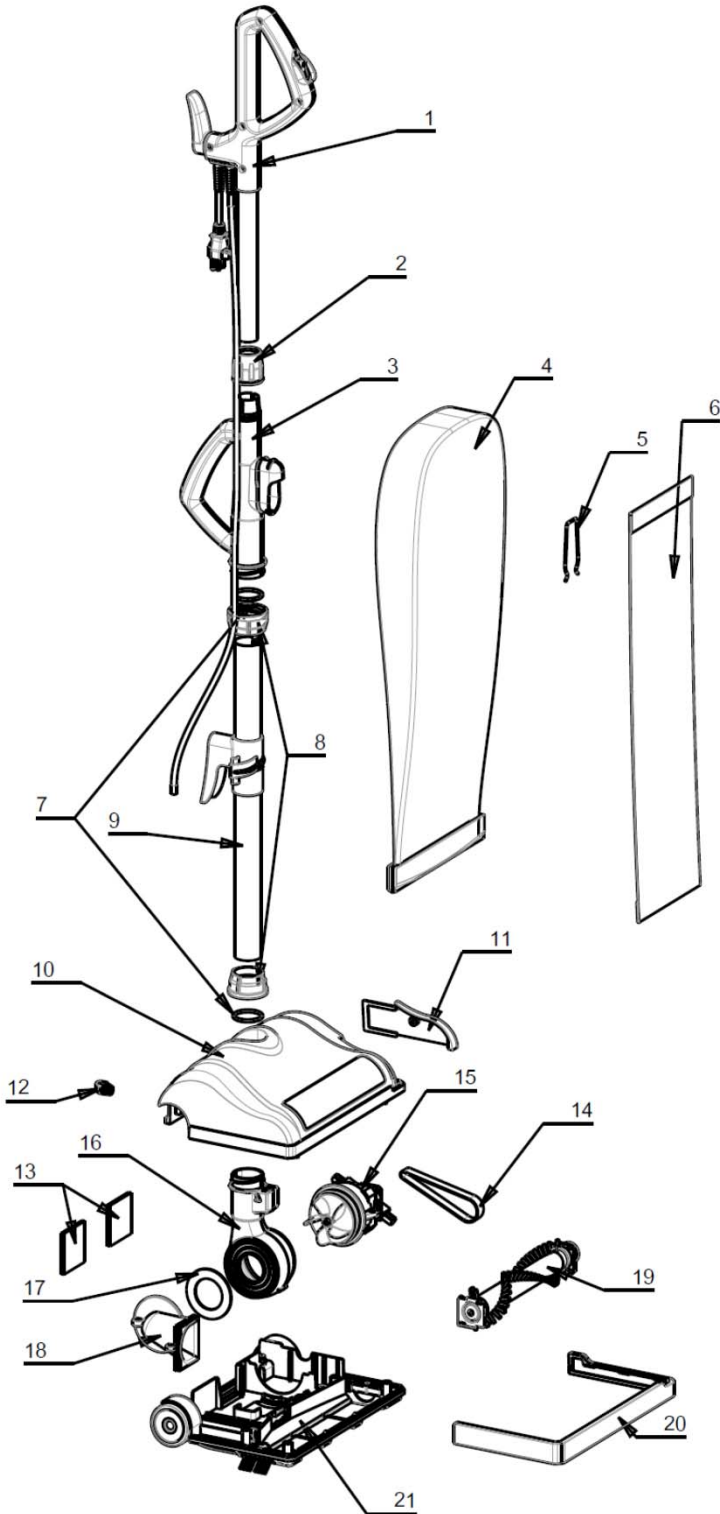

BGU8000 UPRIGHT PARTS LIST

100 Armstrong Road - Suite 101 - Plymouth, MA 02360

Revised 12/16/14

Diagram Number	Item Number	Description	
1	U8000-1	Handle Tube Assembly Complete	
1-1	U8000-1-1	Top Handle Grip-R	
1-2	U8000-1-2	Upper Cord Hook	
1-3	U8000-1-3	Power Cord	
1-4	U8000-1-4	ON/OFF switch	
1-5	U8000-1-5	Upper Tube	
1-6	U8000-1-6	Handle Screws	
2	U8000-2	Upper Collar	
3	U8000-3	Carry Handle	
4	U8000-4	Outer Cloth Bag	
4A	U8000-4-1	Outer Bag Bottom Clip	
5	U8000-5	Bag Retaining Clip	
6	U8000-PK10	Disposable Paper Bag 10 Pack	
6	U8000-PK25	Disposable Paper Bag 25 Pack	
7	U8000-7	O ring	
8	U8000-8	Lower Retaining Collar	
9	U8000-9	Lower Tube Assembly	
10	U8000-10	Housing Assembly	
11	U8000-11	Belt Cover	
12	U8000-12	Strain Relief Bushing	
13	U8000-13	Exhaust Foam	
14	U8000-BELT	Belt	
15	U8000-15	Motor Assembly	
15-1	U8000-15-1	Motor Nut	
15-2	U8000-15-2	External Tooth Washer	
15-3	U8000-15-3	Fan	
15-4	U8000-15-4	Washer	
15-5	U8000-15-5	Motor Cover	
15-6	U8000-15-6	Motor Gasket	
15-7	U8000-15-7	Motor	
16	U8000-16	Fan Housing / Air Duct / Swivel	
17	U8000-17	Inlet Duct Gasket	
18	U8000-18	Inlet Duct	
19	U8000-19	Brush Roller	
20	U8000-20	Furniture Guard Bumper	
21	U8000-21	Base Plate Complete	
21-1	U8000-21-1	Base Plate	
21-2	U8000-21-2	Rear Wheel with Oil Bearing	
21-3	U8000-21-3	Rear Wheel Shaft	
21-4	U8000-21-4	Ear Wheel Shaft Locking Screw	

BGU8000 UPRIGHT PARTS LIST

100 Armstrong Road - Suite 101 - Plymouth, MA 02360

Revised 12/16/14

Diagram Number	Item Number	Description	
21-5	U8000-21-5	Side Brush Screw	
21-6	U8000-21-6	Side Brush	
21-7	U8000-21-7	Front Roller with Shaft	
21-8	U8000-21-8	Rubber Blade	
21-9	U8000-21-9	Bottom Metal Plate	
21-10	U8000-21-10	Support Frame	
21-11	U8000-21-11	Shrapnel	
21-12	U8000-21-12	Shrapnel screw	

BGU8000 UPRIGHT PARTS LIST

100 Armstrong Road - Suite 101 - Plymouth, MA 02360

Revised 12/16/14

BGU8000 UPRIGHT PARTS LIST

100 Armstrong Road - Suite 101 - Plymouth, MA 02360

Revised 12/16/14

Motor Assembly

Baseplate Complete