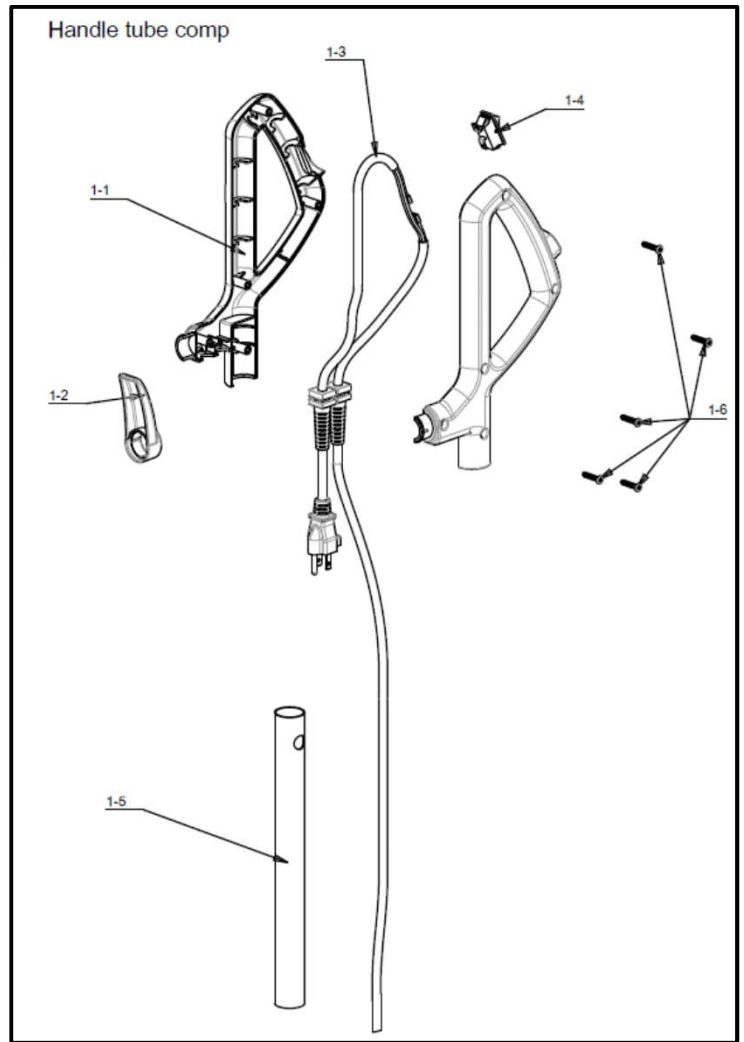

BGU8000 UPRIGHT PARTS LIST

100 Armstrong Road - Suite 101 - Plymouth, MA 02360

Revised 12/16/14