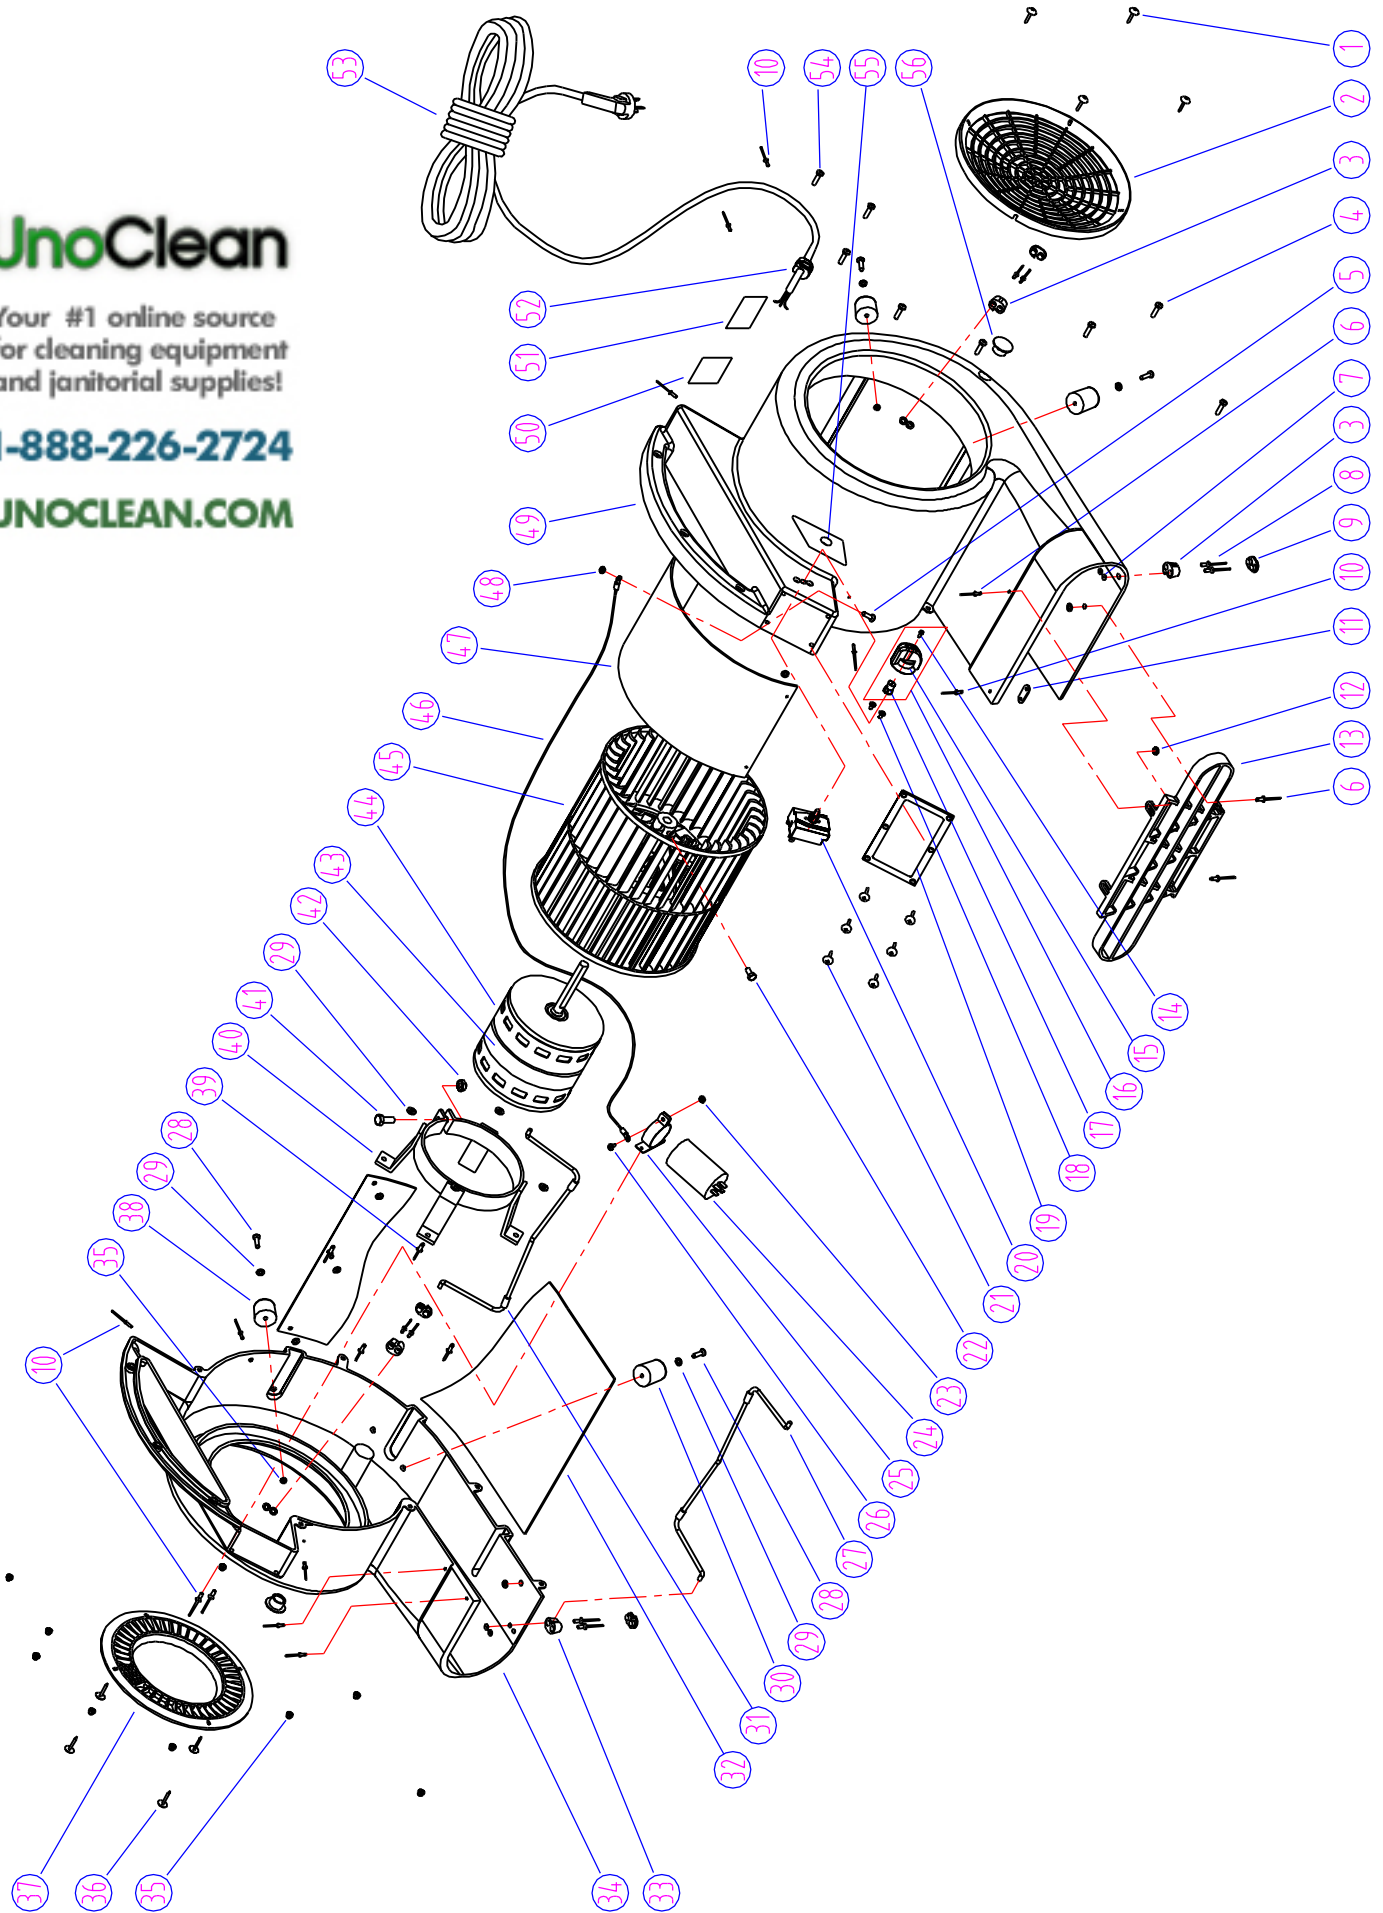

## UnoClean

Your #1 online source  
for cleaning equipment  
and janitorial supplies!

1-888-226-2724

UNOCLEAN.COM

**WHIPTAIL AIR MOVER - BASE ASSEMBLY - SERIAL # 108,105 +**

| DIA NO | PART NUMBER | DESCRIPTION                                   | NO REQ'D | LIST \$ (ea) |
|--------|-------------|---|----------|--------------|
| 1      | VV13649     | SCREW, SELF-TAPPING, M4 x 25                  | 4        | \$1.13       |
| 2      | VV30107     | LEFT NET, VENT, INTAKE                        | 1        | \$7.50       |
| 3      | VV30102     | BLOCK, STAND, RIGHT FRONT                     | 2        | \$1.13       |
| 4      | VF13613     | SCREW, M5 x 20                                | 8        | \$1.13       |
| 5      | VF13473     | SCREW, PH, M4 x 16                            | 1        | \$1.13       |
| 6      | VV13647     | RIVET, M4.8 x 16                              | 4        | \$1.13       |
| 7      | VV13653     | WASHER, PLAIN, M3.5 x M10 x 1                 | 15       | \$1.13       |
| 8      | VV13645     | RIVET, M3.2 x 16                              | 8        | \$1.13       |
| 9      | VV30124     | RUBBER, BLOCK, STAND                          | 4        | \$1.13       |
| 10     | VA13485     | RIVET, M3.2 x 12                              | 11       | \$1.13       |
| 11     | VV30119     | CONNECTING PLATE                              | 1        | \$1.13       |
| 12     | VA13482     | WASHER, PLAIN, M5 x M11 x 1                   | 4        | \$1.13       |
| 13     | VV30112     | NET, VENT, OUTLET                             | 1        | \$6.25       |
| 14     | VF14078     | SCREW, M3 X 10                                | 1        | \$1.13       |
| 15     | VV30104     | ROTATOR, SWITCH                               | 1        | \$4.75       |
| 16     | VV30015     | ROTATOR REPLACEMENT KIT (INCLUDES #14,15 &17) | 1        | \$5.50       |
| 17     | VV30105     | HOLDER, SWITCH                                | 1        | \$1.13       |
| 18     | VV13658     | SCREW, M5 x 20                                | 2        | \$1.13       |
| 19     | VV30500B    | SWITCH PLATE WITH LABEL                       | 1        | \$6.25       |
| 20     | VV30180     | SWITCH  | 1        | \$17.88      |
| 21     | VV13608A    | SCREW, SELF-TAPPING, M4 x 12                  | 6        | \$1.13       |
| 22     | VV13656     | SCREW, M8 x 16                                | 1        | \$1.13       |
| 23     | VV13609     | NUT, M4                                       | 1        | \$1.13       |
| 24     | VV30143     | CAPACITOR (40UF/300V)                         | 1        | \$26.13      |
| 25     | VV30014     | CLAMP, CAPACITOR                              | 1        | \$3.38       |
| 26     | VV13642     | SCREW, M4 x 8                                 | 1        | \$1.13       |
| 27     | VV30115     | STAND   | 2        | \$3.75       |
| 28     | VA13475     | SCREW, PH, M5 x 25, SST                       | 4        | \$1.13       |
| 29     | VV13030     | WASHER, PLAIN, M6.5 x M12 x 1                 | 8        | \$1.13       |
| 30     | VV30114—1   | RUBBER STAND, 38mm                            | 2        | \$2.13       |
| 31     | VV30117     | RUBBER SLEEVE                                 | 4        | \$1.13       |
| 32     | VV30118     | PLATE, CHAMBER                                | 1        | \$10.50      |
| 33     | VV30200     | BLOCK, STAND, LEFT FRONT                      | 2        | \$1.13       |
| 34     | VV30100     | HOUSING, LEFT                                 | 1        | \$60.50      |
| 35     | GT13022     | NUT, M5                                       | 13       | \$1.13       |
| 36     | VV13640     | SCREW, SELF-TAPPING, M4 x 16                  | 4        | \$1.13       |
| 37     | VV30110     | RIGHT NET, VENT, INTAKE                       | 1        | \$9.00       |
| 38     | VV30114     | RUBBER STAND, 48mm                            | 2        | \$2.63       |
| 39     | VV13648     | RIVET, M6.4 x 18                              | 4        | \$1.13       |
| 40     | VV30011     | CLAMP, MOTOR                                  | 1        | \$15.75      |
| 41     | VV13657     | SCREW, M8 x 25                                | 1        | \$1.13       |
| 42     | VF13503     | NUT, M8                                       | 1        | \$1.13       |
| 43     | VV30116     | GASKET, MOTOR                                 | 1        | \$2.13       |
| 44     | YQ61000     | MOTOR, 115V, 3/4HP                            | 1        | \$173.25     |
| 45     | VV30010     | WHEEL, 9"                                     | 1        | \$121.00     |