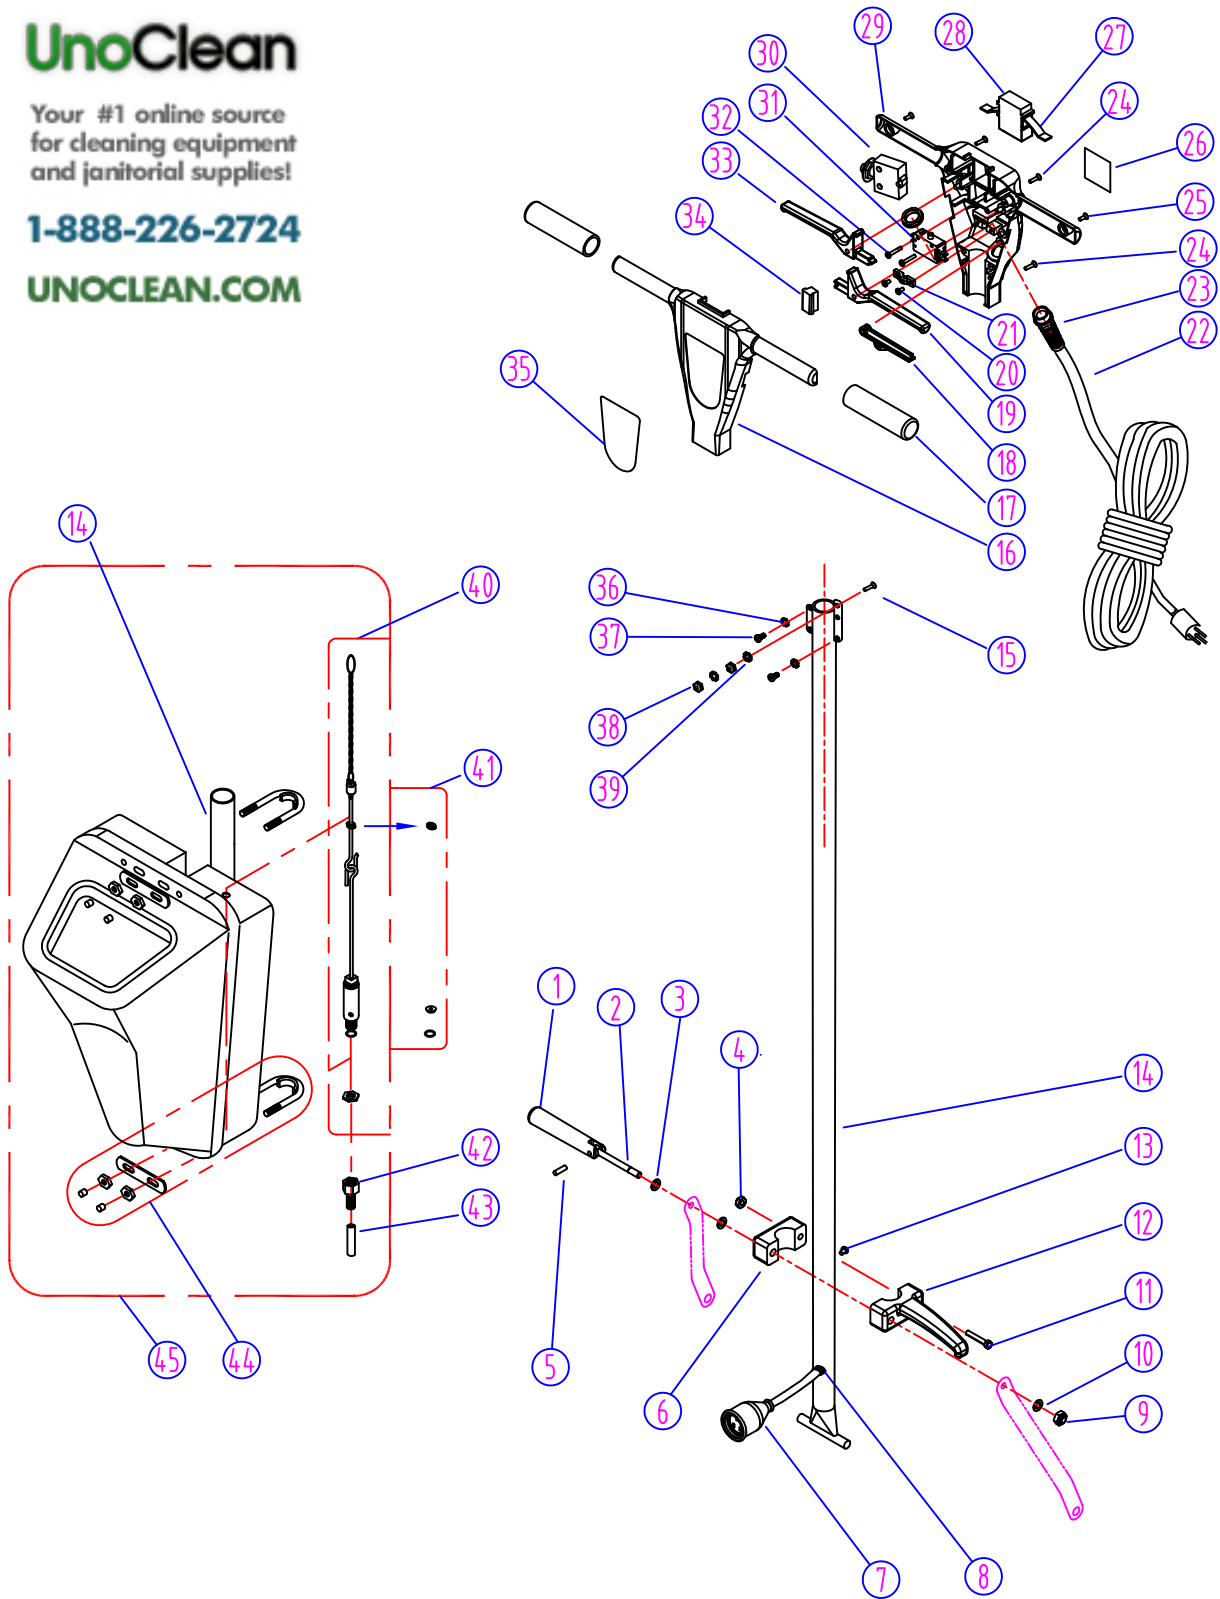

HANDLE ASSEMBLY

UnoClean

Your #1 online source
for cleaning equipment
and janitorial supplies!

1-888-226-2724

UNOCLEAN.COM

HANDLE ASSEMBLY - TP1715HD & TP2015HD - LIST PRICE

DIA NO	PART NUMBER	DESCRIPTION	NO REQ'D	LIST \$ (ea)
1	VF30016	HANDLE RELEASE	1	\$26.75
2	VF30015	BOLT HANDLE RELEASE	1	\$10.50
3	VF30018	WASHER,PLAIN	2	\$1.25
4	VF13503	NUT, LOCK, M8 X 5.7	1	\$1.13
5	VF30017	SCREW	1	\$1.50
6	VF30014	COVER, HOOK	1	\$10.88
7	VF45125	CORD ,HANDLE	1	\$8.75
	AS41901	PLUG PROTECTOR, SMALL MALE	1	\$6.25
8	VF50120	GROMMET	1	\$1.13
9	VF13504	NUT, LOCK, M10	1	\$1.13
10	VF13517	WASHER, PLAIN	1	\$1.13
11	VF14114	SCREW, M8 X 55	1	\$2.00
12	VF30013	HOOK	1	\$21.50
13	VF13493	SCREW, M6 X 10	1	\$1.13
14	AS312206	TUBE	1	\$37.13
15	AS22002	SCREW, M5 X 16	1	\$1.25
16	AS312208	FRONT COVER	1	\$67.00
17	VF48310	HANDLE GRIP	2	\$10.88
18	AS22006S	LEVER, SOLUTION	1	\$11.63
19	AS22004S	LEVER, LEFT, SWITCH	1	\$11.63
20	VV13661	SCREW, M4 X 12	2	\$1.13
21	VF48309	CLAMP BLOCK	1	\$2.63
22	VF45119	CORD, POWER SUPPLY	1	\$71.50
23	AS22009	STRAIN RELIEF, CORD	1	\$13.00
24	GT13009	SCREW, M5 X 30	5	\$1.13
25	GT13008	SCREW, M5 X 20	2	\$1.13
26	VF41194TP	SERIAL TAG, TP1715HD	1	\$1.13
	VF41004TP	SERIAL TAG, TP2015HD	1	\$1.13
27	GV40218	SPRING, SAFETY BUTTON	1	\$1.50
28	GV40209	SAFETY BUTTON	1	\$5.25
29	AS312209	REAR COVER	1	\$71.00
30	VF99010C	CIRCUIT BREAKER, 17A / A-0701HS	1	\$10.88
31	VF99023	SWITCH ASSEMBLY	1	\$10.88
32	VF14212	SCREW, M3 X 25	2	\$1.13
33	AS22005S	LEVER, RIGHT, SWITCH	1	\$11.63
34	AS312203	COVER	1	\$1.50
35	GV40226B	LABEL, FRONT COVER	1	\$2.25
36	VF13604	TOOTH WASHER, M5	4	\$1.13
37	VF14222	SCREW, M5 X 12	4	\$1.13
38	VV13633	NUT, M5	2	\$1.13
39	AS22003	TOOTH WASHER, M5	2	\$1.13
40	VF40200	VALVE ASSEMBLY KIT	1	\$49.50
41	VF40001	TANK SEAL KIT	1	\$2.50
42	VF40132	BARB, HOSE	1	\$3.38
43	VF40139	HOSE, SOLUTION	1	\$2.00
44	VF40000	TANK MOUNTING KIT	1	\$12.75
45	MF-VF001-U	SOLUTION TANK	1	\$107.25