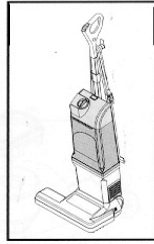

UV5 Handle Assembly and Filter Housing/Cover

Ref	Part No.	Description	Qty
1	B230384	Bag Housing Cover	1
2	B230336	Plate, Bag Cover Nozzle	1
3	B230337	Duct, Bag Cover	1
4	B230338	Access Port Plug	1
5	B230339	Seal, Duct/Bag Cover Plate	1
6	B230340	Seal, Duct Inlet	1
7	B230341	Latch, Release, Bag Cover	1
8	B230342	Flex Plate, Bag Cover Latch	1
9	B160549	Seal, Gasket, Bag Cover	1
10	B230343	Springs (2), release button	2
11	B230344	Spring, Bag Cover Latch	1
12	B230345	Screws: 4.2mm x 9.5mm	4
13	B230346	Screws: 4.2mm x 38mm	4
14	B200629	Filter Cover Kit (parts 1-13)	KT
15	B230347	Bag Housing Asy w/hinge & decal	1
16	B230349	Rivet F/Bag Housing Assembly	6
17	B230350	Handle w/Over Mold & Decal	1
18	B160550	38' Power Cord w/strain relief	1
19	B700096	Disposable Paper Bag	1
20	B160552	Motor Intake Filter	1
21	B230351	Seal, Gasket Bag Housing	1
22	B230352	Switch, Filter, Lock-out	1
23	B230353	Cover, Filter Switch, Lock-out	1
24	B230354	Screw 2.9mm x 13mm (switch cover)	1
25	B230355	Screw M4 x 10mm x.07pitch (hndl assembly)	1
26	B160553	Bracket, Cord Wrap	1
27	B230356	Compression Spring, Cord Wrap Bracket	1
28	B230357	Washer, Compression Spring	1
29	B230358	Screw, Cord Wrap 4mm x 38mm	1
30	B230359	Handle Bezel w/screws	1
31	B230360	Carry Handle w/Tool Caddy	1
32	B160554	Handle Tube Assembly Complete (#17, 25-30, 36, 38, and 39)	1
33	B160555	Handle Plate Nut	1
34	B230361	Strain Relief Clasp	1
35	B230346	Screw, Phillips, 4.2mm x 38mm	4
36	B230363	Handle Tube w/wire harness, rivet nut/plug	1
37	B160556	Screw, Handle Assembly	1
38	B160557	Rocker Switch, on/off	1
39	B230364	Bushing, Handle Tube	1
40	B200630	Handle Kit (#17, 25-30, 38)	1