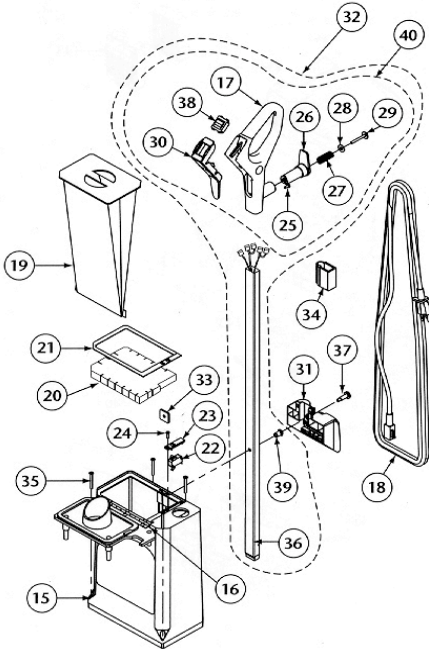

UV5 Handle Assembly and Filter Housing/Cover

Ref	Part No.	Description	Qty
1	B230384	Bag Housing Cover	1
2	B230336	Plate, Bag Cover Nozzle	1
3	B230337	Duct, Bag Cover	1
4	B230338	Access Port Plug	1
5	B230339	Seal, Duct/Bag Cover Plate	1
6	B230340	Seal, Duct Inlet	1
7	B230341	Latch, Release, Bag Cover	1
8	B230342	Flex Plate, Bag Cover Latch	1
9	B160549	Seal, Gasket, Bag Cover	1
10	B230343	Springs (2), release button	2
11	B230344	Spring, Bag Cover Latch	1
12	B230345	Screws: 4.2mm x 9.5mm	4
13	B230346	Screws: 4.2mm x 38mm	4
14	B200629	Filter Cover Kit (parts 1-13)	KT
15	B230347	Bag Housing Asy w/hinge & decal	1
16	B230349	Rivet F/Bag Housing Assembly	6
17	B230350	Handle w/Over Mold & Decal	1
18	B160550	38' Power Cord w/strain relief	1
19	B700096	Disposable Paper Bag	1
20	B160552	Motor Intake Filter	1
21	B230351	Seal, Gasket Bag Housing	1
22	B230352	Switch, Filter, Lock-out	1
23	B230353	Cover, Filter Switch, Lock-out	1
24	B230354	Screw 2.9mm x 13mm (switch cover)	1
25	B230355	Screw M4 x 10mm x.07pitch (hndl assembly)	1
26	B160553	Bracket, Cord Wrap	1
27	B230356	Compression Spring, Cord Wrap Bracket	1
28	B230357	Washer, Compression Spring	1
29	B230358	Screw, Cord Wrap 4mm x 38mm	1
30	B230359	Handle Bezel w/screws	1
31	B230360	Carry Handle w/Tool Caddy	1
32	B160554	Handle Tube Assembly Complete (#17, 25-30, 36, 38, and 39)	1
33	B160555	Handle Plate Nut	1
34	B230361	Strain Relief Clasp	1
35	B230346	Screw, Phillips, 4.2mm x 38mm	4
36	B230363	Handle Tube w/wire harness, rivet nut/plug	1
37	B160556	Screw, Handle Assembly	1
38	B160557	Rocker Switch, on/off	1
39	B230364	Bushing, Handle Tube	1
40	B200630	Handle Kit (#17, 25-30, 38)	1