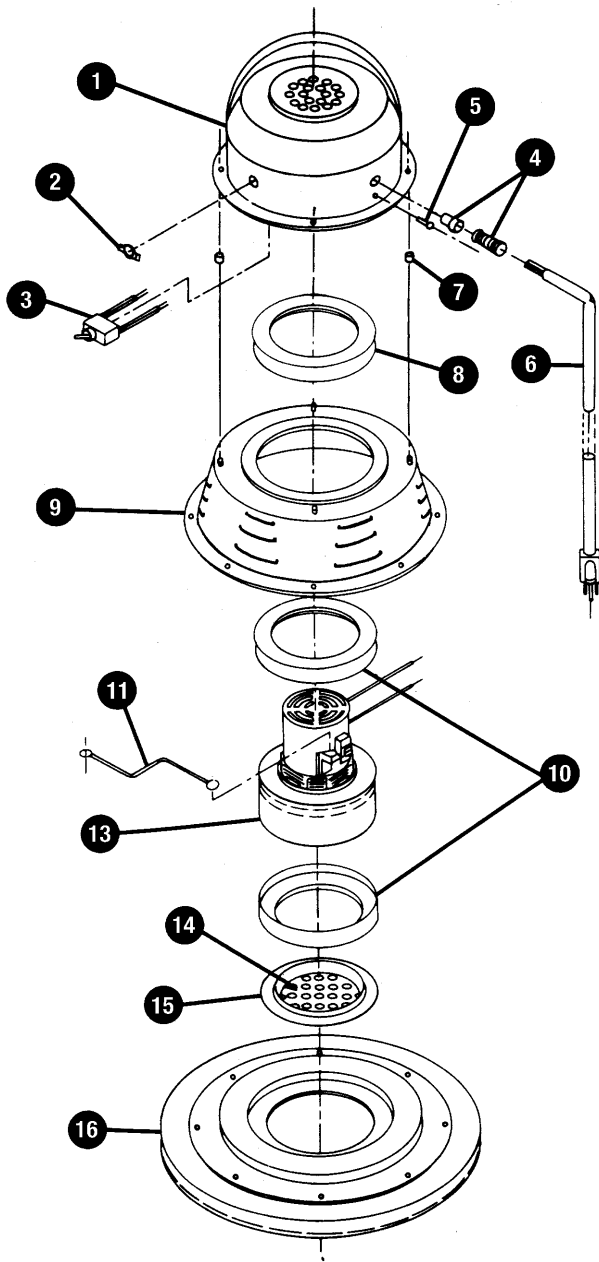

PULLMAN-HOLT

Replacement Parts List

Save For Future Reference

Model 86ASB-5-4-C
Compact Wet/Dry
HEPA Vacuum Cleaner

UnoClean

WWW.UNOCLEAN.COM

TOLL FREE: 1-888-226-2724

REPLACEMENT PARTS LIST: SPACER & TANK ASSEMBLIES

SPACER ASSEMBLY

Ref. No.	B Part No.	Description	Qty.
1	B260083	Complete Spacer	1
2	B910077	Handle	2
3	B260082	Spacer only	1
4	B521454	Clamp	3
Not Shown	B260089	14" Water Pick-Up Adapter	1

TANK ASSEMBLY

Ref. No.	B Part No.	Description	Qty.
5	B527036	Complete Tank Assembly	1
6	B521454	Clamp	3
7	B527037	Tank w/o Clamps or Casters	1
8	B521512	Casters	4

REPLACEMENT PARTS LIST: MODEL 86 MOTOR HEAD ASSEMBLY

Ref. No.	B Part No.	Description	Qty.
1	B527431	Dome Assembly	1
2	B910008	Switch Plate	1
3	B000540	Switch	1
4	B524918	Strain Relief	1
5	B910014	Ground Screw	1
6	B000510	Cord Set	1
7	B910105	Spacer	4
8	B521533	Gasket	1
9	B260078	Blower Chamber	1
10	B910091	Gasket	2
11	B910004	Ground Wire Assembly	1
13	B522421	Motor 115V	1
14	B913397	Screen	1
15	B910052	Gasket	1
16	B600281	Can Cap	1
17	B260085	Complete Motorhead	1
	B600404	Splash Cover (not shown)	1