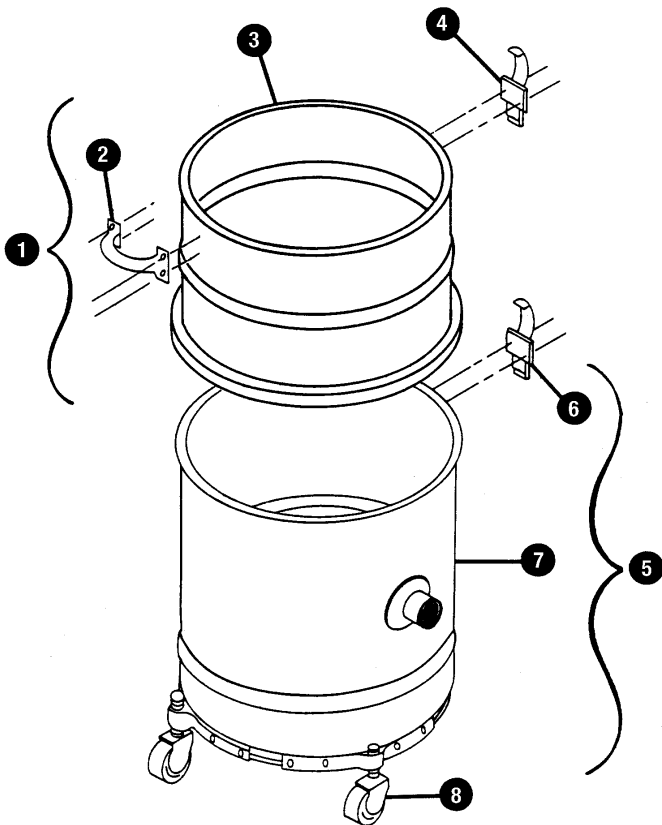

PULLMAN-HOLT

Replacement Parts List

Save For Future Reference

Model 86ASB-5-4-C
Compact Wet/Dry
HEPA Vacuum Cleaner

UnoClean

WWW.UNOCLEAN.COM

TOLL FREE: 1-888-226-2724

REPLACEMENT PARTS LIST: SPACER & TANK ASSEMBLIES

SPACER ASSEMBLY

Ref. No.	B Part No.	Description	Qty.
1	B260083	Complete Spacer	1
2	B910077	Handle	2
3	B260082	Spacer only	1
4	B521454	Clamp	3
Not Shown	B260089	14" Water Pick-Up Adapter	1

TANK ASSEMBLY

Ref. No.	B Part No.	Description	Qty.
5	B527036	Complete Tank Assembly	1
6	B521454	Clamp	3
7	B527037	Tank w/o Clamps or Casters	1
8	B521512	Casters	4

REPLACEMENT PARTS LIST: MODEL 86 MOTOR HEAD ASSEMBLY

Ref. No.	B Part No.	Description	Qty.
1	B527431	Dome Assembly	1
2	B910008	Switch Plate	1
3	B000540	Switch	1
4	B524918	Strain Relief	1
5	B910014	Ground Screw	1
6	B000510	Cord Set	1
7	B910105	Spacer	4
8	B521533	Gasket	1
9	B260078	Blower Chamber	1
10	B910091	Gasket	2
11	B910004	Ground Wire Assembly	1
13	B522421	Motor 115V	1
14	B913397	Screen	1
15	B910052	Gasket	1
16	B600281	Can Cap	1
17	B260085	Complete Motorhead	1
	B600404	Splash Cover (not shown)	1