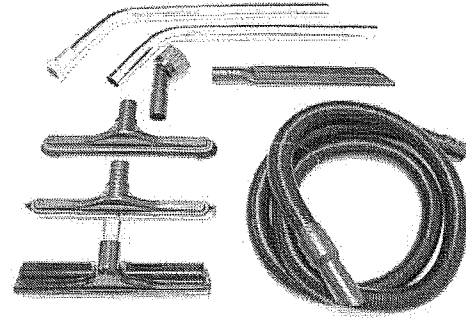

PULLMAN-HOLT

Replacement Parts List

Model 45-10P Wet/Dry
Save For Future Reference

UnoClean

WWW.UNOCLEAN.COM

TOLL FREE: 1-888-226-2724

Ref	B		
No.	Part No.	Description	Qty.
1	B160644	Top Handle	1
2	B701881	Switch	1
3	B160645	Power Head Outlet	1
4	B160646	Screw 4.8 x 15mm	8
5	B160647	Dome	1
6	B160648	Terminal Strip	1
7	B701892	Screw 2.9 x 19mm	3
8	B701893	Cord Restraint	1
9	B160649	Rubber Strain Relief	1
10	B701894	Cord Set	1
11	B702390	Screw 4.8 x 19mm	6
12	B160650	Blower Chamber	1
13	B701897	Motor Cooling Gasket	1
14	B701896	Top Motor Adaptor	1
15	B701898	Motor Housing Gasket	2
16	B527297	Motor 120 Volt	1
17	B701883	Foam	1
18	B701900	Can Cap	1
19	B703054	Float	1
20	B701901	Gasket Can Cap	1
21	B701885	Filter Ring	1
22	B701903	Float Cage	1
23	B160646	Screw 4.8 x 15mm	2
24	B703966	Foam Filter	1
25	B701904	Cloth Filter	1
26	B701891	Clamp	2
27	B701889	Inlet	1
28	B702361	10' Hose	1
29	B701906	Caster	4

B160327 TOOL KIT

REPLACEMENT TOOL KIT INCLUDES:

- B521007 5' Two-piece wand
- B702361 10' Crushproof Hose with ends
- B000394 2" Dusting Brush
- B701615 17" Crevice Tool
- B527095 Floor Brush Tool
- B527094 Squeegee Tool
- B160566 Floor/Carpet Tool