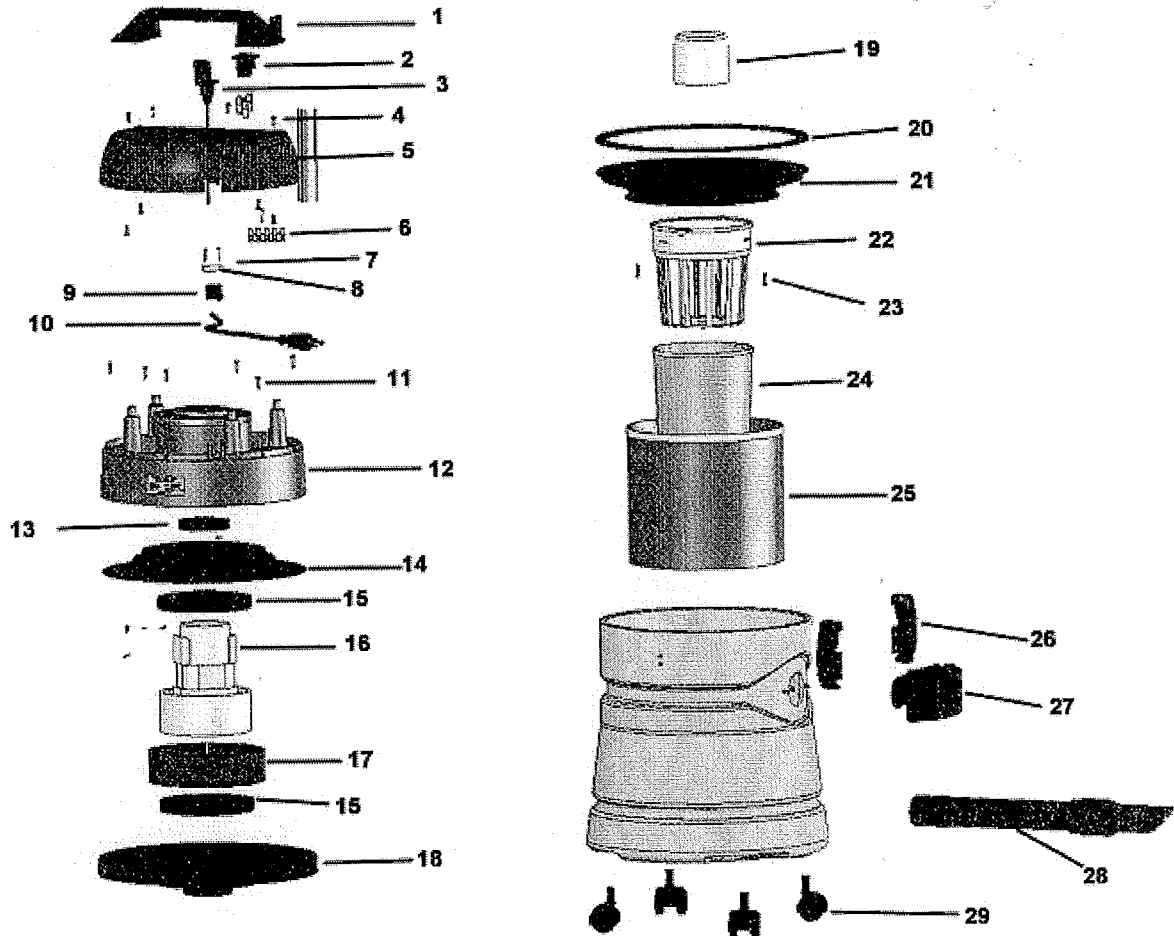

PULLMAN-HOLT

Replacement Parts List

Model 45-10P Wet/Dry
Save For Future Reference

UnoClean

WWW.UNOCLEAN.COM

TOLL FREE: 1-888-226-2724

Ref	B		
No.	Part No.	Description	Qty.
1	B160644	Top Handle	1
2	B701881	Switch	1
3	B160645	Power Head Outlet	1
4	B160646	Screw 4.8 x 15mm	8
5	B160647	Dome	1
6	B160648	Terminal Strip	1
7	B701892	Screw 2.9 x 19mm	3
8	B701893	Cord Restraint	1
9	B160649	Rubber Strain Relief	1
10	B701894	Cord Set	1
11	B702390	Screw 4.8 x 19mm	6
12	B160650	Blower Chamber	1
13	B701897	Motor Cooling Gasket	1
14	B701896	Top Motor Adaptor	1
15	B701898	Motor Housing Gasket	2
16	B527297	Motor 120 Volt	1
17	B701883	Foam	1
18	B701900	Can Cap	1
19	B703054	Float	1
20	B701901	Gasket Can Cap	1
21	B701885	Filter Ring	1
22	B701903	Float Cage	1
23	B160646	Screw 4.8 x 15mm	2
24	B703966	Foam Filter	1
25	B701904	Cloth Filter	1
26	B701891	Clamp	2
27	B701889	Inlet	1
28	B702361	10' Hose	1
29	B701906	Caster	4

B160327 TOOL KIT

REPLACEMENT TOOL KIT INCLUDES:

- B521007 5' Two-piece wand
- B702361 10' Crushproof Hose with ends
- B000394 2" Dusting Brush
- B701615 17" Crevice Tool
- B527095 Floor Brush Tool
- B527094 Squeegee Tool
- B160566 Floor/Carpet Tool