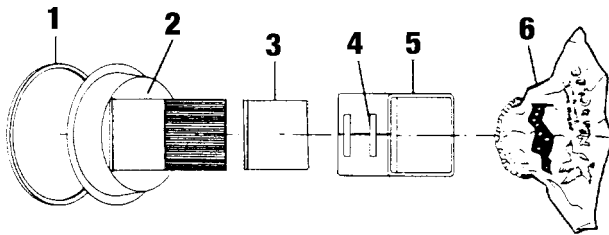

REPLACEMENT PARTS LIST: MOTORHEAD ASSEMBLY

Ref. No.	Part No.	Description	Qty.
1	B701062	Cord Set	1
2	B910014	Ground Screw	1
3	B701063	Strain Relief	1
4	B600404	Splash Cover	1
5	B910055	Spacer	7
6	B911974	Handle	1
7	B701061	Rocker Switch	1
8	B522099	Dome	1
9	B521533	Gasket	1
10	B527458	Blower Chamber Assembly	1
11	B911803	Gasket	1
12	B910004	Wire Assembly	1
13	B527297	Motor Assembly	1
14	B910091	Gasket	1
15	B913397	Screen Fan Guard	1
16	B911803	Gasket	1
17	B600257	Can Cap	1
18	B522821	Complete Motorhead	1

16" HEPA FILTER

Ref. No.	B Part No.	Description	Qty.
1	B000404	Air Seal Gasket	1
2	B700030	16" Plastic HEPA	1
3	B700017	HEPA Prefilter	1
4	B527383	Velcro	2
5	B700306	Outer Filter	1
6	B000517	Never Clog Bag	1