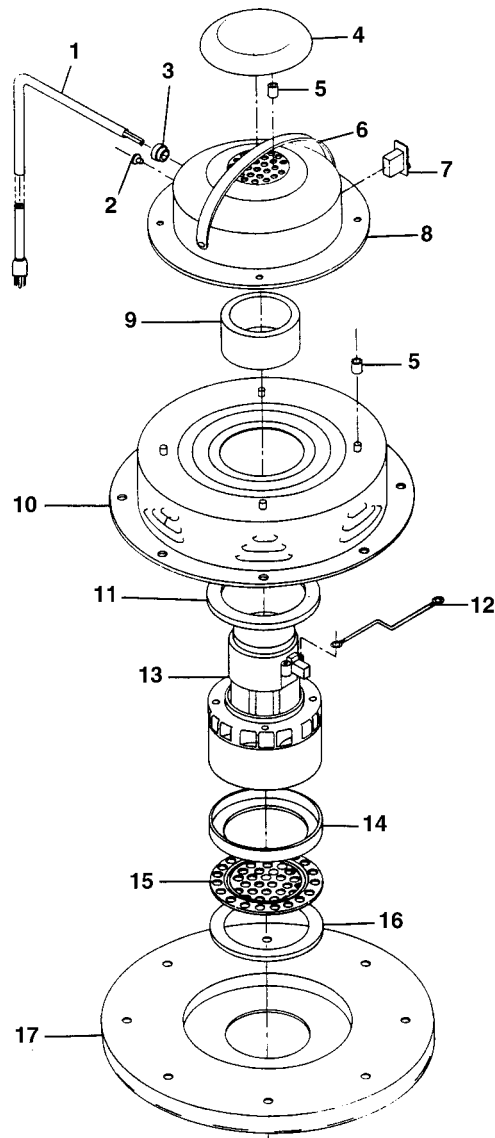

PULLMAN-HOLT

Replacement Parts List

Save For Future Reference

Model 102DA & 102ASBDrum

Drum Adapters

UnoClean

WWW.UNOCLEAN.COM

TOLL FREE: 1-888-226-2724

REPLACEMENT PARTS LIST: MOTORHEAD ASSEMBLY

Ref. No.	Part No.	Description	Qty.
1	B701062	Cord Set	1
2	B910014	Ground Screw	1
3	B701063	Strain Relief	1
4	B600404	Splash Cover	1
5	B910055	Spacer	7
6	B911974	Handle	1
7	B701061	Rocker Switch	1
8	B522099	Dome	1
9	B521533	Gasket	1
10	B527458	Blower Chamber Assembly	1
11	B911803	Gasket	1
12	B910004	Wire Assembly	1
13	B527297	Motor Assembly	1
14	B910091	Gasket	1
15	B913397	Screen Fan Guard	1
16	B911803	Gasket	1
17	B600257	Can Cap	1
18	B522821	Complete Motorhead	1

16" HEPA FILTER

Ref. No.	B Part No.	Description	Qty.
1	B000404	Air Seal Gasket	1
2	B700030	16" Plastic HEPA	1
3	B700017	HEPA Prefilter	1
4	B527383	Velcro	2
5	B700306	Outer Filter	1
6	B000517	Never Clog Bag	1