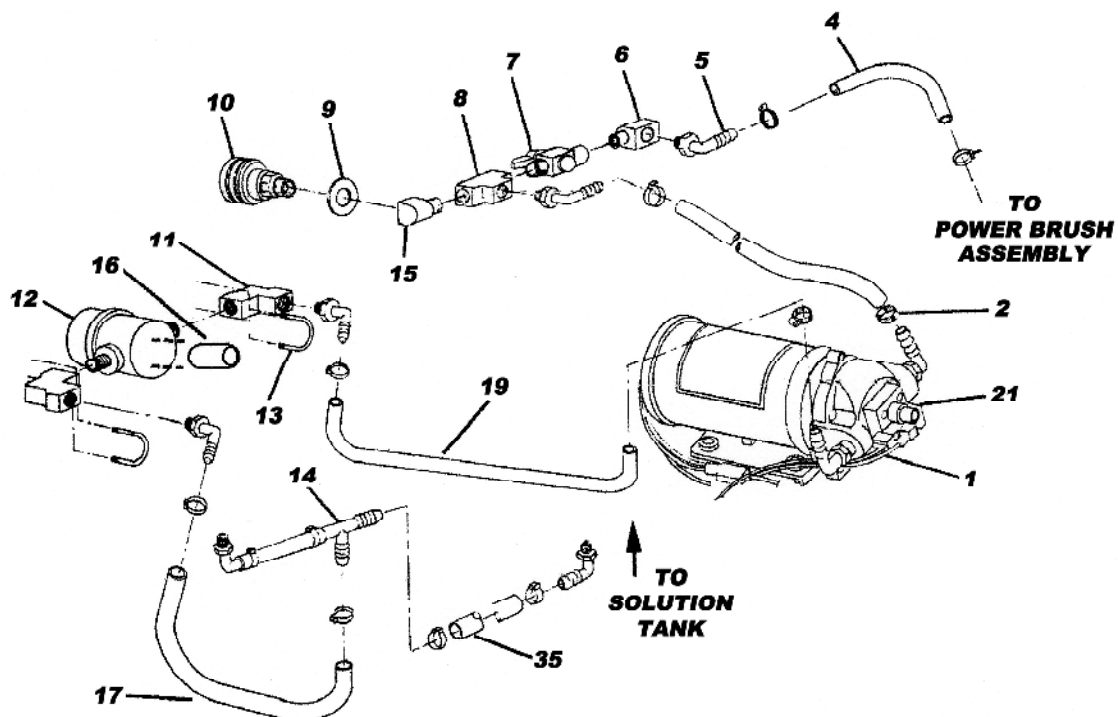

PUMP ASSEMBLY

SC400

SC600

Ref.	Part No.	Description	Qty	Ref.	Part No.	Description	Qty
1	B130115	Replacement Pump	1	1	B130115	Replacement Pump	1
2	B522452	Hose Clamp	10	2	B522452	Hose Clamp	10
4	B600170	Hose 7"	1	4	B600170	Hose 7"	1
5	B700144	Barbed Elbow	8	5	B700144	Barbed Elbow	8
6	B700182	Street Elbow	2	6	B700182	Street Elbow	2
7	B700122	Valve	1	7	B700122	Valve	1
8	B700183	Tee	1	8	B700183	Tee	1
9	B525124	Flat Washer	2	9	B525124	Flat Washer	2
10	B527616	Quick Disconnect	1	10	B527616	Quick Disconnect	1
11	B700194	90° Elbow	2	11	B700194	90° Elbow	2
12	B700117	Inline Filter	1	12	B700117	Inline Filter	1
13	B700322	U-Bolt	2	13	B700322	U-Bolt	2
14	B700143	Barbed Tee	1	14	B700143	Barbed Tee	1
16	B700711	Strainer Screen	1	16	B700711	Strainer Screen	1
17	B600171	Hose 17"	1	17	B600171	Hose 17"	1
18	B600172	Hose 3"	2	18	B600172	Hose 3"	2
19	B600173	Hose 10"	1	19	B600173	Hose 10"	1
20	B600174	Hose 3 1/2"	1	20	B600174	Hose 3 1/2"	1