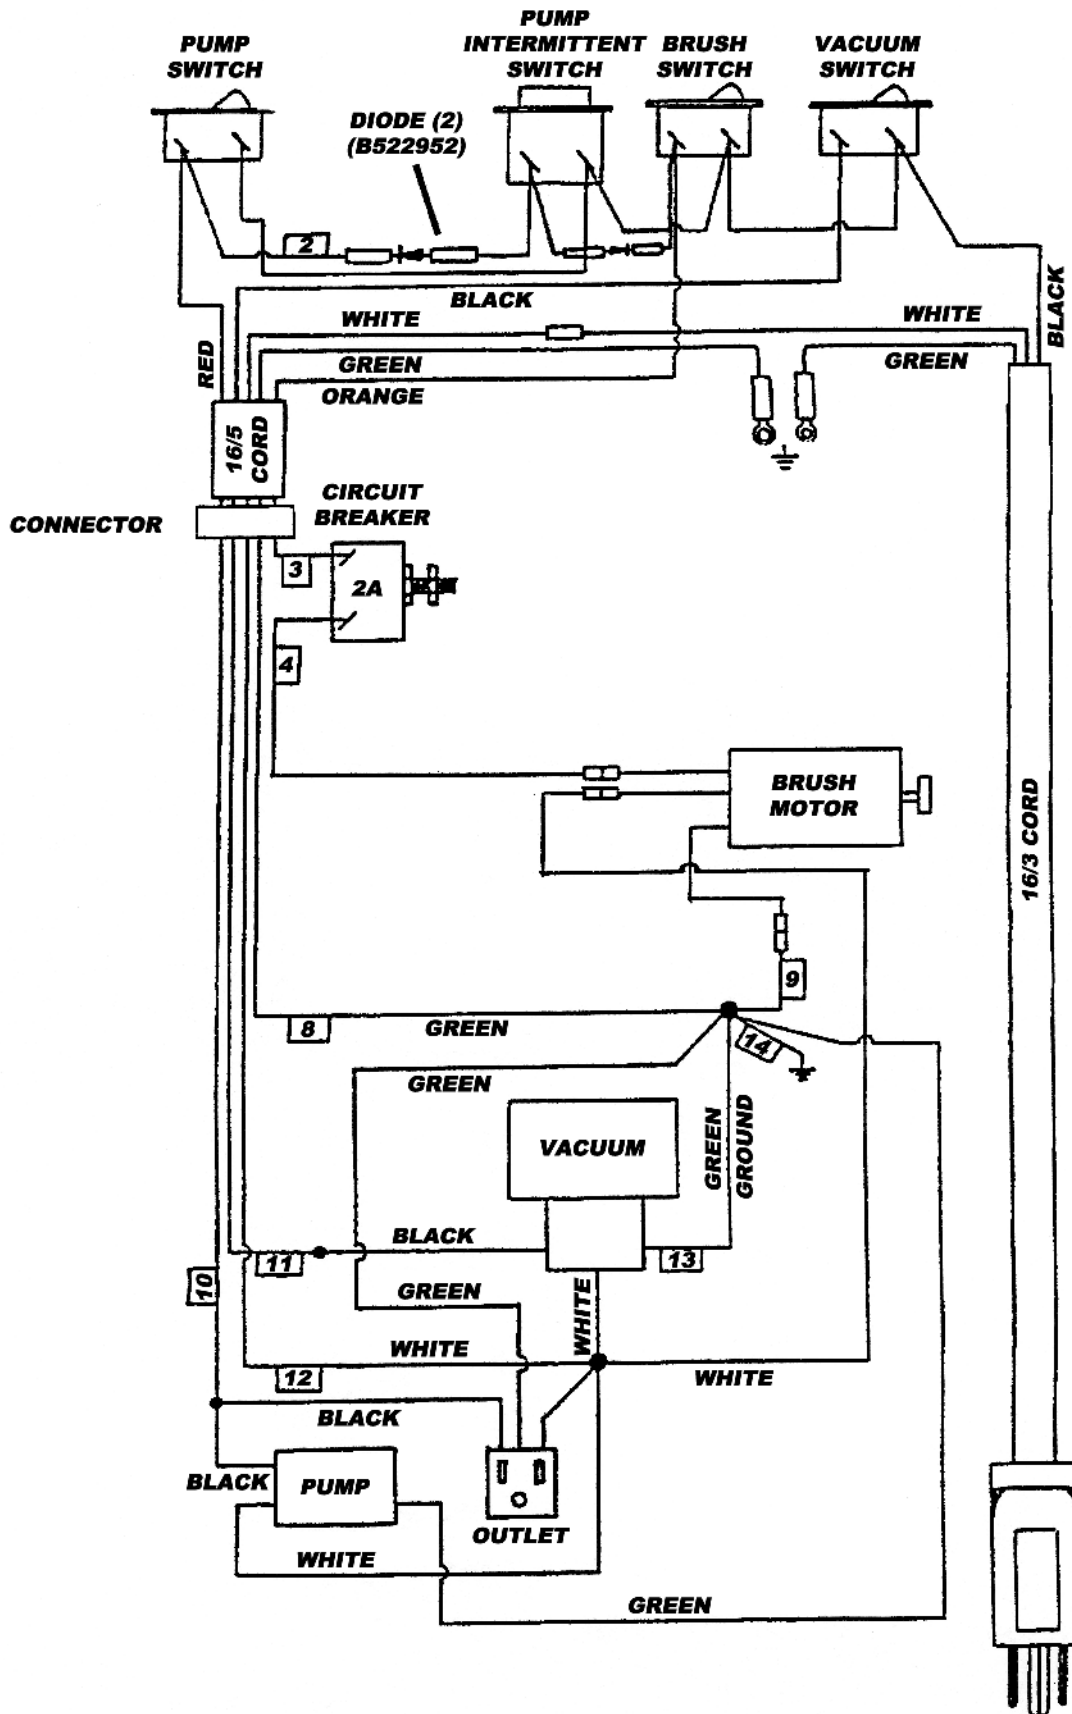

WIRING DIAGRAM