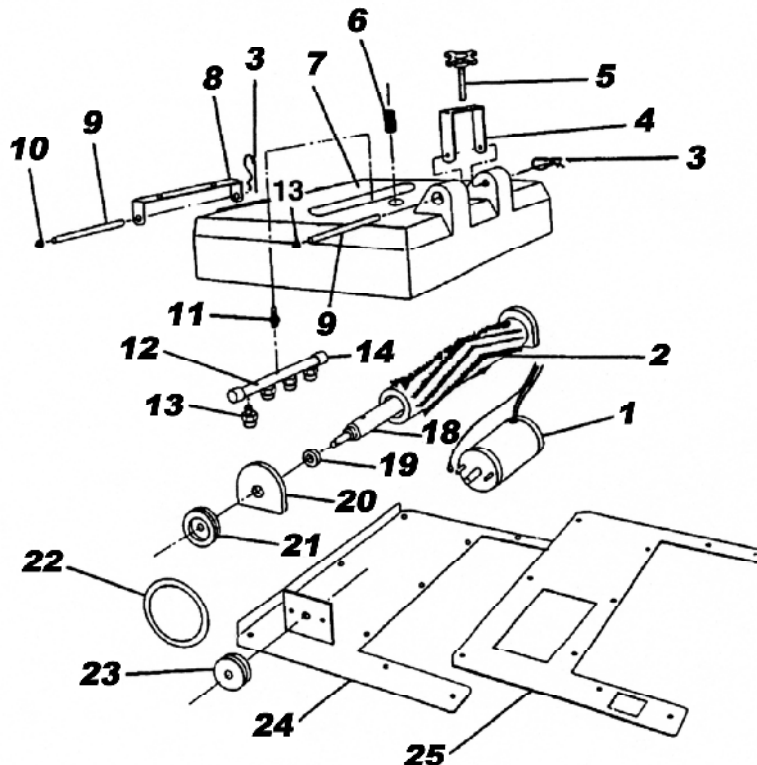

POWER BRUSH ASSEMBLY

SC400

SC600

Ref.	Part No.	Description	Qty	Ref.	Part No.	Description	Qty
1	B703564	DC Motor	1	1	B703564	DC Motor	1
2	B700127	Brush	1	2	B700428	Brush	1
3	B524121	Pin Hair Style	2	3	B524121	Pin Hair Style	2
4	B600103	Adjusting Bracket	1	4	B600103	Adjusting Bracket	1
5	B980581	Adjusting Knob	1	5	B980581	Adjusting Knob	1
6	B700108	Spring	1	6	B700108	Spring	1
7	B600705	Power Brush Housing	1	7	B600706	Power Brush Housing	1
8	B600105	Power Brush Bracket	1	8	B600105	Power Brush Bracket	1
9	B702922	Axle Pivot	2	9	B702922	Axle Pivot	2
10	B702920	Hub Cap	2	10	B702920	Hub Cap	2
11	B700178	Hose Barb	1	11	B700178	Hose Barb	1
12	B600710	Manifold	1	12	B600711	Manifold	1
13	B702945	Nozzle Body Assembly	4	13	B702946	Nozzle Body Assembly	4
14	B702944	End Cap	2	14	B702944	End Cap	2
18	B700154	Brush Shaft	1	18	B700429	Brush Shaft	1
19	B700172	Bearing	2	19	B700172	Bearing	2
20	B701960	Bearing Block	2	20	B701960	Bearing Block	2
21	B701359	Brush Pulley	1	21	B701359	Brush Pulley	1
22	B701358	Belt-Timing	1	22	B701358	Belt-Timing	1
23	B701360	Motor Pulley	1	23	B701360	Motor Pulley	1
24	B700147	Brush Motor Plate	1	24	B700427	Brush Motor Plate	1
25	B600114	Brush Motor Gasket	1	25	B600153	Brush Motor Gasket	1