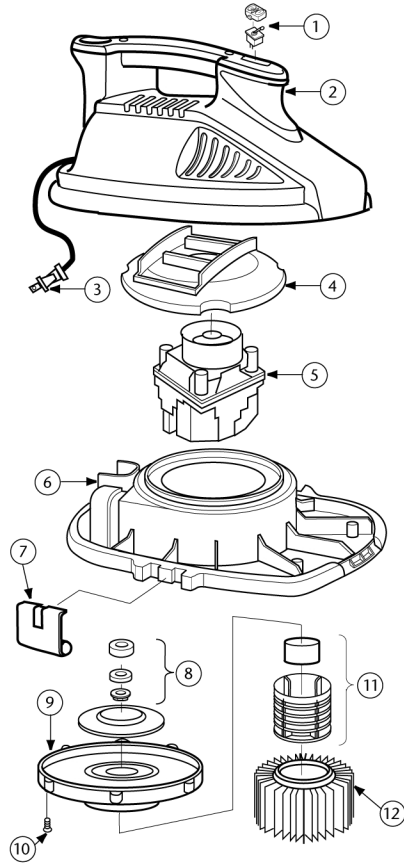

# PROGUARD 4 PORTABLE PARTS

No.	Product Name	Qty
1	510224 Switch and Switch Cover	1 ea.
2	510225 Motor Cover and Top Handle	1 ea.
3	829719-4 Cord Assembly	1 ea.
4	830519 Exhaust Duct	1 ea.
5	509776-19 Motor Assembly	1 ea.
6	830520-2 Lid	1 ea.
7	826387 Tank Latch	1 ea.
8	510124 Blower Wheel, Washer, Spacer, Nut	1 ea.
9	832656-1 Plate Collector	1 ea.
10	820563-4 Screw, Type AB #10 x 3/4"	1 ea.
11	510108 Filter Cage and Float Assembly	1 ea.
12	107178 Qwik Lock Fine Dust Cartridge Filter	1 ea.
13	510106 Tank (with Inlet)	1 ea.
14	510109 Casters	4/pk
15	831337-6 Premium Hose Assembly	1 ea.
16	830098 Diffuser	1 ea.
17	107182 Intercept Micro Filter Bag (optional)	3/pk