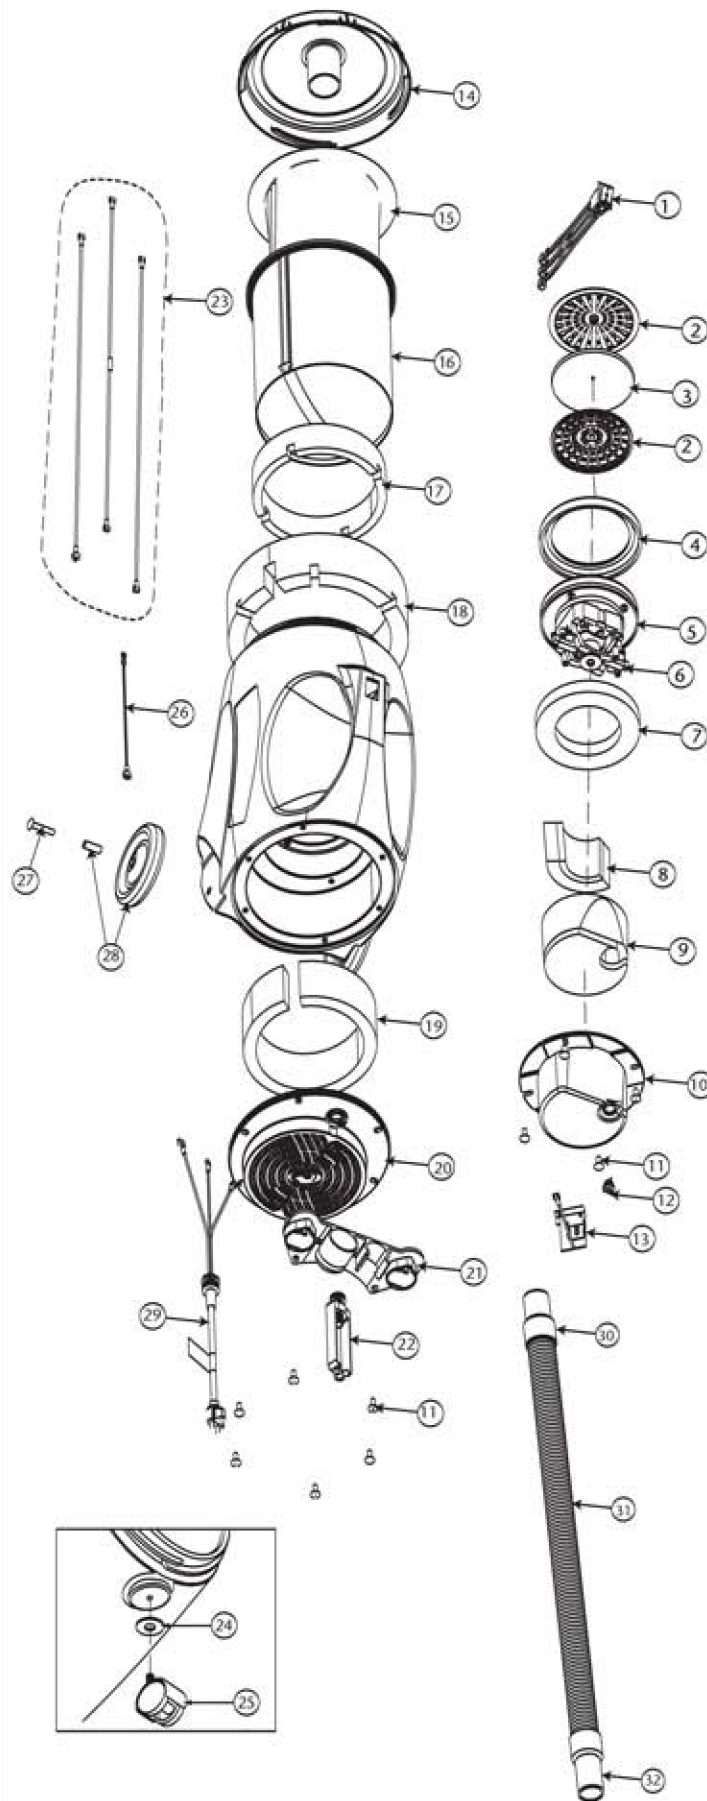

QUIETPRO CN HEPA PARTS

No.	Product Name	Qty
1	105991 On/Off Switch (2 Stage)	1 ea.
2	102784 Dome Filter w/Filter Media	1 ea.
3	101949 Replacement Foam Media for Dome Filter	1 ea.
	102761 High Filtration Disk (Optional)	2/pk
4	103236 Motor Seal	1 ea.
5	106103 Motor/Fan (120V) for QuietPro CN HEPA w/Crimps	1 ea.
6	105697 Carbon Brush Set for QuietPro CN HEPA Motor (Domel Motor)	1 set
7	105430 Upper Foam Compression Ring	1 ea.
8	105949 Noise Suppression Filter Assembly	1 ea.
9	105948 Noise Suppression Foam	1 ea.
10	103121 Motor Mount	1 ea.
11	103266 Motor Mount and Vented Exhaust Cover Screw Kit	1 set
12	102127 Small Strain Relief	1 ea.
13	105653 Dual Speed Module F/Quiet Pro	1 ea.
14	103318 Top Cap, Black	1 ea.
15	104544 698 Sq. In. Intercept Micro Filter	10/pk
16	103115 Micro Cloth Filter	1 ea.
17	103125 Foam Inlet Damper B	1 ea.
18	103124 Foam Inlet Damper A	1 ea.
19	103256 Rear Foam Diffuser	1 ea.
20	103638 Replacement HEPA Filter Kit and Mounting Screw (includes: #29)	1 ea.
21	103117 Tool Dock	1 ea.
22	103441 Cord Lock	1 ea.
23	106203 Wire Harness Assembly: 3 Wires and Strain Relief	1 set
24	103545 Conical Washer for Swivel Caster	1 set
25	103114 Swivel Caster	1 ea.
26	106107 Ground Jumper	1 ea.
27	103268 Rear Wheel Mounting Screw Kit: 2 Screws	1 set
28	103267 Rear Wheel Assembly Kit: 2 Wheels, 2 Spacers, 2 Screws	1 set
29	103215 Power Cord (18" 14/3) Assembly w/Locknut and Washer	1 ea.
30	100694 Replacement Swivel Cuff (Black) 1 1/2"	1 ea.
31	103172 78" Static Dissipating Hose w/Cuffs (Black) 1 1/2"	1 set
32	103150 Replacement Long Swivel Cuff (Black) 1 1/2"	1 ea.
	101678 50' Extension Cord (Not Shown)	1 ea.