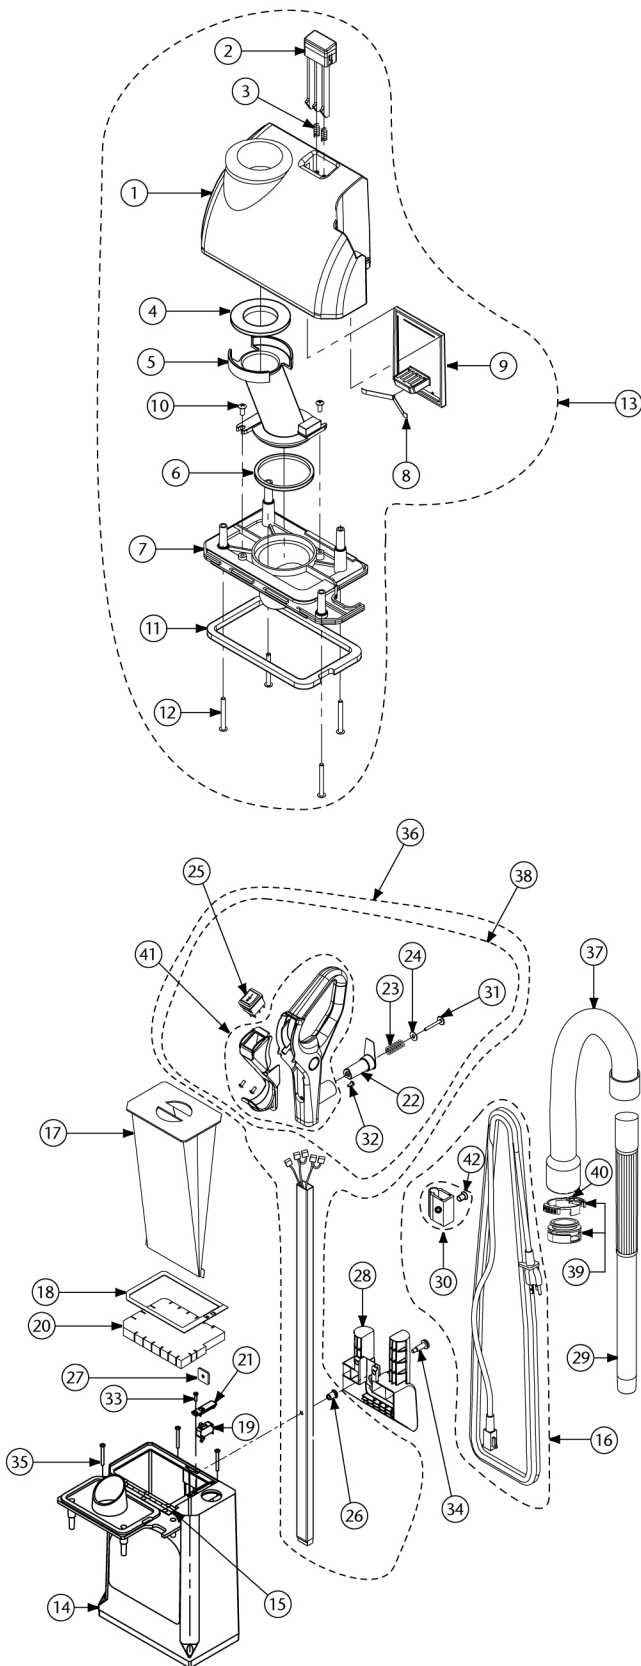

PROFORCE 1500XP PARTS

No.	Product Name	Qty
1	104234 Cover, Bag Housing, Grey F/XP	1 ea.
2	104232 Latch, Release, Bag Cover	1 ea.
3	104233 Spring, Release Button, F/Bag Cover Latch	2/pk
4	104235 Seal, Transition Duct/Bag Cover, Upper	1 ea.
5	104236 Duct, Transition, Bag Cover, F/XP	1 ea.
6	104238 Seal, Transition Duct/Bag Cover Nozzle Plate, Lower	1 ea.
7	104239 Plate, Bag Cover Nozzle, F/XP	1 ea.
8	104242 Spring, Bag Cover Latch	1 ea.
9	104243 Plate, Bag Cover Latch	1 ea.
10	104505 Screw, Phillips, 4mm x 9.5mm	2/pk
11	104241 Gasket, Bag Cover	1 ea.
12	104493 Screw, Phillips, 4mm x 38mm	4/pk
13	105486 Filter Cover Kit w/Riveted Hinge and 6 Rivets (includes: #1-12)	1 kit
14	104490 Bag Housing Assembly, Grey w/Riveted Hinge & Decal Includes Bag Cover Nozzle Plate	1 ea.
15	104491 Rivet F/Bag Housing Assembly	6/pk
16	104284 Cord, Power, w/Strain Relief, 50' Yellow (includes: #30, 42)	1 ea.
17	103483 Intercept Micro Filter	10/pk
18	104738 Seal, Gasket, Bag Housing	1 ea.
19	104283 Switch, Filter, Lock-Out	1 ea.
20	104281 Filter, Double Layer Motor Intake	1 ea.
21	104282 Cover, Switch, Filter Lock-out	1 ea.
22	104268 Bracket, Cord Wrap	1 ea.
23	104269 Spring, Compression, Cord Wrap Bracket	1 ea.
24	104270 Washer, Compression Spring, Cord Wrap Bracket	1 ea.
25	105147 Switch, Rocker, On/Off	1 ea.
26	104264 Bushing, Handle Tube	1 ea.
27	104259 Plate, Handle Nut	1 ea.
28	104265 Handle, Carry w/Tool Caddy, F/XP	1 ea.
29	104294 Wand, F/XP	1 ea.
30	105091 Clasp, Strain Relief Kit w/Fastener (include: #42)	1 ea.
31	104271 Screw, Cord Wrap, 4mm x 35mm, Phillips Round Head	1 ea.
32	104509 Screw, Phillips, M4 x 10mm x .07 Pitch, F/Handle Assembly	1 ea.
33	105075 Screw, Phillips, 2.9mm x 13mm, F/Switch Cover	1 ea.
34	104266 Screw, Handle Assembly	1 ea.
35	104493 Screw, Phillips, 4mm x 35mm	4/pk
36	106618 Handle, Tube Assembly Complete, F/XP (includes: #26, 38)	1 ea.
37	104961 Hose, Assembly w/Cuffs, F/XP (includes: #40)	1 ea.
38	106617 Handle Kit (includes: #22, 23, 24, 25, 31, 32, 41)	1 kit
39	105573 Quick Release Hose Cuff	1 ea.
40	105572 Quick Release Clip	1 ea.
41	106619 Handle/Bezel Assembly (PF1500XP)	1 ea.
42	105320 Fastener	1 ea.