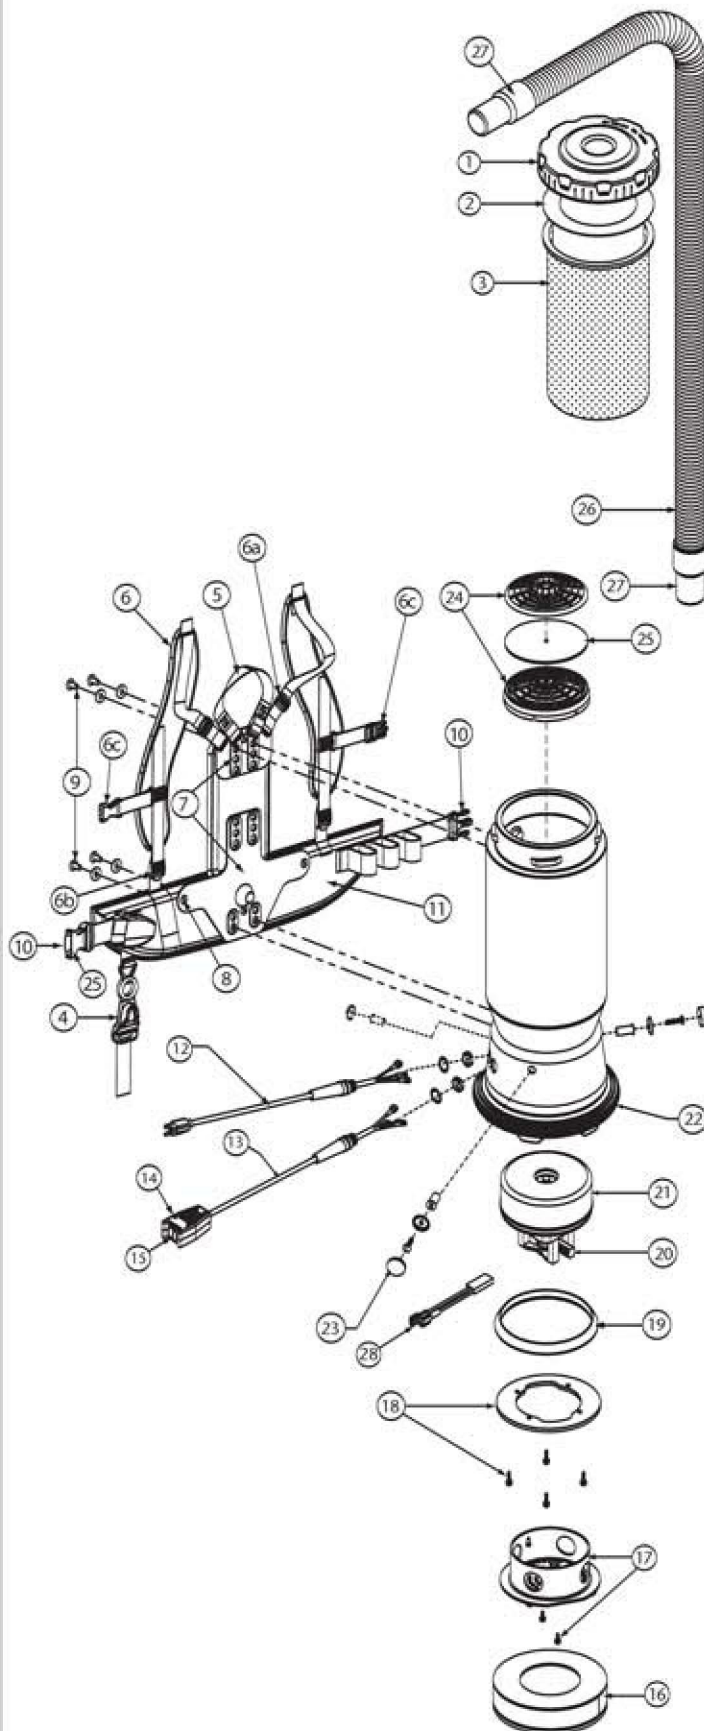

PROVAC/AVIATIONVAC PARTS

No.	Product Name	Qty
1	104273 Twist Cap (Black)	1 ea.
2	100431 496 Sq. In. Intercept Micro Filter	10/pk
3	100564 Micro Cloth Filter	1 ea.
4	102604 Schulte Cord Holder	1 ea.
5	101737 Carry Handle w/Rivet and Washer Set	1 set
6	100356 Shoulder Strap Assembly (includes: #6a, 6b, 6c)	1 set
6a	100358 Shoulder Strap Plastic Adjustment (Top)	1 ea.
6b	100357 Shoulder Strap Plastic Adjustment (Bottom)	1 ea.
6c	103627 Sternum Strap Buckles (Latch and Keeper)	1 set
7	105046 Backplate (includes: #8)	1 ea.
8	100375 Barrel Nut Connection Set for Backplate (Replacement)	1 set
9	100716 Backplate (Black) Connection Set: 4 Screws w/Washers	1 set
10	106719 Waist Belt Keeper and Latch	1 ea.
11	100359 Waist Belt (includes: #10)	1 ea.
	100354 Strap Assembly Complete (includes: #6, 11)	1 set
	103166 Backplate System Complete (includes: #4, 5, 6, 7, 9, 10)	1 set
12	100641 Power Cord (18" 14/3) Assembly	1 set
13	101610 Switch Cord Assembly Complete (includes: #12, 13, 14)	1 set
	101714 Switch Cord w/Crimps	1 ea.
	101715 Switch Cord w/Crimps (AviationVac)	1 ea.
	101717 Switch Cord Assembly Complete w/Switch and Box (AviationVac)	1 ea.
14	101472 Switch Box w/Velcro and New Lamb Switch	1 set
15	106066 On/Off Switch (Must be Used with 106287)	1 ea.
	106287 Switch Box w/Velcro and Screws	1 ea.
16	105800 Sound Muffler	1 ea.
17	105044 Motor Shroud Cover with Screws (2 Screws)	1 set
18	100335 Motor Compression Ring w/Screws	1 set
	100378 Compression Ring Screw Set: 4 Screws	1 set
19	100014 Tetraseal	1 ea.
20	105697 Carbon Brush Set for ProVac Motor (Domel Motor)	1 set
	100424 Carbon Brush Set for ProVac Motor (Ametek Motor)	1 set
	100173 Carbon Brush Set for 400 Hz Motor (AviationVac)	1 set
21	105720 Motor/Fan (120 V) w/Crimps for ProVac	1 ea.
	100171 Motor/Fan w/Rectifier and Crimps (400Hz) (ProVac AviationVac)	1 set
	100174 Motor Rectifier (ProVac AviationVac)	1 ea.
	100379 Motor Ground Connection and Wire Clamp Set w/Screws	1 set
	100380 Motor Crimp Set: 4 Female, 4 Male, Ground Crimp Connector	1 set
22	100586 Bottom Bumper	1 ea.
23	100368 Motor Mounting System Set: 3 Well Nuts, 3 Bolts, 3 Washers, 3 Covers	1 set
24	100030 Dome Filter w/Foam Media	1 ea.
25	100343 Foam Filter Media for Dome Filter	1 ea.
	101220 High Filtration Disk (Optional)	2/pk
26	100505 Static-Dissipating Hose (Black) w/Cuffs 1 1/2"	1 ea.
	103237 Static-Dissipating Hose (AviationVac) 1 1/2" (Black)	1 ea.
27	100694 Replacement Swivel Cuff (Black) 1 1/2"	1 ea.
	102715 Replacement Double Swivel Elbow Cuff 1 1/2" (Black) (AviationVac)	1 ea.
	103279 Replacement Swivel Cuff 1 1/2" (Black) (AviationVac)	1 ea.
28	103476 Thermal Protector	1 ea.
	101678 50' Extension Cord (Not Shown)	1 ea.