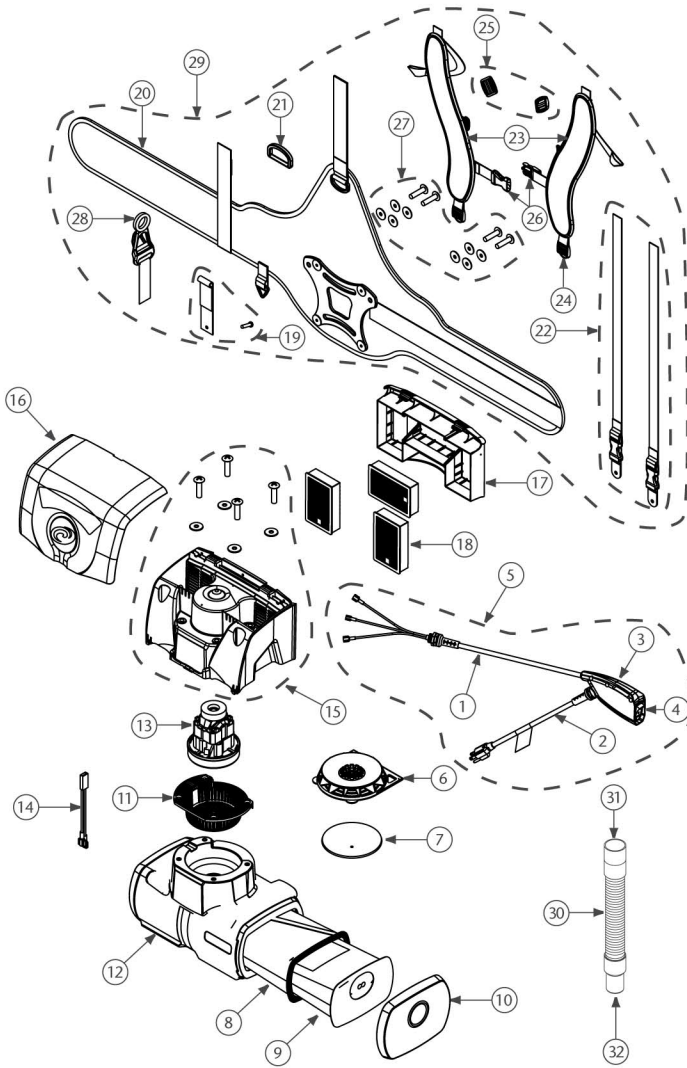

# SUPER HALFVAC HEPA PARTS

No.	Product Name	Qty
1	107044 Switch Cord Assembly	1 ea.
2	107042 Power Cord Assembly	1 ea.
3	107043 Switch Box	1 ea.
4	106066 On/Off Switch	1 ea.
5	107041 Switch and Power Cord Assembly	1 set
6	107054 Plastic Dome Filter	1 ea.
7	107060 Foam Filter Media	1 ea.
8	107040 Micro Cloth Filter	1 ea.
9	106973 496 sq. in. Intercept Micro Filter (closed collar)	10/pk.
	106960 496 sq. in. Intercept Micro Filter (open collar)	10/pk.
10	107053 End Cap	1 ea.
11	107055 Vibration Dampener	1 ea.
12	107056 Bag Housing w/Decals	1 ea.
13	107046 Motor Assembly	1 ea.
	107045 Wire Kit	1 ea.
14	107083 Thermal Protector	1 ea.
15	107057 Upper Housing w/Screws & Washers	1 set
16	107058 Overlap Housing w/Screws	1 set
17	107059 HEPA Filter Housing	1 ea.
18	107005 HEPA Cartridge	1 ea.
19	107048 Stabilization Strap w/Screw	1 ea.
20	107047 Waist Belt w/Plate (includes hardware kit)	1 ea.
21	107051 D-Ring	1 ea.
22	107049 Length Adjustment Strap Kit w/Buckles	1 set
23	100356 Shoulder Strap Assembly (includes: #24, 25, 26)	1 set
24	100357 Shoulder Strap Plastic Adj. Buckle (Bottom)	1 ea.
25	100358 Shoulder Strap Plastic Adj. Buckle (Top)	1 ea.
26	103627 Sternum Strap Buckles (Latch & Keeper)	1 set
27	107052 Waist Belt Assembly & Upper Housing Screw Kit	1 set
28	102604 Schulte Cord Holder	1 ea.
29	107050 Waist Belt, Complete, w/Mounting Hardware (includes: #19,20,21,22,23,27,28)	1 set
30	101184 3' to 1' Stretch Hose w/Cuffs 1 1/4" (Black)	1 ea.
	101705 3' to 1' Stretch Hose w/Cuffs 1 1/2" (Black)	1 ea.
31	101437 Replacement Fixed Hose Cuff (Black) 1 1/2" - 1 1/4"	1 ea.
	101536 Replacement Fixed Hose Cuff (Black) 1 1/2"	1 ea.
32	101436 Replacement Swivel Cuff (Black) 1 1/4"	1 ea.
	100694 Replacement Swivel Cuff (Black) 1 1/2"	1 ea.
	101678 50' Extension Cord (not shown)	1 ea.