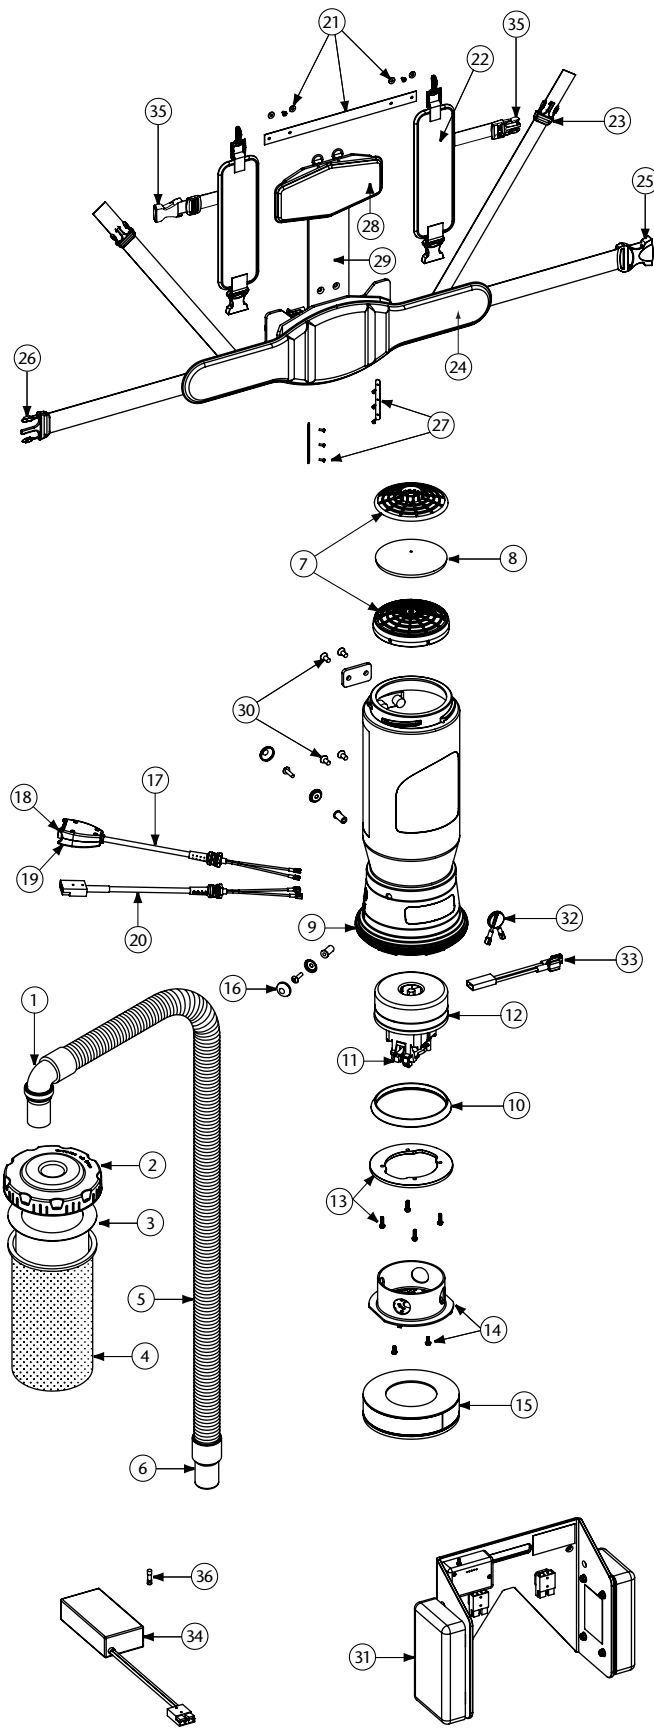

# GOVAC BP PARTS

No.	Product Name	Qty	List Price
1	102715 Replacement Swivel Elbow Cuff (Black) 1 1/4"	1 ea.	\$ 8.99
2	104273 Twist Cap, Black	1 ea.	27.48
3	100431 496 Sq In Intercept Micro Filter	10 pk	15.29
4	100564 Micro Cloth Filter	1 ea.	23.29
5	103237 Static-Dissipating Hose (Black) w/Cuffs 1 1/4"	1 ea.	24.93
6	103279 Replacement Swivel Cuff (Black) 1 1/4"	1 ea.	6.37
7	100030 Dome Filter w/ Foam Media	1 ea.	7.50
8	100343 Foam Filter Media for Dome Filter	1 ea.	1.26
9	100586 Bottom Bumper	1 ea.	6.88
10	100014 Tetraseal	1 ea.	11.25
11	103731 Carbon Brush Set	1 set	23.99
12	106831 Motor/Fan (36VDC) w/Crimps	1 ea.	237.33
13	100335 Motor Compression Ring w/Screws	1 ea.	10.62
	100378 Compression Ring Screw Set: 4 Screws	1 set	2.81
14	105044 Motor Shroud Cover w/ Screws	1 ea.	21.41
15	105800 Sound Muffler	1 ea.	22.99
16	100368 Motor Mounting System Set: 3 well nuts, 3 screws, 3 washers, 3 caps	1 set	12.49
17	106832 Switch Cord Assembly Complete (includes: #18,19)	1 ea.	34.98
18	106066 On/Off Switch	1 ea.	6.80
19	101472 Switch Box w/Velcro and New Lamb Switch	1 ea.	16.77
20	106833 Power Cord Assembly Complete (36VDC)	1 ea.	62.73
21	101737 Carry Handle w/ Rivet and Washer Set	1 set	8.13
22	106834 Shoulder Strap Set with Sternum Strap	1 set	51.50
23	106835 Shoulder Strap Latch	1 ea.	2.58
24	106473 Waist Belt	1 ea.	81.37
25	101535 Waist Belt Keeper	1 ea.	6.25
26	101534 Waist Belt Latch	1 ea.	6.25
27	106836 Waist Belt Connection Set	1 set	37.47
28	106472 Top Pad for Backplate	1 ea.	37.60
29	106837 Backplate Assembly	1 ea.	283.25
30	106838 Backplate Connection Set: 4 Screws and Spacer Plate	1 set	13.13
31	106621 Battery Pack Assembly	1 ea.	2,599.00
32	106806 Thermistor Assy, 3 Ohm, F/GoVac	1 ea.	29.87
33	103476 Thermal Protector	1 ea.	13.70
34	106603 Charger Assembly	1 ea.	349.00
35	103627 Sternum Strap Latch and Keeper	1 set	2.00
36	106924 Charger Fuse	1 ea.	5.19