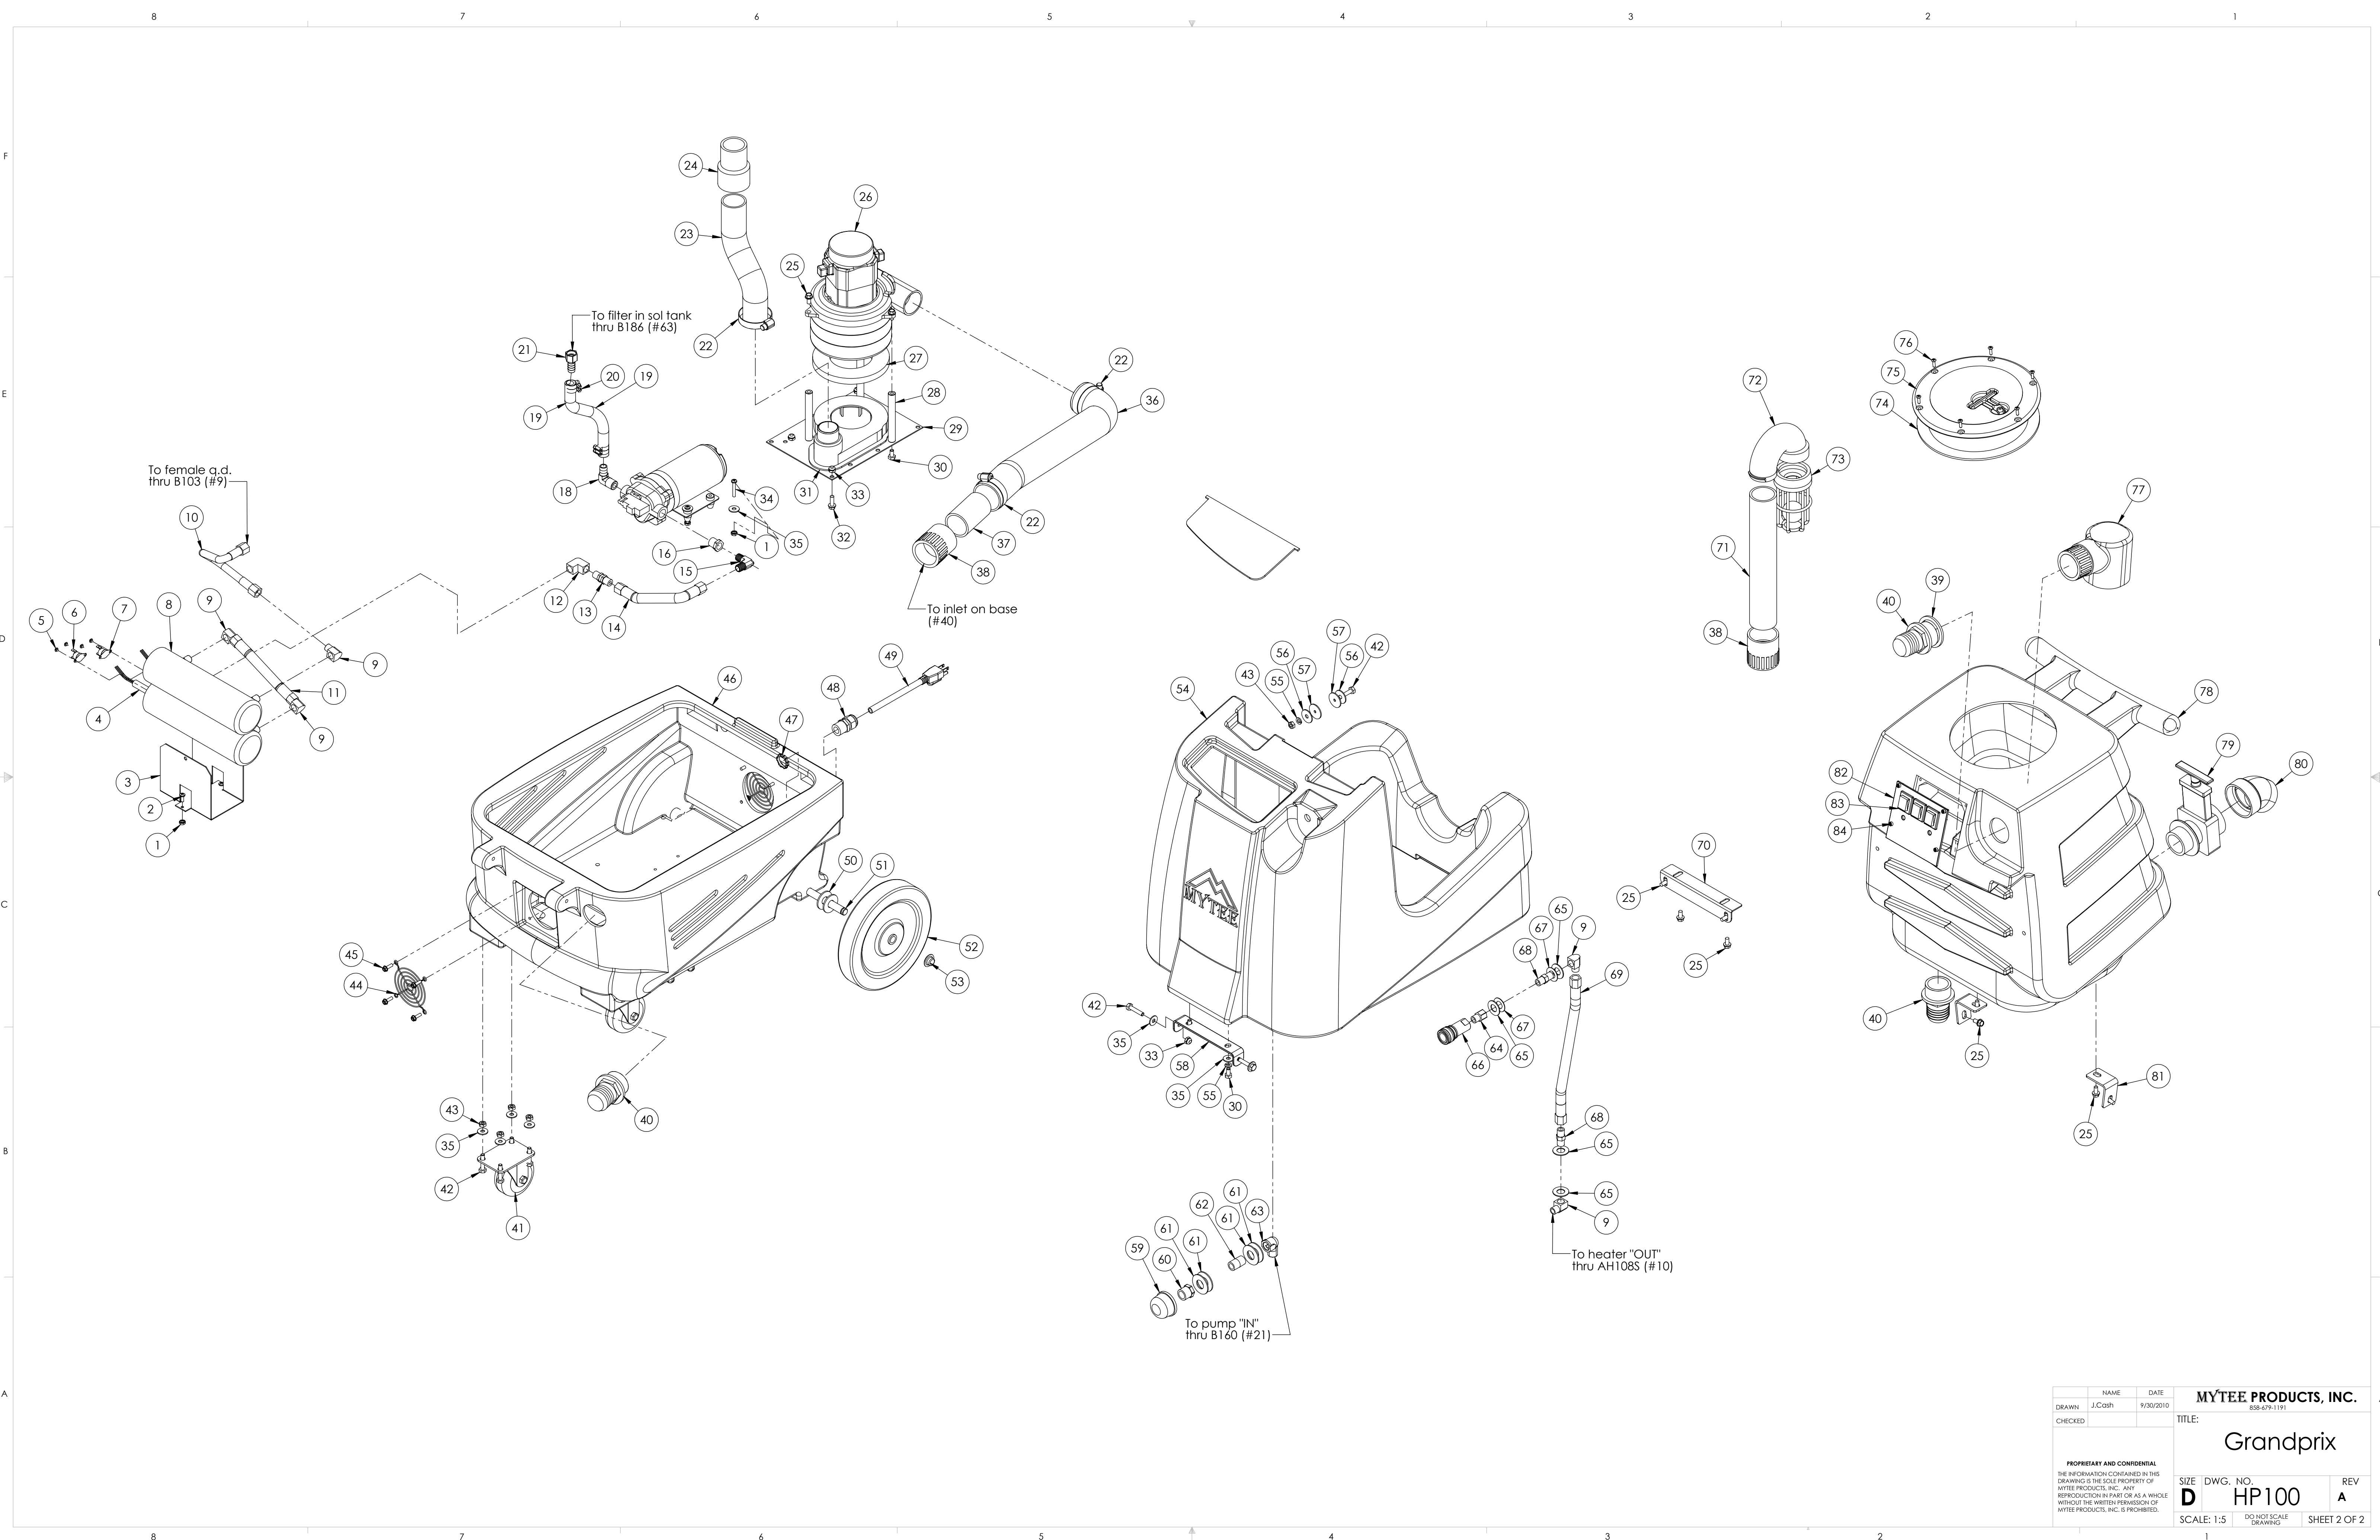

NAME	DATE	MYTEE PRODUCTS, INC. 850-679-1191
DRAWN J.Cash	9/30/2010	
CHECKED		TITLE: Grandprix
PROPRIETARY AND CONFIDENTIAL THE INFORMATION CONTAINED IN THIS DRAWING IS THE SOLE PROPERTY OF MYTEE PRODUCTS, INC. ANY REPRODUCTION IN PART OR AS A WHOLE WITHOUT THE WRITTEN PERMISSION OF MYTEE PRODUCTS, INC. IS PROHIBITED.		SIZE DWG. NO. REV D HP100 A
SCALE: 1:5		DO NOT SCALE DRAWING SHEET 2 OF 2