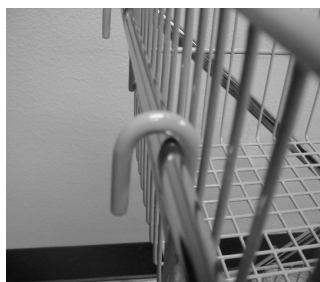

R&B Wire Products, Inc.

ASSEMBLY INSTRUCTIONS

500 DELUXE UTILITY CART

NO TOOLS REQUIRED

1) Place frame on the floor with all 4 wheels down.

2) While lifting the long handle, slide the Bottom Basket (4 hooks on the bottom) between the legs of the frame. Hook one end of the basket on the support bar. Lift the handle high enough to hook the other end of the basket on the opposite side of the frame. Lower the handle so that the frame spreads apart and locks the Bottom Basket into place.

3) Place the pins of the Top Basket into the holes of the tabs. Place the hooks over the support bar. Your Utility Cart is now ready to use.

2902 W. Garry, Santa Ana, California 92704
714/549-3355 • 800/634-0555 Toll Free • Fax 714/549-0625
To Purchase - www.UNOCLEAN.com phone: 888-226-2724