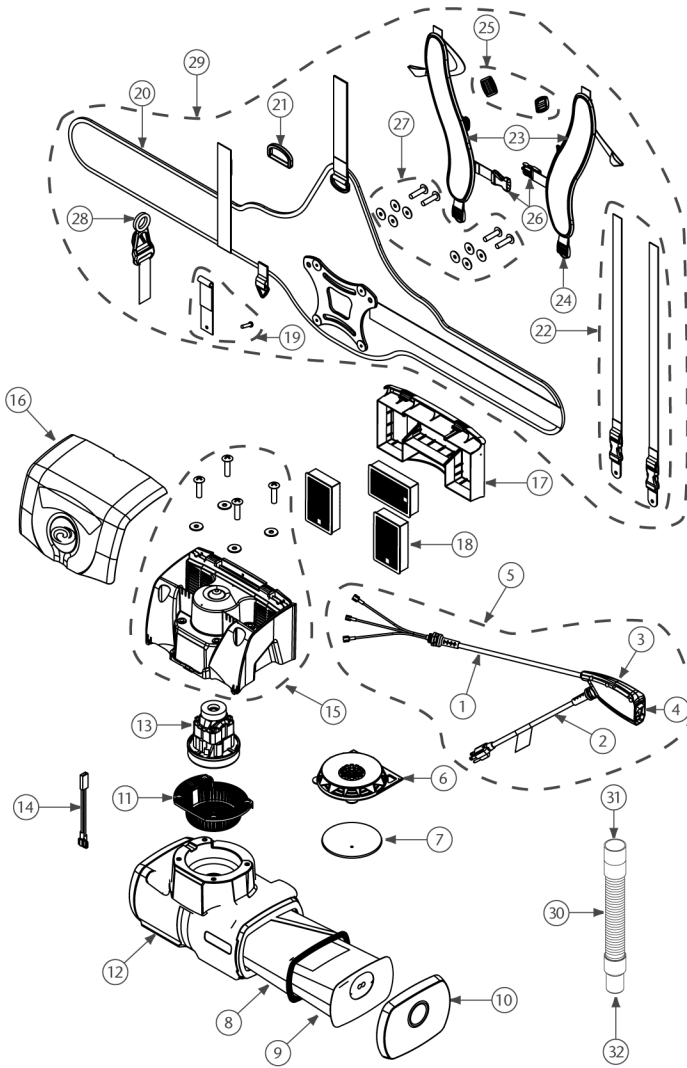

SUPER HALFVAC HEPA PARTS

| No. | Product Name | Qty |
|-----|--|--------|
| 1 | 107044 Switch Cord Assembly | 1 ea. |
| 2 | 107042 Power Cord Assembly | 1 ea. |
| 3 | 107043 Switch Box | 1 ea. |
| 4 | 106066 On/Off Switch | 1 ea. |
| 5 | 107041 Switch and Power Cord Assembly | 1 set |
| 6 | 107054 Plastic Dome Filter | 1 ea. |
| 7 | 107060 Foam Filter Media | 1 ea. |
| 8 | 107040 Micro Cloth Filter | 1 ea. |
| 9 | 106973 496 sq. in. Intercept Micro Filter (closed collar) | 10/pk. |
| | 106960 496 sq. in. Intercept Micro Filter (open collar) | 10/pk. |
| 10 | 107053 End Cap | 1 ea. |
| 11 | 107055 Vibration Dampener | 1 ea. |
| 12 | 107056 Bag Housing w/Decals | 1 ea. |
| 13 | 107046 Motor Assembly | 1 ea. |
| | 107045 Wire Kit | 1 ea. |
| 14 | 107083 Thermal Protector | 1 ea. |
| 15 | 107057 Upper Housing w/Screws & Washers | 1 set |
| 16 | 107058 Overlap Housing w/Screws | 1 set |
| 17 | 107059 HEPA Filter Housing | 1 ea. |
| 18 | 107005 HEPA Cartridge | 1 ea. |
| 19 | 107048 Stabilization Strap w/Screw | 1 ea. |
| 20 | 107047 Waist Belt w/Plate (includes hardware kit) | 1 ea. |
| 21 | 107051 D-Ring | 1 ea. |
| 22 | 107049 Length Adjustment Strap Kit w/Buckles | 1 set |
| 23 | 100356 Shoulder Strap Assembly (includes: #24, 25, 26) | 1 set |
| 24 | 100357 Shoulder Strap Plastic Adj. Buckle (Bottom) | 1 ea. |
| 25 | 100358 Shoulder Strap Plastic Adj. Buckle (Top) | 1 ea. |
| 26 | 103627 Sternum Strap Buckles (Latch & Keeper) | 1 set |
| 27 | 107052 Waist Belt Assembly & Upper Housing Screw Kit | 1 set |
| 28 | 102604 Schulte Cord Holder | 1 ea. |
| 29 | 107050 Waist Belt, Complete, w/Mounting Hardware (includes: #19,20,21,22,23,27,28) | 1 set |
| 30 | 101184 3' to 1' Stretch Hose w/Cuffs 1 1/4" (Black) | 1 ea. |
| | 101705 3' to 1' Stretch Hose w/Cuffs 1 1/2" (Black) | 1 ea. |
| 31 | 101437 Replacement Fixed Hose Cuff (Black) 1 1/2" - 1 1/4" | 1 ea. |
| | 101536 Replacement Fixed Hose Cuff (Black) 1 1/2" | 1 ea. |
| 32 | 101436 Replacement Swivel Cuff (Black) 1 1/4" | 1 ea. |
| | 100694 Replacement Swivel Cuff (Black) 1 1/2" | 1 ea. |
| | 101678 50' Extension Cord (not shown) | 1 ea. |