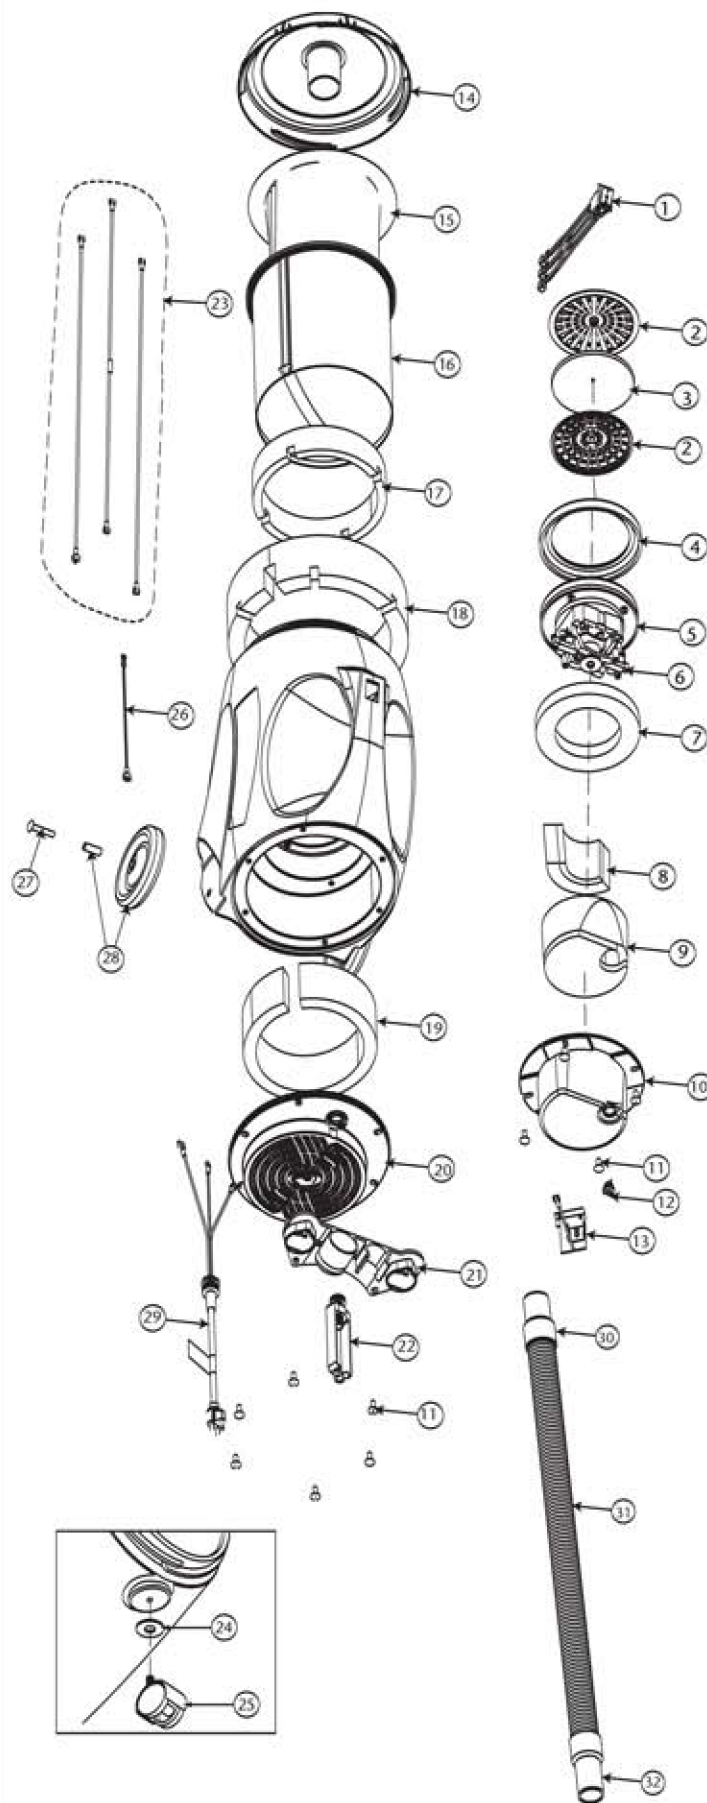

QUIETPRO CN HEPA PARTS

No.	Product Name	Qty
1	105991 On/Off Switch (2 Stage)	1 ea.
2	102784 Dome Filter w/Filter Media	1 ea.
3	101949 Replacement Foam Media for Dome Filter	1 ea.
	102761 High Filtration Disk (Optional)	2/pk
4	103236 Motor Seal	1 ea.
5	106103 Motor/Fan (120V) for QuietPro CN HEPA w/Crimps	1 ea.
6	105697 Carbon Brush Set for QuietPro CN HEPA Motor (Domel Motor)	1 set
7	105430 Upper Foam Compression Ring	1 ea.
8	105949 Noise Suppression Filter Assembly	1 ea.
9	105948 Noise Suppression Foam	1 ea.
10	103121 Motor Mount	1 ea.
11	103266 Motor Mount and Vented Exhaust Cover Screw Kit	1 set
12	102127 Small Strain Relief	1 ea.
13	105653 Dual Speed Module F/Quiet Pro	1 ea.
14	103318 Top Cap, Black	1 ea.
15	104544 698 Sq. In. Intercept Micro Filter	10/pk
16	103115 Micro Cloth Filter	1 ea.
17	103125 Foam Inlet Damper B	1 ea.
18	103124 Foam Inlet Damper A	1 ea.
19	103256 Rear Foam Diffuser	1 ea.
20	103638 Replacement HEPA Filter Kit and Mounting Screw (includes: #29)	1 ea.
21	103117 Tool Dock	1 ea.
22	103441 Cord Lock	1 ea.
23	106203 Wire Harness Assembly: 3 Wires and Strain Relief	1 set
24	103545 Conical Washer for Swivel Caster	1 set
25	103114 Swivel Caster	1 ea.
26	106107 Ground Jumper	1 ea.
27	103268 Rear Wheel Mounting Screw Kit: 2 Screws	1 set
28	103267 Rear Wheel Assembly Kit: 2 Wheels, 2 Spacers, 2 Screws	1 set
29	103215 Power Cord (18" 14/3) Assembly w/Locknut and Washer	1 ea.
30	100694 Replacement Swivel Cuff (Black) 1 1/2"	1 ea.
31	103172 78" Static Dissipating Hose w/Cuffs (Black) 1 1/2"	1 set
32	103150 Replacement Long Swivel Cuff (Black) 1 1/2"	1 ea.
	101678 50' Extension Cord (Not Shown)	1 ea.