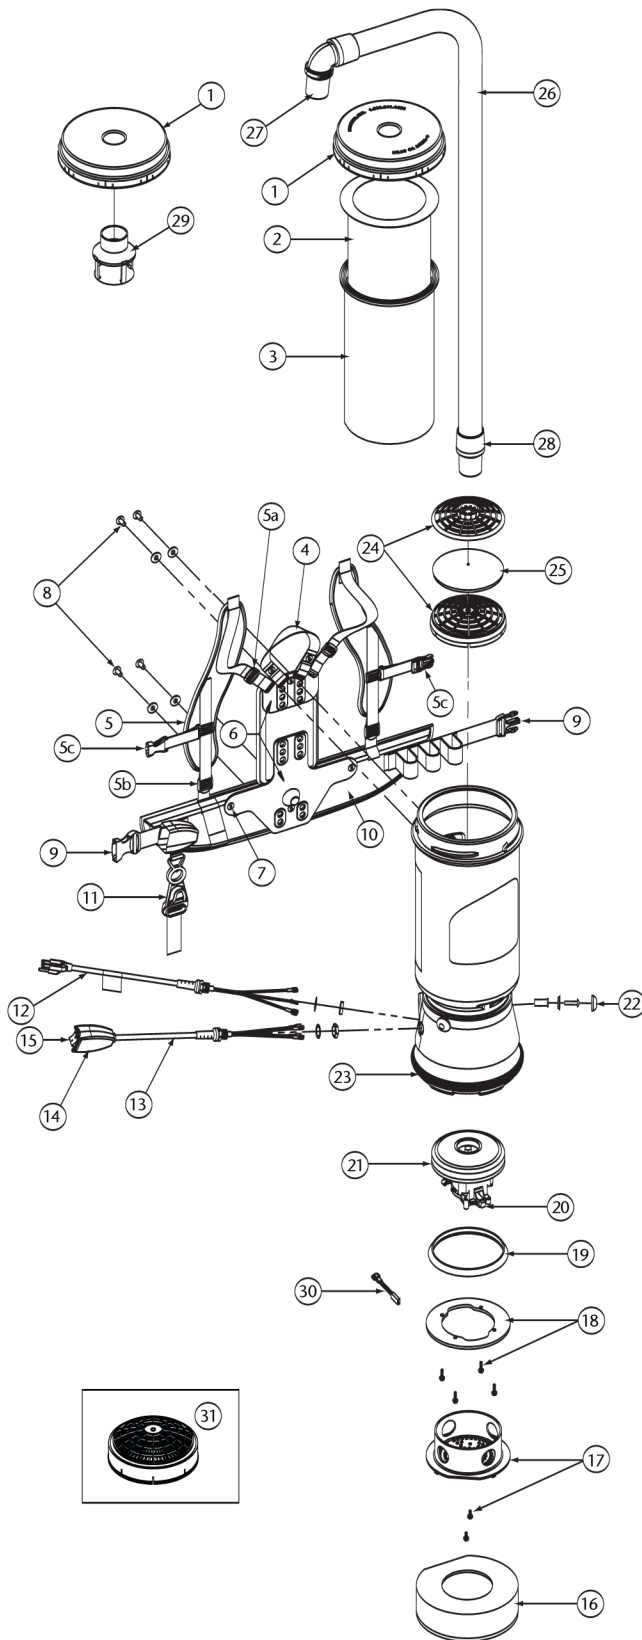

SUPER COACHVAC/SUPER COACHVAC HEPA/COACHVAC PARTS

No.	Product Name	Qty
1	100197 Twist Cap (Purple)	1 ea.
2	100331 698 Sq. In. Intercept Micro Filter	10/pk
3	100565 Micro Cloth Filter	1 ea.
4	101737 Carry Handle w/Rivet and Washer Set	1 set
5	100356 Shoulder Strap Assembly (includes: #5a, 5b, 5c)	1 set
5a	100358 Shoulder Strap Plastic Adjustment Buckle (Top)	1 ea.
5b	100357 Shoulder Strap Plastic Adjustment Buckle (Bottom)	1 ea.
5c	103627 Sternum Strap Buckles (Latch and Keeper)	1 set
6	105046 Backplate (includes: #7)	1 ea.
7	100375 Barrel Nut Connection Set for Backplate (Replacement)	1 set
8	100716 Backplate (Black) Connection Set: 4 Screws w/Washers	1 set
9	106719 Waist Belt Keeper and Latch	1 ea.
10	100359 Waist Belt (includes: #9)	1 ea.
	100354 Strap Assembly Complete (includes: #5, 10)	1 set
	103166 Backplate (Black) System Complete (includes: #4, 5, 6, 7, 8, 10)	1 set
11	102604 Schulte Cord Holder	1 ea.
12	100641 Power Cord (18" 14/3) Assembly	1 set
13	101610 Switch Cord Assembly (includes: #13, 14, 15)	1 set
	101714 Switch Cord w/Crimps	1 ea.
14	101472 Switch Box w/Velcro and New Lamb Switch	1 set
15	106066 On/Off Switch (must use with #106287)	1 ea.
	106287 Switch Box w/Velcro and Screws	1 ea.
16	100597 Sound Muffler	1 ea.
17	105044 Motor Shroud Cover w/Screw Set: 2 Screws	1 set
18	100335 Motor Compression Ring w/Screws	1 set
	100378 Compression Ring Screw Set: 4 Screws	1 set
19	100014 Tetraseal	1 ea.
20	105697 Carbon Brush Set for CoachVac Motor (Domel Motor)	1 set
	100424 Carbon Brush Set for CoachVac Motor (Ametek Motor)	1 set
	105164 Carbon Brush Set for Super CoachVac Motor (Domel Motor)	1 set
	101720 Carbon Brush Set for Super CoachVac Motor (Ametek Motor)	1 set
21	105720 Motor/Fan (120 V) w/Crimps for CoachVac	1 ea.
	105162 Motor/Fan (120 V) w/Crimps for Super CoachVac	1 ea.
	100379 Motor Ground and Wire Clamp Set w/Screws	1 set
	100380 Motor Crimp Set: 4 Female, 4 Male, Ground Crimp Connector	1 set
22	100368 Motor Mounting System Set: 3 Well Nuts, 3 Bolts, 3 Washers, 3 Covers	1 set
23	100586 Bottom Bumper	1 ea.
24	100030 Dome Filter w/Foam Media	1 ea.
25	100343 Foam Filter Media for Dome Filter	1 ea.
	101220 High Filtration Disk (optional)	2/pk
26	103048 Static-Dissipating Hose w/Cuffs (Black)	1 ea.
27	101928 Replacement Double Swivel Elbow Cuff (Black)	1 ea.
	100694 Replacement Swivel Cuff (Black) 1 1/2"	1 ea.
29	101543 Filter Guard (Optional)	1 ea.
30	103476 Thermal Protector	1 ea.
31	106526 Replacement HEPA Dome Filter	1 ea.
	101678 50' Extension Cord (Not Shown)	1 ea.