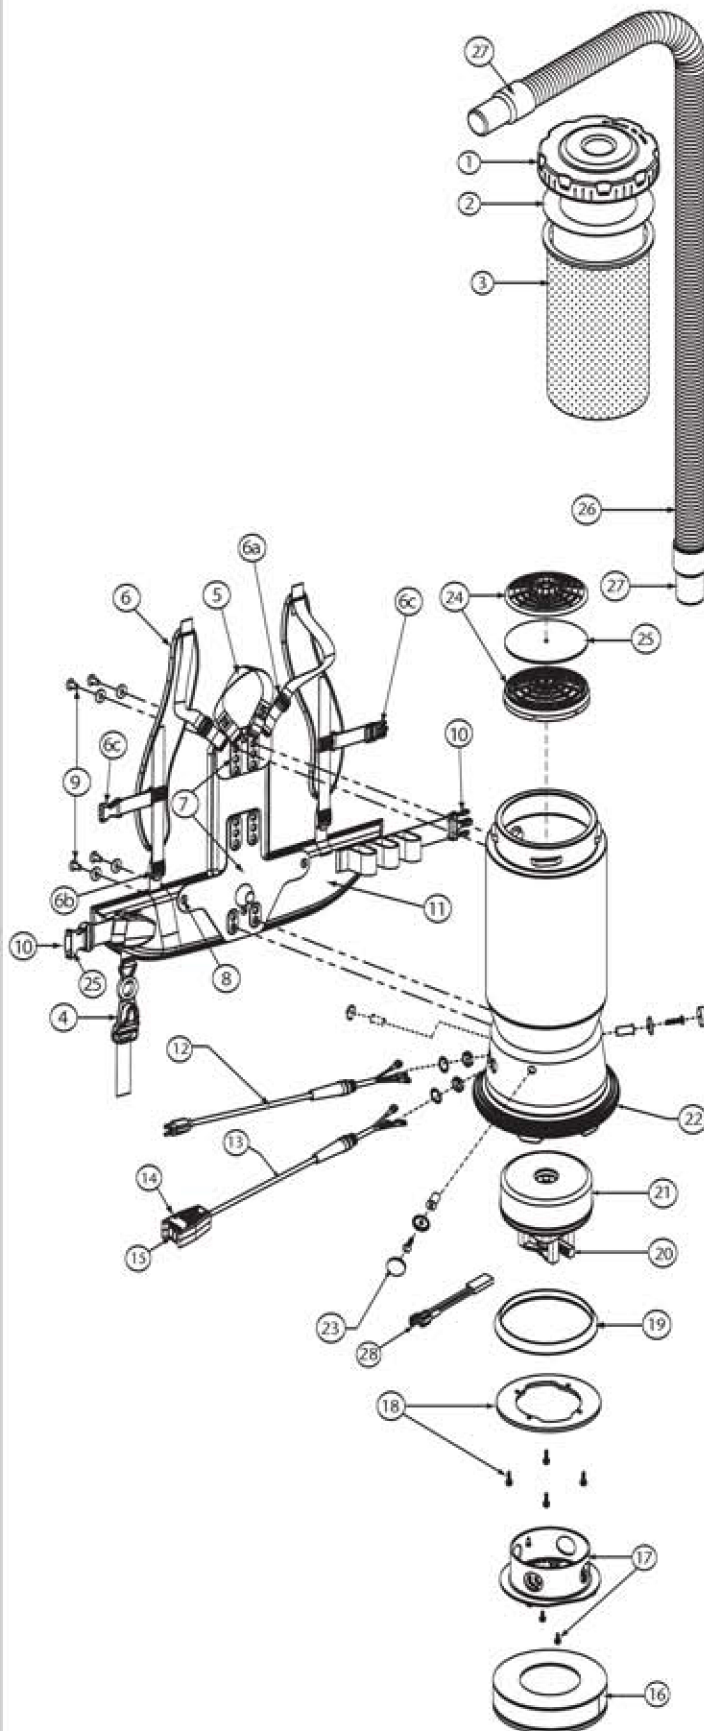

PROVAC/AVIATIONVAC PARTS

No.	Product Name	Qty
1	104273 Twist Cap (Black)	1 ea.
2	100431 496 Sq. In. Intercept Micro Filter	10/pk
3	100564 Micro Cloth Filter	1 ea.
4	102604 Schulte Cord Holder	1 ea.
5	101737 Carry Handle w/Rivet and Washer Set	1 set
6	100356 Shoulder Strap Assembly (includes: #6a, 6b, 6c)	1 set
6a	100358 Shoulder Strap Plastic Adjustment (Top)	1 ea.
6b	100357 Shoulder Strap Plastic Adjustment (Bottom)	1 ea.
6c	103627 Sternum Strap Buckles (Latch and Keeper)	1 set
7	105046 Backplate (includes: #8)	1 ea.
8	100375 Barrel Nut Connection Set for Backplate (Replacement)	1 set
9	100716 Backplate (Black) Connection Set: 4 Screws w/Washers	1 set
10	106719 Waist Belt Keeper and Latch	1 ea.
11	100359 Waist Belt (includes: #10)	1 ea.
	100354 Strap Assembly Complete (includes: #6, 11)	1 set
	103166 Backplate System Complete (includes: #4, 5, 6, 7, 9, 10)	1 set
12	100641 Power Cord (18" 14/3) Assembly	1 set
13	101610 Switch Cord Assembly Complete (includes: #12, 13, 14)	1 set
	101714 Switch Cord w/Crimps	1 ea.
	101715 Switch Cord w/Crimps (AviationVac)	1 ea.
	101717 Switch Cord Assembly Complete w/Switch and Box (AviationVac)	1 ea.
14	101472 Switch Box w/Velcro and New Lamb Switch	1 set
15	106066 On/Off Switch (Must be Used with 106287)	1 ea.
	106287 Switch Box w/Velcro and Screws	1 ea.
16	105800 Sound Muffler	1 ea.
17	105044 Motor Shroud Cover with Screws (2 Screws)	1 set
18	100335 Motor Compression Ring w/Screws	1 set
	100378 Compression Ring Screw Set: 4 Screws	1 set
19	100014 Tetraseal	1 ea.
20	105697 Carbon Brush Set for ProVac Motor (Domel Motor)	1 set
	100424 Carbon Brush Set for ProVac Motor (Ametek Motor)	1 set
	100173 Carbon Brush Set for 400 Hz Motor (AviationVac)	1 set
21	105720 Motor/Fan (120 V) w/Crimps for ProVac	1 ea.
	100171 Motor/Fan w/Rectifier and Crimps (400Hz) (ProVac AviationVac)	1 set
	100174 Motor Rectifier (ProVac AviationVac)	1 ea.
	100379 Motor Ground Connection and Wire Clamp Set w/Screws	1 set
	100380 Motor Crimp Set: 4 Female, 4 Male, Ground Crimp Connector	1 set
22	100586 Bottom Bumper	1 ea.
23	100368 Motor Mounting System Set: 3 Well Nuts, 3 Bolts, 3 Washers, 3 Covers	1 set
24	100030 Dome Filter w/Foam Media	1 ea.
25	100343 Foam Filter Media for Dome Filter	1 ea.
	101220 High Filtration Disk (Optional)	2/pk
26	100505 Static-Dissipating Hose (Black) w/Cuffs 1 1/2"	1 ea.
	103237 Static-Dissipating Hose (AviationVac) 1 1/2" (Black)	1 ea.
27	100694 Replacement Swivel Cuff (Black) 1 1/2"	1 ea.
	102715 Replacement Double Swivel Elbow Cuff 1 1/2" (Black) (AviationVac)	1 ea.
	103279 Replacement Swivel Cuff 1 1/2" (Black) (AviationVac)	1 ea.
28	103476 Thermal Protector	1 ea.
	101678 50' Extension Cord (Not Shown)	1 ea.