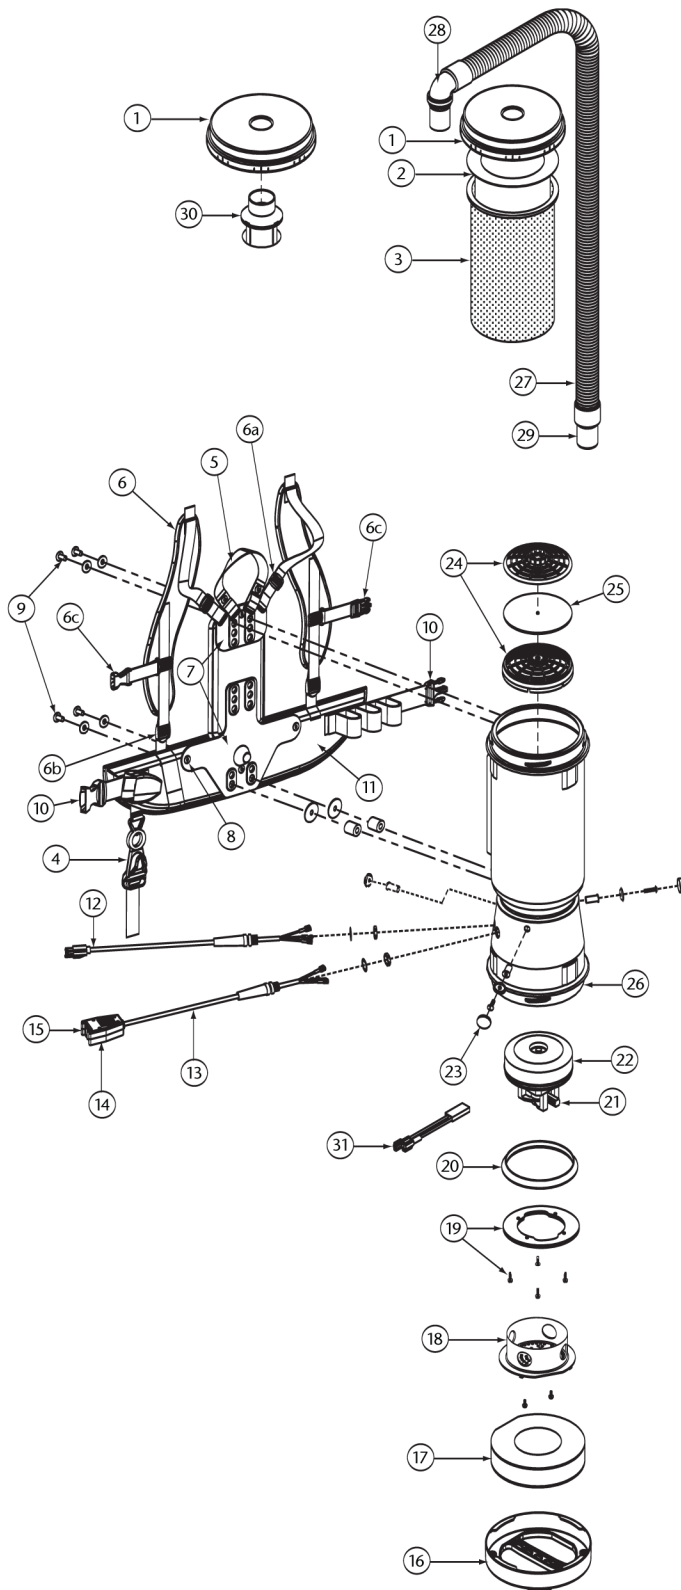

MEGAVAC PARTS

No.	Product Name	Qty
1	100320 Twist Cap (Black)	1 ea.
2	100331 698 Sq. In. Intercept Micro Filter	10/pk
3	100565 Micro Cloth Filter	1 ea.
4	102604 Schulte Cord Holder	1 ea.
5	101737 Carry Handle w/Rivet and Washer Set	1 set
6	100356 Shoulder Strap Assembly (includes: #6a, 6b, 6c)	1 set
6a	100358 Shoulder Strap Plastic Adjustment Buckle (Top)	1 ea.
6b	100357 Shoulder Strap Plastic Adjustment Buckle (Bottom)	1 ea.
6c	103627 Sternum Strap Buckles (Latch and Keeper)	1 set
7	105046 Backplate (includes: #8)	1 ea.
8	100375 Barrel Nut Connection Set for Backplate (Replacement)	1 set
9	100374 Backplate Connection Set: 4 Screws w/Washers, Stand Offs	1 set
10	106719 Waist Belt Keeper and Latch	1 ea.
11	100359 Waist Belt (includes: #10)	1 ea.
	100354 Strap Assembly Complete (includes: #6, 11)	1 set
	103166 Backplate System Complete (includes: #5, 6, 7, 8, 9, 11)	1 set
12	100641 Power Cord (18" 14/3) Assembly	1 set
13	101610 Switch Cord Assembly (includes: #14,15)	1 set
	101714 Switch Cord w/Crimps	1 ea.
14	101472 Switch Box w/Velcro and New Lamb Switch	1 set
15	106066 On/Off Switch (must use with #106287)	1 ea.
	106287 Switch Box w/Velcro and Screws	1 ea.
16	105070 Bottom Twist Cap (Black)	1 ea.
17	105597 Sound Muffler	1 ea.
18	105044 Motor Shroud Cover w/Screws	1 set
19	100335 Motor Compression Ring w/Screws	1 set
	100378 Compression Ring Screw Set: 4 Screws	1 set
20	100014 Tetraseal	1 ea.
21	105164 Carbon Brush Set for MegaVac Motor (Domel Motor)	1 set
	101720 Carbon Brush Set for MegaVac Motor (Ametek Motor)	1 set
22	105162 Motor/Fan (120V) w/Crimps for MegaVac	1 set
	100379 Motor Ground and Wire Clamp Set w/Screws	1 set
	100380 Motor Crimp Set: 4 Female, 4 Male, Ground Crimp Connector	1 set
23	100368 Motor Mounting System Set: 3 Well Nuts, 3 Bolts, 3 Washers, 3 Covers	1 set
24	100030 Dome Filter w/Foam Media	1 ea.
25	100343 Foam Filter Media for Dome Filter	1 ea.
	101220 High Filtration Disk (optional)	2/pk
26	104998 Bottom Twist Cap Gasket	1 ea.
27	103048 Static-Dissipating Hose w/Cuffs (Black)	1 ea.
28	101928 Replacement Double Swivel Elbow Cuff (Black)	1 ea.
29	100694 Replacement Swivel Cuff (Black) 1 1/2"	1 ea.
30	101543 Filter Guard (Optional)	1 ea.
31	103476 Thermal Protector	1 ea.
	101678 50' Extension Cord (Not Shown)	1 ea.