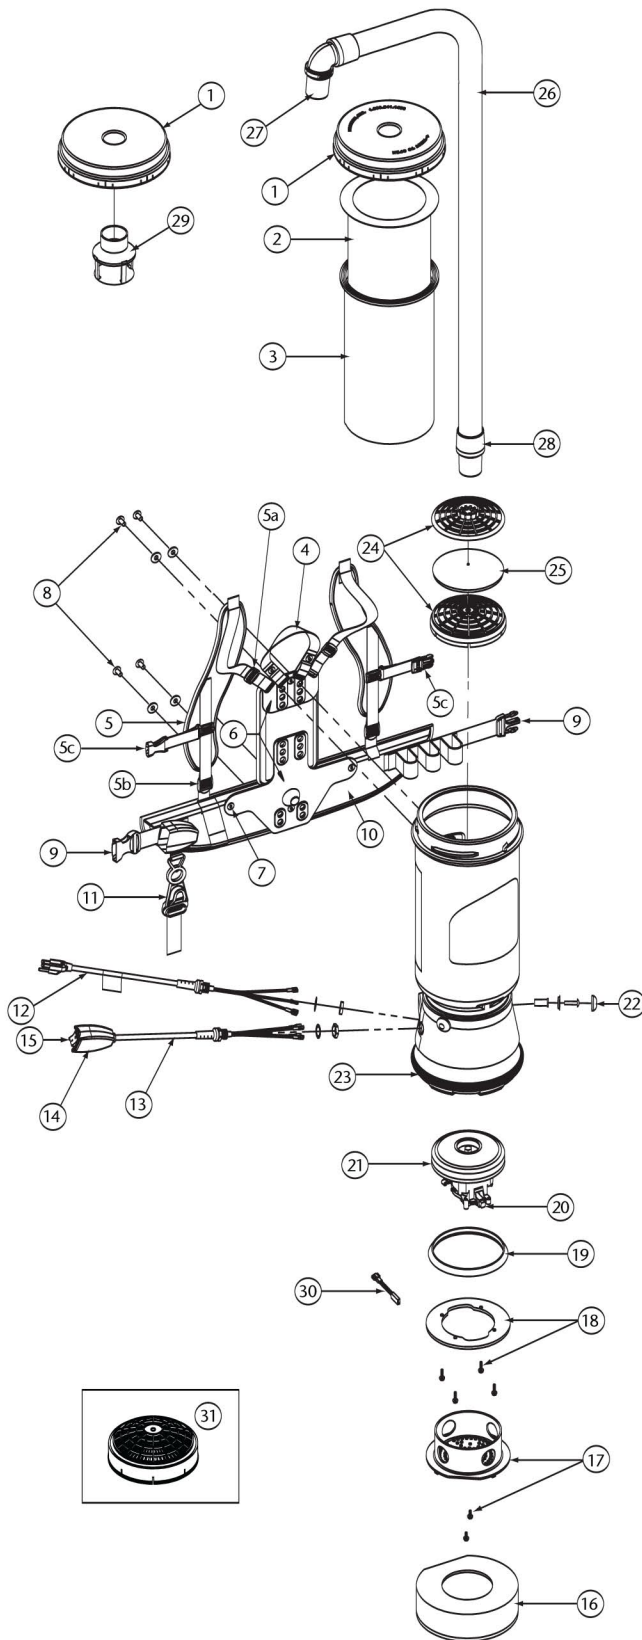

SUPER COACHVAC/SUPER COACHVAC HEPA/COACHVAC PARTS

No.	Product Name	Qty
1	100197 Twist Cap (Purple)	1 ea.
2	100331 698 Sq. In. Intercept Micro Filter	10/pk
3	100565 Micro Cloth Filter	1 ea.
4	101737 Carry Handle w/Rivet and Washer Set	1 set
5	100356 Shoulder Strap Assembly (includes: #5a, 5b, 5c)	1 set
5a	100358 Shoulder Strap Plastic Adjustment Buckle (Top)	1 ea.
5b	100357 Shoulder Strap Plastic Adjustment Buckle (Bottom)	1 ea.
5c	103627 Sternum Strap Buckles (Latch and Keeper)	1 set
6	105046 Backplate (includes: #7)	1 ea.
7	100375 Barrel Nut Connection Set for Backplate (Replacement)	1 set
8	100716 Backplate (Black) Connection Set: 4 Screws w/Washers	1 set
9	106719 Waist Belt Keeper and Latch	1 ea.
10	100359 Waist Belt (includes: #9)	1 ea.
	100354 Strap Assembly Complete (includes: #5, 10)	1 set
	103166 Backplate (Black) System Complete (includes: #4, 5, 6, 7, 8, 10)	1 set
11	102604 Schulte Cord Holder	1 ea.
12	100641 Power Cord (18" 14/3) Assembly	1 set
13	101610 Switch Cord Assembly (includes: #13, 14, 15)	1 set
	101714 Switch Cord w/Crimps	1 ea.
14	101472 Switch Box w/Velcro and New Lamb Switch	1 set
15	106066 On/Off Switch (must use with #106287)	1 ea.
	106287 Switch Box w/Velcro and Screws	1 ea.
16	100597 Sound Muffler	1 ea.
17	105044 Motor Shroud Cover w/Screw Set: 2 Screws	1 set
18	100335 Motor Compression Ring w/Screws	1 set
	100378 Compression Ring Screw Set: 4 Screws	1 set
19	100014 Tetraseal	1 ea.
20	105697 Carbon Brush Set for CoachVac Motor (Domel Motor)	1 set
	100424 Carbon Brush Set for CoachVac Motor (Ametek Motor)	1 set
	105164 Carbon Brush Set for Super CoachVac Motor (Domel Motor)	1 set
	101720 Carbon Brush Set for Super CoachVac Motor (Ametek Motor)	1 set
21	105720 Motor/Fan (120 V) w/Crimps for CoachVac	1 ea.
	105162 Motor/Fan (120 V) w/Crimps for Super CoachVac	1 ea.
	100379 Motor Ground and Wire Clamp Set w/Screws	1 set
	100380 Motor Crimp Set: 4 Female, 4 Male, Ground Crimp Connector	1 set
22	100368 Motor Mounting System Set: 3 Well Nuts, 3 Bolts, 3 Washers, 3 Covers	1 set
23	100586 Bottom Bumper	1 ea.
24	100030 Dome Filter w/Foam Media	1 ea.
25	100343 Foam Filter Media for Dome Filter	1 ea.
	101220 High Filtration Disk (optional)	2/pk
26	103048 Static-Dissipating Hose w/Cuffs (Black)	1 ea.
27	101928 Replacement Double Swivel Elbow Cuff (Black)	1 ea.
	100694 Replacement Swivel Cuff (Black) 1 1/2"	1 ea.
29	101543 Filter Guard (Optional)	1 ea.
30	103476 Thermal Protector	1 ea.
31	106526 Replacement HEPA Dome Filter	1 ea.
	101678 50' Extension Cord (Not Shown)	1 ea.