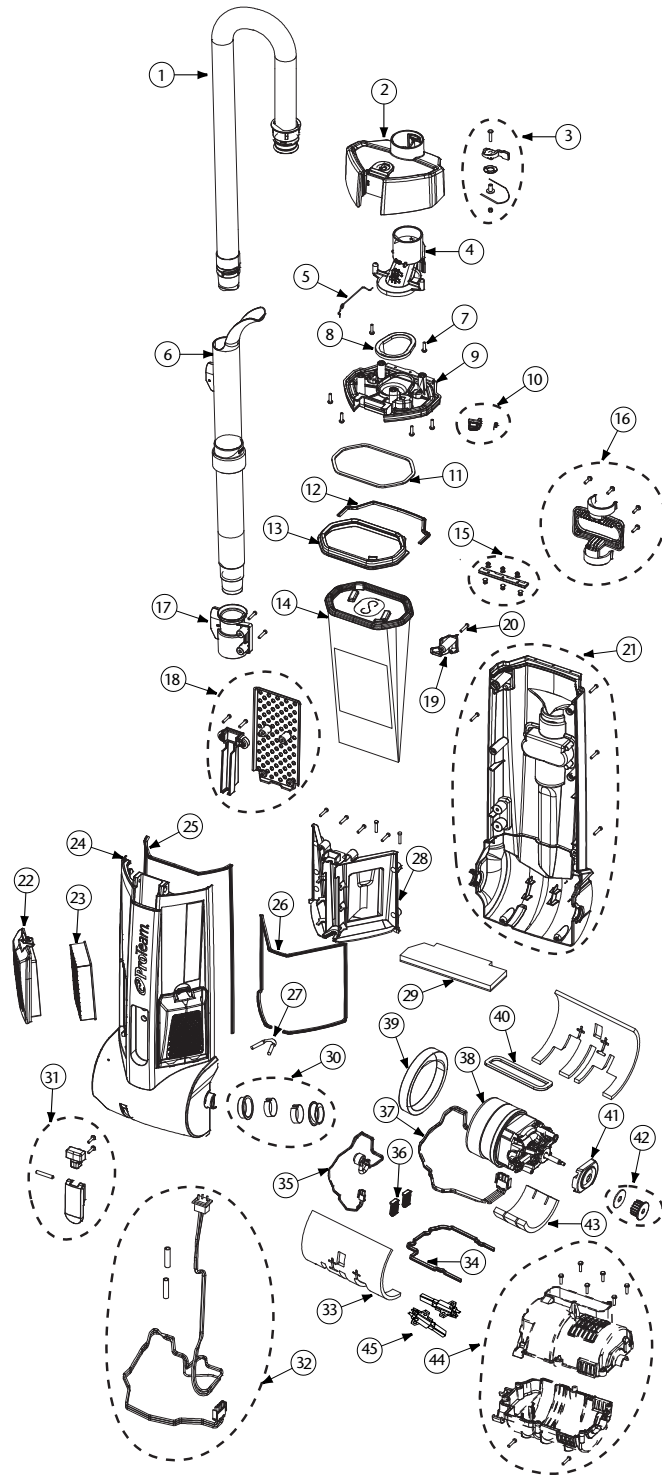

PROGEN 12/15 PARTS

No.	Product Name	Qty	List Price
1	510259 Hose Assembly	1 ea.	$13.00
2	835354 Filter Cover Assembly	1 ea.	5.20
3	835696 Filter Lid Cam Lock Assembly	1 ea.	6.76
4	834688 Transition Duct Assembly Upright	1 ea.	3.40
5	834753 Filter Housing Spring Hose	1 ea.	1.28
6	510258 Extension Tube Assembly	1 ea.	5.80
7	835345 Washer Pan Screw M4	1 ea.	2.00
8	834691 Transition Duct Gasket	1 ea.	1.60
9	834687 Bag Cover Housing Plate	1 ea.	4.12
10	835697 Bag Cover Housing Interlock Assembly	1 ea.	1.32
11	834690 Bag Cover Gasket Plate	1 ea.	1.88
12	834730-3 Lid Rear Tree Gasket	1 ea.	1.20
13	834823 Bag Housing Rim	1 ea.	1.96
14	107377 Intercept Micro Filter, 10 pack	1 ea.	15.99
15	835698 Hinge with Rivet Assembly	1 ea.	4.88
16	835694 Carry Handle w/ Tool Caddy Assembly	1 ea.	2.36
17	835351 Power Nozzle Adaptor Hose	1 ea.	2.96
18	835690 Filter Housing Harness Enclosure Assembly	1 ea.	2.76
19	834724 Extension Handle Clip	1 ea.	1.40
20	835358 Pan Screw M4 20mm	1 ea.	1.48
21	835693 Rear Bag Housing Assembly	1 ea.	17.00
22	834717 HEPA Filter Cover	1 ea.	5.08
23	107005 HEPA Filter	1 ea.	5.78
24	835687 Front Bag Housing 15"	1 ea.	16.36
	835708 Front Bag Housing 12"	1 ea.	16.36
25	834730 Bag Housing Tree Gasket	1 ea.	1.88
26	834730-1 Filter Housing Tree Gasket	1 ea.	1.52
27	835150 Filter Housing Gasket Separator	1 ea.	1.08
28	834718 Filter Housing Separator	1 ea.	6.68
29	834721 Motor Intake Filter	1 ea.	1.48
30	835695 Bag Housing Pivot Sleeve Assembly	1 ea.	2.32
31	835688 Lower Cord Wrap Bracket Assembly	1 ea.	2.28
32	835689 Filter Housing Harness Assembly	1 ea.	8.16
33	834722 Foam Filter Housing	1 ea.	2.60
34	834730-2 Motor Housing Tree Gasket	1 ea.	1.28
35	834723 Bag Full Indicator Sensor	1 ea.	8.00
36	835057 Motor Support Gasket	1 ea.	1.60
37	835344 Motor Harness	1 ea.	5.00
38	834705 Motor Assembly (Includes # 45)	1 ea.	84.24
39	834696 Blower Gasket Housing	1 ea.	2.80
40	834697 Inlet Motor Gasket	1 ea.	1.60
41	834701 Motor Mount Gasket	1 ea.	2.28
42	835692 Motor Pulley Assembly	1 ea.	1.92
43	834704 Foam Motor Housing	1 ea.	1.36
44	835691 Motor Housing Assembly	1 ea.	17.80
45	835714 Motor Brush	1 ea.	14.16