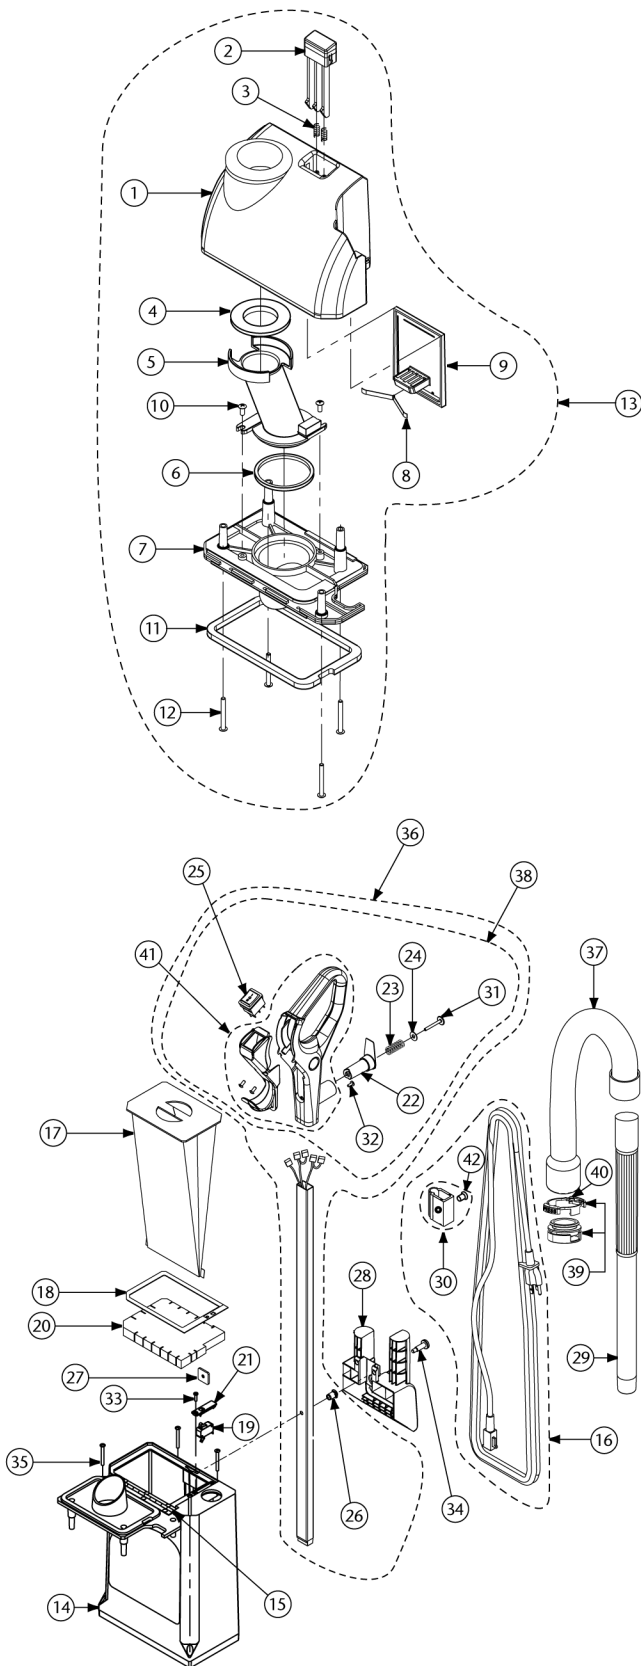

PROFORCE 1500XP PARTS

No.	Product Name	Qty
1	104234 Cover, Bag Housing, Grey F/XP	1 ea.
2	104232 Latch, Release, Bag Cover	1 ea.
3	104233 Spring, Release Button, F/Bag Cover Latch	2/pk
4	104235 Seal, Transition Duct/Bag Cover, Upper	1 ea.
5	104236 Duct, Transition, Bag Cover, F/XP	1 ea.
6	104238 Seal, Transition Duct/Bag Cover Nozzle Plate, Lower	1 ea.
7	104239 Plate, Bag Cover Nozzle, F/XP	1 ea.
8	104242 Spring, Bag Cover Latch	1 ea.
9	104243 Plate, Bag Cover Latch	1 ea.
10	104505 Screw, Phillips, 4mm x 9.5mm	2/pk
11	104241 Gasket, Bag Cover	1 ea.
12	104493 Screw, Phillips, 4mm x 38mm	4/pk
13	105486 Filter Cover Kit w/Riveted Hinge and 6 Rivets (includes: #1-12)	1 kit
14	104490 Bag Housing Assembly, Grey w/Riveted Hinge & Decal Includes Bag Cover Nozzle Plate	1 ea.
15	104491 Rivet F/Bag Housing Assembly	6/pk
16	104284 Cord, Power, w/Strain Relief, 50' Yellow (includes: #30, 42)	1 ea.
17	103483 Intercept Micro Filter	10/pk
18	104738 Seal, Gasket, Bag Housing	1 ea.
19	104283 Switch, Filter, Lock-Out	1 ea.
20	104281 Filter, Double Layer Motor Intake	1 ea.
21	104282 Cover, Switch, Filter Lock-out	1 ea.
22	104268 Bracket, Cord Wrap	1 ea.
23	104269 Spring, Compression, Cord Wrap Bracket	1 ea.
24	104270 Washer, Compression Spring, Cord Wrap Bracket	1 ea.
25	105147 Switch, Rocker, On/Off	1 ea.
26	104264 Bushing, Handle Tube	1 ea.
27	104259 Plate, Handle Nut	1 ea.
28	104265 Handle, Carry w/Tool Caddy, F/XP	1 ea.
29	104294 Wand, F/XP	1 ea.
30	105091 Clasp, Strain Relief Kit w/Fastener (include: #42)	1 ea.
31	104271 Screw, Cord Wrap, 4mm x 35mm, Phillips Round Head	1 ea.
32	104509 Screw, Phillips, M4 x 10mm x .07 Pitch, F/Handle Assembly	1 ea.
33	105075 Screw, Phillips, 2.9mm x 13mm, F/Switch Cover	1 ea.
34	104266 Screw, Handle Assembly	1 ea.
35	104493 Screw, Phillips, 4mm x 35mm	4/pk
36	106618 Handle, Tube Assembly Complete, F/XP (includes: #26, 38)	1 ea.
37	104961 Hose, Assembly w/Cuffs, F/XP (includes: #40)	1 ea.
38	106617 Handle Kit (includes: #22, 23, 24, 25, 31, 32, 41)	1 kit
39	105573 Quick Release Hose Cuff	1 ea.
40	105572 Quick Release Clip	1 ea.
41	106619 Handle/Bezel Assembly (PF1500XP)	1 ea.
42	105320 Fastener	1 ea.