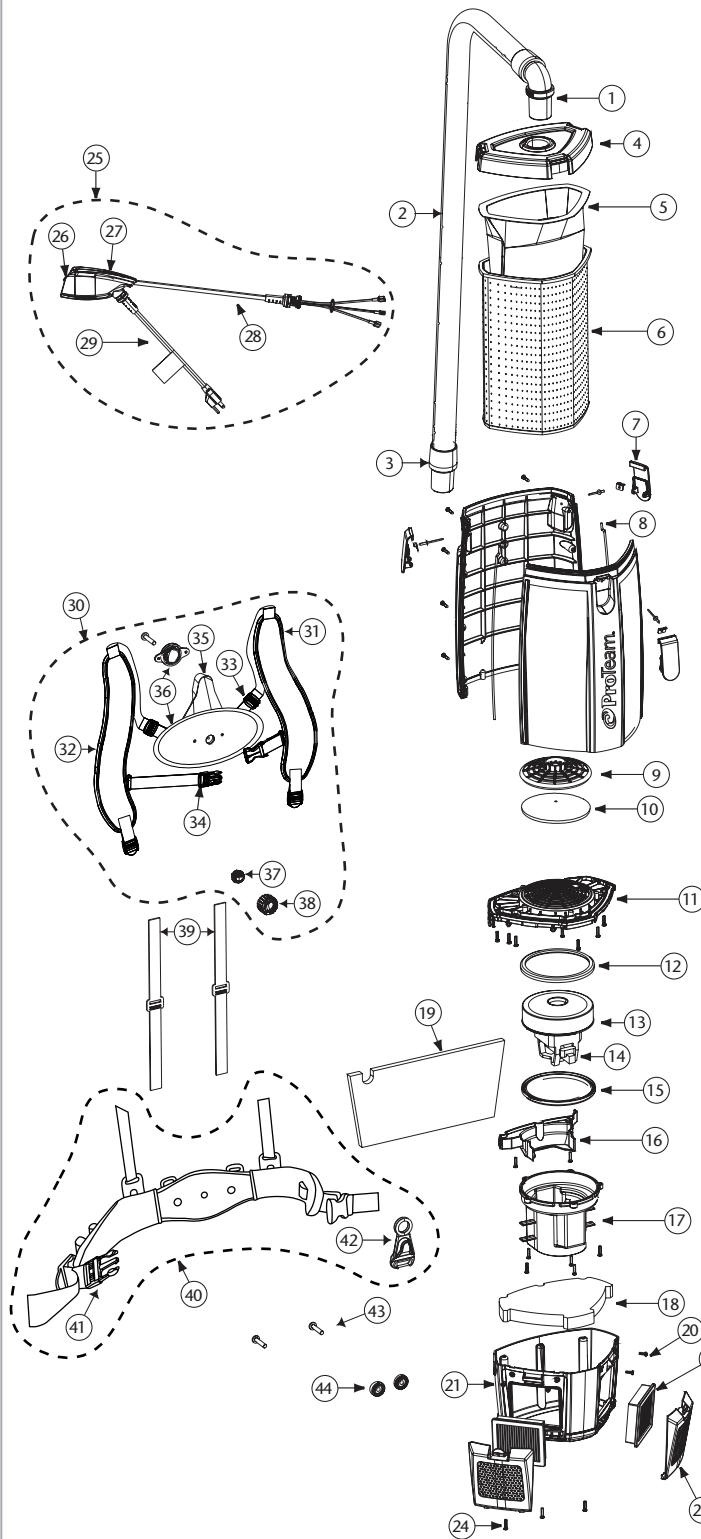

SUPER COACH PRO 10/SUPER COACH PRO 6 PARTS

No.	Product Name	Qty	List Price
1	101928 Replacement Double Swivel Elbow Cuff (Black)	1 ea.	\$ 9.06
2	103048 Static-Dissipating Hose w/Cuffs (Black)	1 ea.	24.93
3	100694 Replacement Swivel Cuff (Black) 1½"	1 ea.	5.39
4	833948 Purple Cap	1 ea.	34.10
5	107313 Intercept Micro Filter (Super Coach Pro 10)	10/pk	20.80
	107314 Intercept Micro Filter (Super Coach Pro 6)	10/pk	15.60
6	834000 Micro Cloth Filter (Super Coach Pro 10)	1 ea.	29.60
	834072 Micro Cloth Filter (Super Coach Pro 6)	1 ea.	24.45
7	510179 Latch and Retainer w/Lock Nut & Screw	1 set	7.29
8	510180 Gasket for Tank (Super Coach Pro 10)	2 ea.	4.59
	510181 Gasket for Tank (Super Coach Pro 6)	2 ea.	3.38
9	510183 Dome Filter w/Foam Media (Includes: 10)	1 set	7.88
10	510184 Foam Filter Media for Dome Filter	1 ea.	2.39
11	510193 Upper Motor Support w/Gasket	1 set	4.99
12	833951 Upper Motor Gasket	1 ea.	2.80
13	834036 Motor/Fan (120 V)	1 ea.	118.24
14	101720 Carbon Brush Set	1 set	20.98
15	833952 Lower Motor Gasket	1 ea.	2.50
16	510185 Cover Wire w/ 2 screws	1 set	2.56
17	510194 Lower Motor Support (5 screws)	1 set	13.11
18	834042 Triangular Lower Foam Pad	1 ea.	2.89
19	834043 Rectangular Upper Foam Pad	1 ea.	2.31
20	808380-0 Screw Pan CR #8 x ½"	1 ea.	.16
21	510188 Housing Assembly Lower w/Screws	1 set	21.50
22	107315 HEPA Filter (2 pack)	1 set	11.54
23	833954 Exhaust Filter Door	1 ea.	6.99
24	808380-22 Screw Pan CR #8 x ¾"	1 ea.	.16
25	834037 Switch Cord and Power Cord Assembly (Includes: 26-29)	1 set	55.76
26	106066 On/Off Switch	1 ea.	7.14
27	107043 Switch Box	1 set	17.61
28	834038 Pigtail Assembly	1 set	16.28
29	834165 Power Cord Assembly	1 set	19.03
30	510190 Upper Harness Assembly (Includes: 31-38)	1 set	65.58
31	834058 Shoulder & Sternum Strap Lefthand	1 ea.	18.99
32	834059 Shoulder & Sternum Strap Righthand	1 ea.	18.99
33	100358 Shoulder Strap Adjustment Buckle	1 ea.	.99
34	510191 Sternum Strap Buckle (latch and keeper)	1 set	2.10
35	101737 Carry Handle w/Rivet Set	1 set	8.54
36	834049 Upper Pad Harness	1 set	26.24
37	834050 Pivoting Ball	1 ea.	2.60
38	834053 Outer Support Retainer	1 ea.	2.99
39	510192 Tensioning Straps	1 set	9.99
40	834055 Lower Harness Assembly (Includes: 41, 42)	1 set	65.99
41	106719 Waist Belt Keeper and Latch	1 set	11.89
42	102604 Cord Holder	1 ea.	8.77
43	834051 5/16" - 18x1 - 3/8" Lock Screw (2 screws)	1 set	4.85
44	510186 Harness Spacers	2 ea.	3.08
45	101678 50' Extension Cord (Not Shown)	1 ea.	32.60