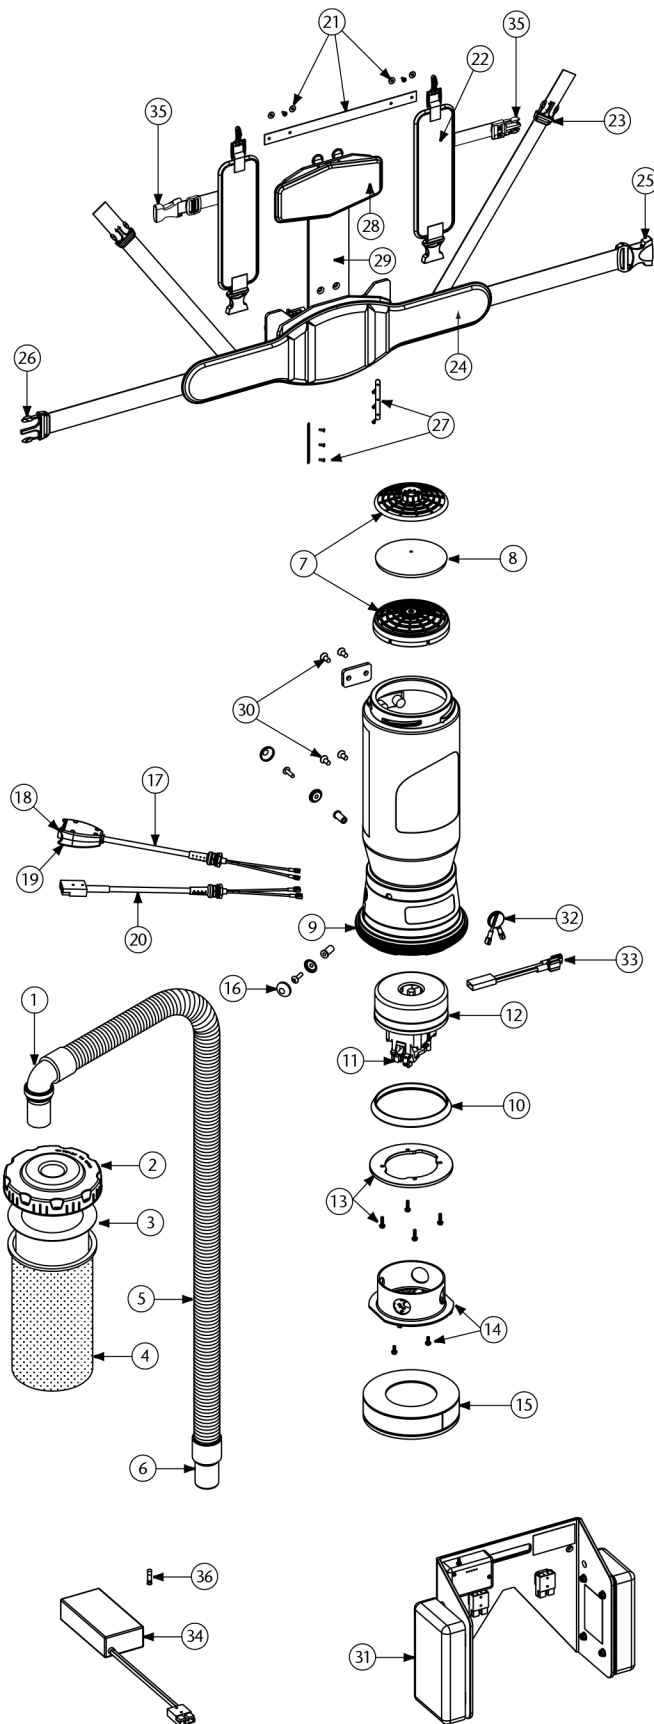

GOVAC BP PARTS

No.	Product Name	Qty	List Price
1	102715 Replacement Swivel Elbow Cuff (Black) 1 1/4"	1 ea.	\$ 8.99
2	104273 Twist Cap, Black	1 ea.	27.48
3	100431 496 Sq In Intercept Micro Filter	10 pk	15.29
4	100564 Micro Cloth Filter	1 ea.	23.29
5	103237 Static-Dissipating Hose (Black) w/Cuffs 1 1/4"	1 ea.	24.93
6	103279 Replacement Swivel Cuff (Black) 1 1/4"	1 ea.	6.37
7	100030 Dome Filter w/ Foam Media	1 ea.	7.50
8	100343 Foam Filter Media for Dome Filter	1 ea.	1.26
9	100586 Bottom Bumper	1 ea.	6.88
10	100014 Tetraseal	1 ea.	11.25
11	103731 Carbon Brush Set	1 set	23.99
12	106831 Motor/Fan (36VDC) w/Crimps	1 ea.	237.33
13	100335 Motor Compression Ring w/Screws	1 ea.	10.62
	100378 Compression Ring Screw Set: 4 Screws	1 set	2.81
14	105044 Motor Shroud Cover w/ Screws	1 ea.	21.41
15	105800 Sound Muffler	1 ea.	22.99
16	100368 Motor Mounting System Set: 3 well nuts, 3 screws, 3 washers, 3 caps	1 set	12.49
17	106832 Switch Cord Assembly Complete (includes: #18,19)	1 ea.	34.98
18	106066 On/Off Switch	1 ea.	6.80
19	101472 Switch Box w/Velcro and New Lamb Switch	1 ea.	16.77
20	106833 Power Cord Assembly Complete (36VDC)	1 ea.	62.73
21	101737 Carry Handle w/ Rivet and Washer Set	1 set	8.13
22	106834 Shoulder Strap Set with Sternum Strap	1 set	51.50
23	106835 Shoulder Strap Latch	1 ea.	2.58
24	106473 Waist Belt	1 ea.	81.37
25	101535 Waist Belt Keeper	1 ea.	6.25
26	101534 Waist Belt Latch	1 ea.	6.25
27	106836 Waist Belt Connection Set	1 set	37.47
28	106472 Top Pad for Backplate	1 ea.	37.60
29	106837 Backplate Assembly	1 ea.	283.25
30	106838 Backplate Connection Set: 4 Screws and Spacer Plate	1 set	13.13
31	106621 Battery Pack Assembly	1 ea.	2,599.00
32	106806 Thermistor Assy, 3 Ohm, F/GoVac	1 ea.	29.87
33	103476 Thermal Protector	1 ea.	13.70
34	106603 Charger Assembly	1 ea.	349.00
35	103627 Sternum Strap Latch and Keeper	1 set	2.00
36	106924 Charger Fuse	1 ea.	5.19